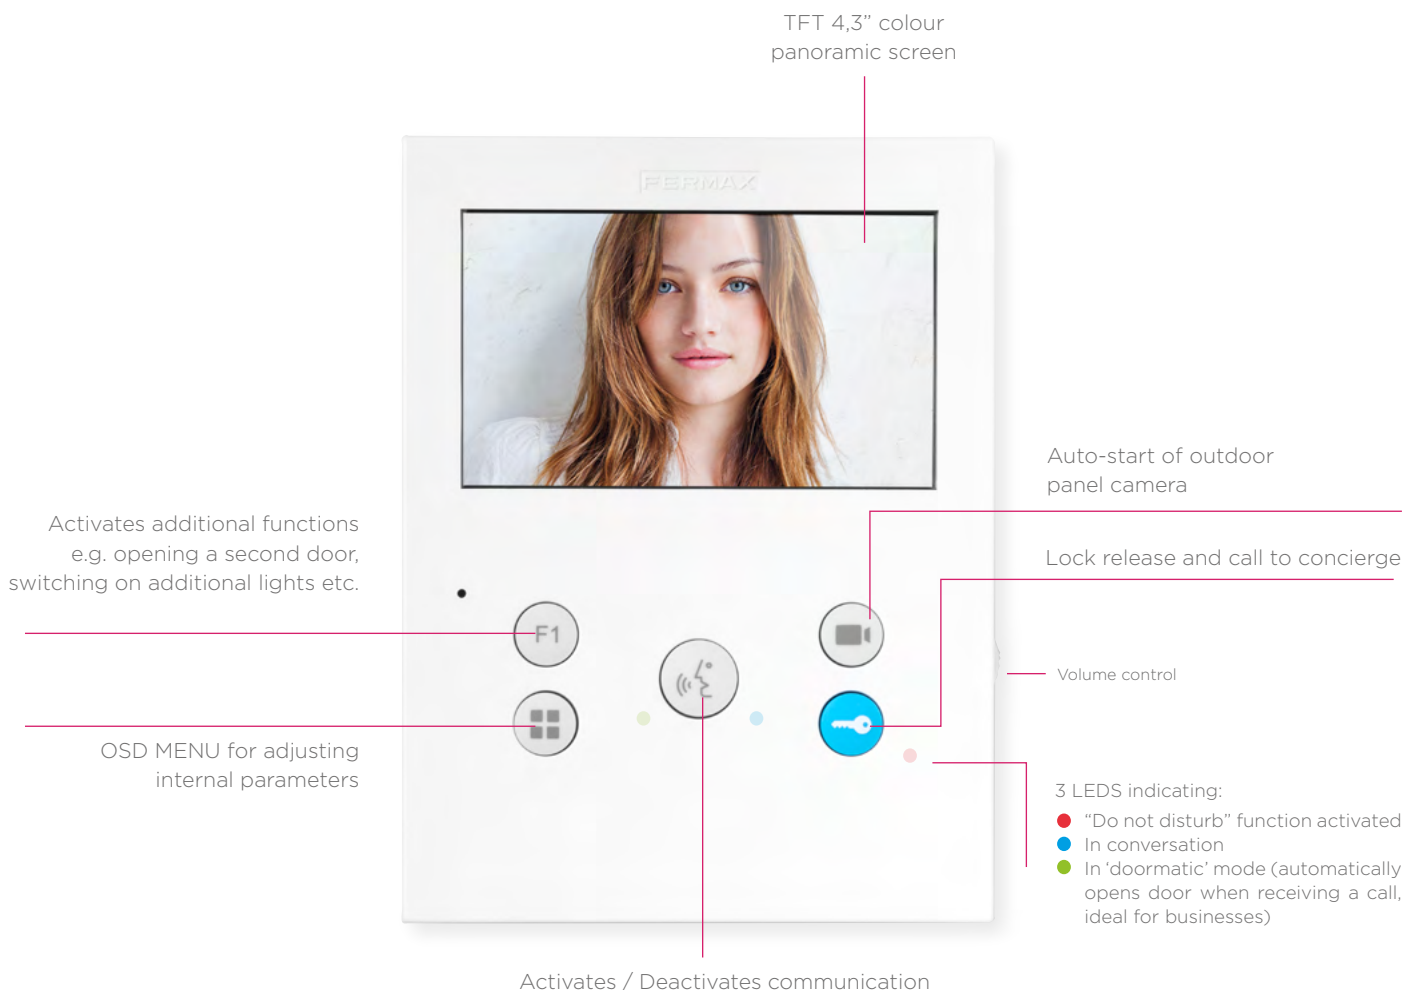

In addition, the **OSD menu** and the layout of the buttons allow you to access any of the functions using just your finger.

## MORE ESSENTIAL

VEO-XS is an essential development of the Veo monitor.

It is a practically indispensable option for those users who want to make the leap into video, enjoying the simplicity, service and comfort of hands-free technology.

**DUOX Technology** Available in DUOX technology (the digital solution created by Fermax with 2 non-polarised wires). VEO-XS is also easier to use in terms of its technical aspects, greatly simplifying the installation, wiring and programming of the monitor.

## OSD ON-SCREEN MENU

- ✓ - Confirm selection and activate function.
- ◀ - Select the previous menu option.
- ▶ - Select the next menu option.
- ✗ - Return to the previous screen or stand-by.