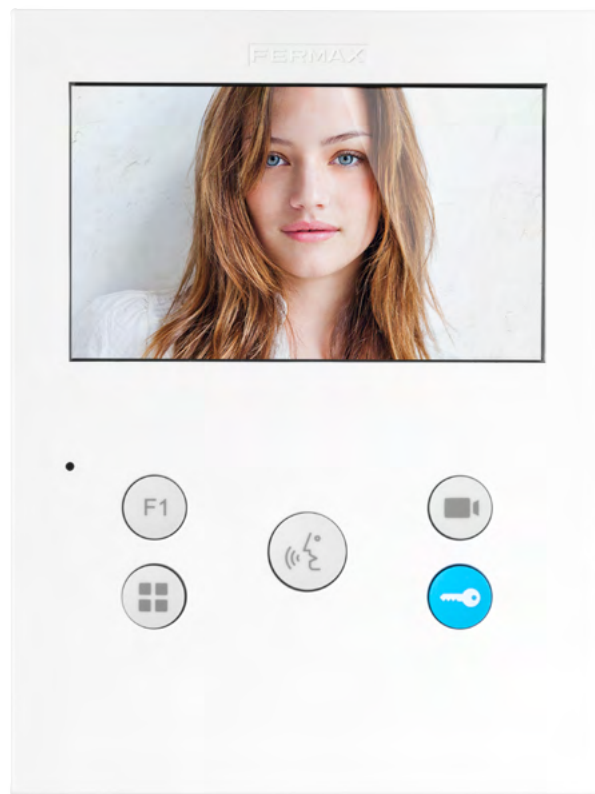

## New VEO-XS

Smaller. Slimmer. More essential

**VEO XS**  
by FERMAX

## SMALLER

Our new Extra-Slim VEO-XS monitor is reduced in size.

This, combined with its high-quality materials and excellent finish, make this monitor the ideal accessory for any modern, functional home, integrating seamlessly and adding a touch of quality to any living space.

Small in size, big in performance

The new VEO-XS includes all the elements you are looking for in a 4.3-inch wide-screen colour video door entry system: hands-free technology, call and conversation, volume control, auto-start, image control, ringtone selection and silent mode.