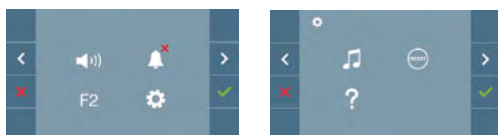

REFERENCES

- 9408 VEO-XS DUOX MONITOR
- 9407 VEO-XS MONITOR CONNECTOR