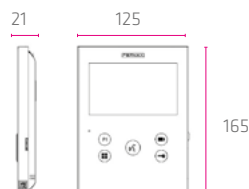

ACCESORIES

- 3389 UNIVERSAL FRAME LARGE. 210 x 240
- 3388 UNIVERSAL FRAME . 120 x 240

Monitor: 125x165x21.
Surface mounted.