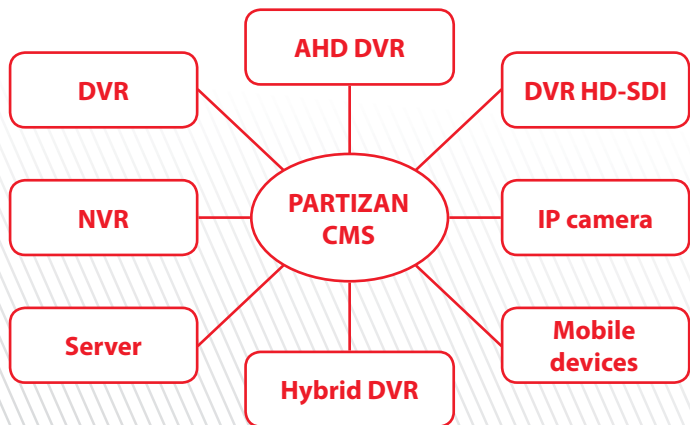

**ACCESS  
CONTROLLERS**

	<b>4 doors</b>		<b>Elevator control</b>
	PAC-41.NET	PAC-42.NET	PAC-EI32.NET
			
User	30000	30000	120000
Event	60000	60000	200000
Card reader	4	8	1
Card reader protocol	Wiegand 26 / Wiegand 34	Wiegand 26 / Wiegand 34	Wiegand 26 / Wiegand 34
Alarm inputs / outputs	1/1	1/1	1/1
Fire alarm inputs/ outputs	1/1	1/1	1/1
Door sensor input	4	4	1
Release button	4	4	1
Lock output	4	4	1
Communication	TCP / IP	TCP / IP	TCP / IP
Communication distance	Without limitation	Without limitation	Without limitation
Web	+	+	+
Power	DC 12V / 180 mA	DC 12V / 180 mA	DC 12V / 180 mA
Dimensions	215x130x22 mm	215x130x22 mm	218x136x22 mm
Weight	240 g	240 g	450 g
IP rating	IP44	IP44	IP44
Data protection if no power supply	10 years	10 years	10 years
Operating temperature	- 20 °C ~ + 50 °C	- 20 °C ~ + 50 °C	- 20 °C ~ + 50 °C

## SOFT

Together with our equipment we provide you a **free professional software!**

**Partizan CMS** – all-in-one software for remote access and monitoring.

- Remote real-time monitoring;
- Remote setup and configuration;
- Remote viewing of recorded video;
- You can check the unlimited quantity of objects and recorders from just only one monitoring point.

**Partizan ACM** – professional software for the smart access control and event analytics.

- Unlimited number of connected controllers;
- Photo-identification module;
- Time and Attendance module;
- Full control of a whole system via software;
- Up to 16 time zones;
- Flexible and multi-level access rights;
- Powered by Microsoft SQL Server / Microsoft Access;
- Unlimited number of remote workstations can be connected to the software;
- You can use a visual map of your territory to feel more control with events going on there.