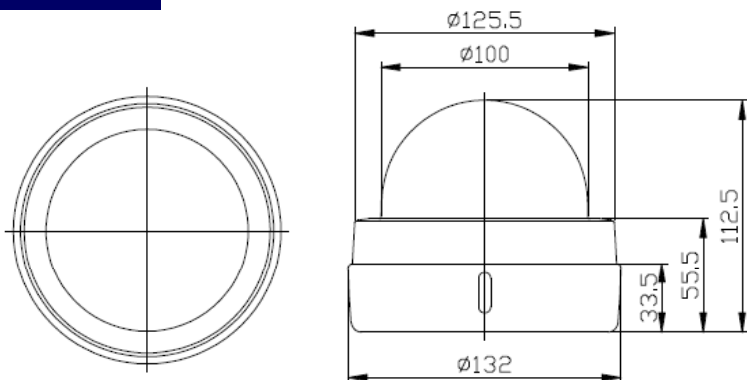

★Made in Korea

Dimensions

*Units : mm

Extra Video Out & Joystick OSD Controller