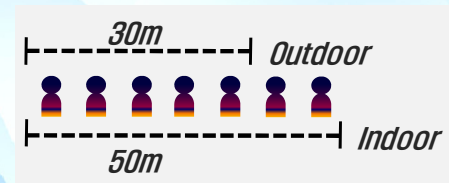

★ *Made in Korea*

1/3" SONY COLOR CCD 1/3"	NEXCHIP DSP H-BIRD NVP2040	DIGITAL WDR	DYNAMIC 3-AXIS
2DDNR	OSD	SMART IR 😊	TRUE D&N ICR ☀️ 🌙
EASY INSTALLATION 🔧	EXTRA VIDEO OUT 🔌	12VDC 🔌	

40pcs IR LEDs