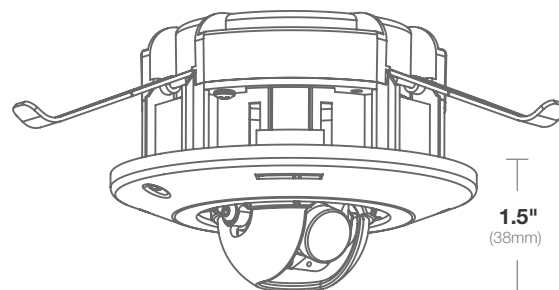

MicroDome™

Sometimes Less is More: H.264 Micro-Sized Recessed Dome IP Camera

Arecont Vision introduces the MicroDome™ megapixel IP camera. The MicroDome™ offers all of the great features of existing Arecont Vision megapixel camera technology like superior image quality and the industry's fastest frame rates, and now in a much smaller, more discreet housing. With an integrated mechanical day/night switcher and pixel binning in 3 and 5 megapixel, the MicroDome™ has excellent low-light capabilities. With an option for true Wide Dynamic Range of up to 100dB at full resolution there are no lighting conditions too tough for the MicroDome™.

Low Profile Design

Dual Encoder H.264/MJPEG

True Day/Night with IR Cut Filter

Vandal-Resistant Dome Housing

Pixel Binning Mode on 3 and 5MP Models

Wide Dynamic Range on 1080p and 3MP Models

All-in-One PoE and Integrated Lens

More Features:

- ONVIF and PSIA
- Dual Encoder H.264/MJPEG
- Multi-Streaming
- Bit Rate Control
- Privacy Mask
- Flexible Cropping
- 1024 Zones of Motion Detection
- Forensic Zooming

AV1455DN-F	1.3MP	Day/Night	1280x1024	42fps	MJPEG/H.264	--	4mm Fixed Lens	Flush In-ceiling Mount Indoor Dome	PoE
AV2455DN-F	1080p	Day/Night	1920x1080	32fps	MJPEG/H.264	Casino™ Mode	4mm Fixed Lens	Flush In-ceiling Mount Indoor Dome	PoE
AV2456DN-F	1080p WDR	Day/Night	1920x1080	32fps	MJPEG/H.264	--	4mm Fixed Lens	Flush In-ceiling Mount Indoor Dome	PoE
AV3455DN-F	3MP	Day/Night	2048x1536	21fps	MJPEG/H.264	--	4mm Fixed Lens	Flush In-ceiling Mount Indoor Dome	PoE
AV3456DN-F	3MP WDR	Day/Night	2048x1536	21fps	MJPEG/H.264	--	4mm Fixed Lens	Flush In-ceiling Mount Indoor Dome	PoE
AV5455DN-F	5MP	Day/Night	2592x1944	14fps	MJPEG/H.264	--	4mm Fixed Lens	Flush In-ceiling Mount Indoor Dome	PoE