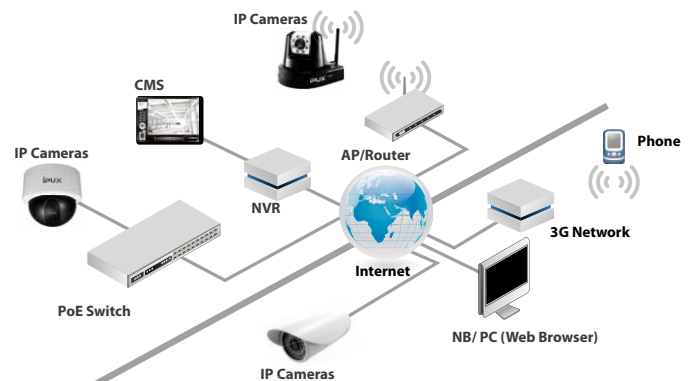

IP Camera Application

Distributed by:

IPUX

<http://www.ipux.net>

Address: 8F, No.356, NeiHu Road Sec. 1, NeiHu District, Taipei, Taiwan
Phone:886-2-2656-0242 Fax:886-2-2656-2966

©2012 IPUX. All other company names and products are trademarks or registered trademarks of their respective companies. We reserve the right to introduce modifications without notice.