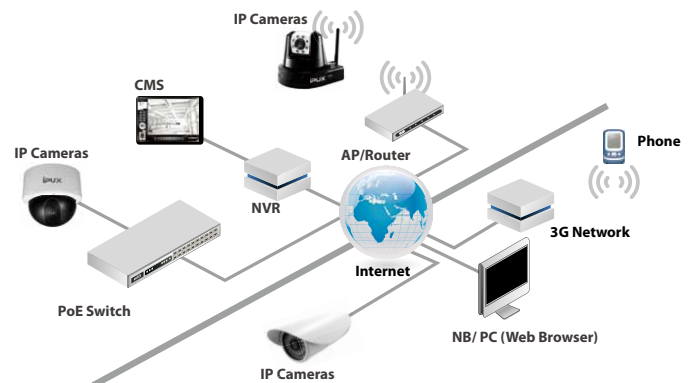

PoE IEEE802.3af compliant

Connectors RS-485, CVBS out

SD slot Micro SD

Environment Operating Environments :
Temp: -20° ~ 50° Humidity: 20% ~ 85%
non-condensing
Storage:
Temp: -20° ~ 60° Humidity: 0% ~ 90%
non-condensing

Software Support IPFinder software
Support UltraView Pro software management
Supports firmware upgrade

Dimension 200mm(L)x81mm(H)x81mm(W)

Weight --

Certification FCC, CE class A

IP Camera Application

Distributed by: