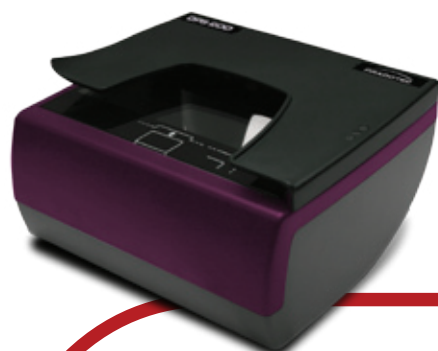

DPS SERIES

COMPACT • HIGH PERFORMANCE DOCUMENT READER

www.pradotec-global.com

DPS 100

KEY FEATURES

-  MRZ OCR Scanner
-  Full Page ID-1 Scanner

-  Hotel Check-in
-  Car Rental
-  Retail Sales

DPS 200

KEY FEATURES

-  MRZ OCR Scanner
-  Full Page ID - 1 Scanner
-  Contactless Reader

-  Hotel Check-in
-  Car Rental
-  Retail Sales

DPS 300

KEY FEATURES

-  MRZ OCR Scanner
-  Full Page Passport & ID - 1 Scanner
-  Contactless Reader

-  Border Control
-  Law Enforcement
-  Hotel Check-in

DPS 500 / 550

KEY FEATURES

-  MRZ OCR Scanner
-  Contact & Contactless Reader
-  UV Illumination

-  Border Control
-  Law Enforcement
-  Flight Check-in