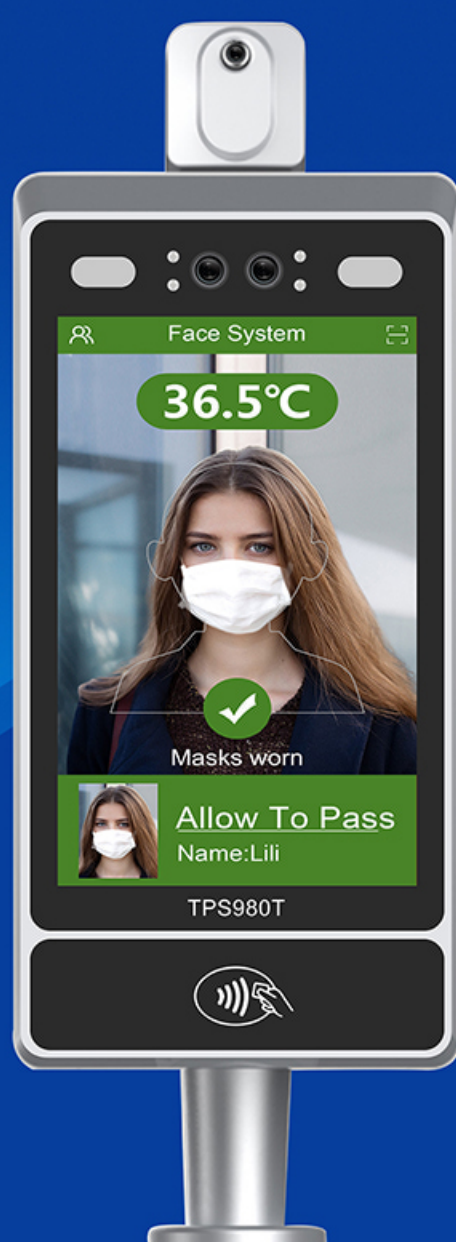

Telpo

Face Recognition

Temperature Measurement Terminal

Contactless temperature detection + face recognition
supporting data report

TPS980T

Infrared Thermography Testing

Error range: $\pm 0.3^{\circ}\text{C}$
Thermometry distance: 50-70cm

Binocular Liveness Detection

Recognition rate > 99.5%

8 Inch Touch Screen

Display measured temperature

NFC Card Reader

Office

Customs

Hotel

School

Factory

Bus

Amusement Park

TPS980T

Face Recognition Temperature Measurement Terminal

Description	
OS	Android 7.1
Processor	Dual-Core 1.8GHz+Quad-Core 1.4GHz
Memory	4GB DDR, 16GB eMMC
Display	8-inch, 800*1280
Keys	1 Reset Key
Sensor	Infrared Sensor (Optional)
Front Camera	Dual-lens Camera (RGB+IR), 2MP+1.3MP
Fill Light	White LED
Contactless Card Reader (Optional)	ISO14443 Type A/B, Mifare, ISO18092 compliant
SIM Slots (Optional)	1 SIM
Communications	Ethernet/WiFi/Bluetooth LTE (Optional)
Body Temperature Measurement	Precision, $\pm 0.3^{\circ}$, Best Use Distance 50-70cm
Peripheral Ports	1 DC Port, 1 RJ45, 1 micro USB, 1 Wiegand, 1 RS485
Audio	Digital Audio Speaker, Microphone
Power Supply	12V/2A, POE(Optional)
Bracket (Optional)	Wall Mount Bracket, Turnstile Mount Bracket
Dimensions (mm)	272 (L)*135 (W)*30 (H)
MDM (Optional)	Mobile Device Management
Certification	CE, RoHS, FCC