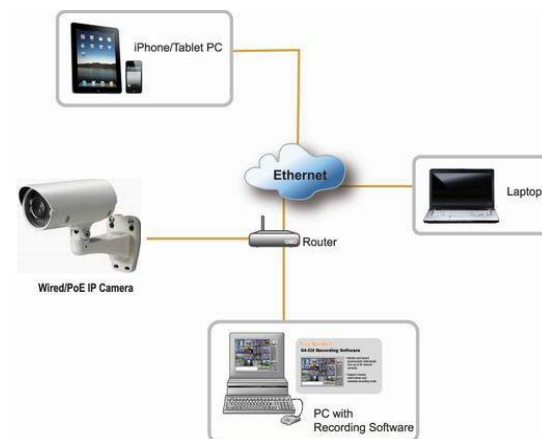

2M 10X Optical Bullet IP Camera, WDR-Pro ANC-2460MD

IP66
WDR-Pro
Sony Sensor
Micro-SD Slot
10X Optical Zoom
ONVIF 2.4 / Profiles

Features :

Support 2 way audio
10X optical zoom , 4X digital zoom
Free bundled 64CH recording software
Complied with IP66 for outdoor installation
Support Smart focus / Auto focus / Step focus
Built in NVR capability for recording and playback easily
Support H.264 / MPEG4 / MJPEG multi-codec and multi-streaming
Outdoor bullet type with 10X optical zoom and full function of I/O interface
Support advanced setting of WDR-Pro, Defog, 3D NR, Auto Iris, Low lux mode, Exposure control

Specfication

Up to 30 fps at 1920 x 1080 of video resolution
Built - in Motion Detection & Email Notification
Built - in Samba function to store image/video at local area network directly
Built - in Micro-SD Card slot for easy storing and playback image/video
High power IR leds with mechanical ICR and auto light sensor for day and night monitoring

Package

Package: Camera, Power Adapter, bracket, Installation Software & Manual on CD

Power Adapter

Software CD

Quick Guide

bracket

Screws

Specifications

規範：

高達每秒30幀的1920×1080視頻分辨率。
內置移動偵測並可發送E-mail電子郵件通知。
內建Samba功能直接儲存照片/影像在局域網。
內建Micro SD卡插槽，方便儲存和回放照片/影像。
支援高功率自動紅外線濾光片，適用於日夜監控。

連接：

支援簡易安裝具備DDNS伺服器NAT穿透免PORT號設置。
支援iPhone，所有智能手機和所有的瀏覽器包括IE, Firefox, Chrome, Safari, Opera聯結。