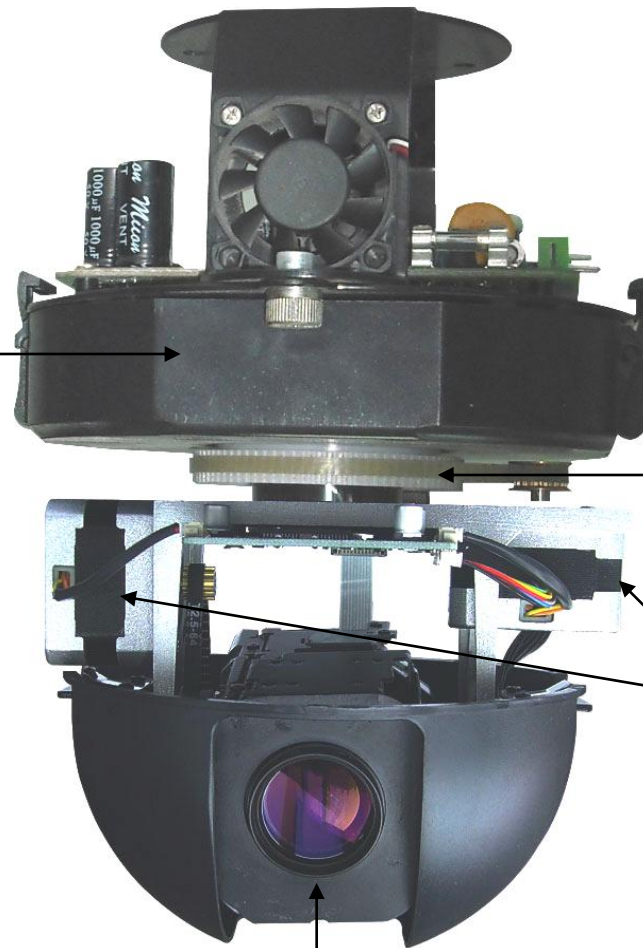

Industrial plastic base with AMP plug

Plug-and-Play mechanism

High quality durable slip ring

Precision motor

Many camera modules optional