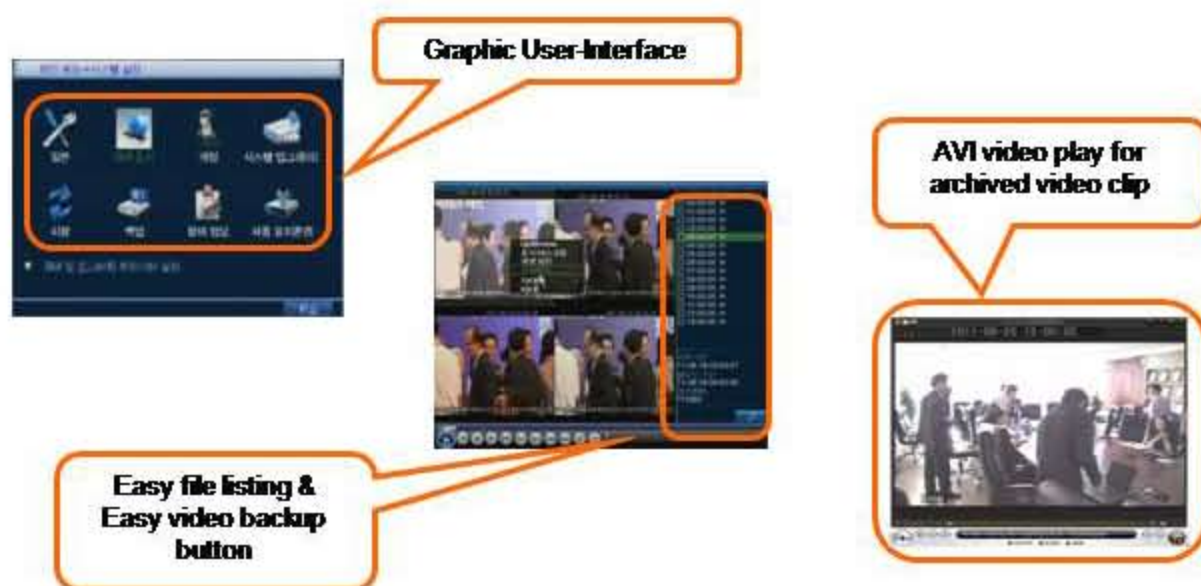

MODEL NAME	KLS-400
CAMERA/AUDIO INPUT	4(CCTV BNC)/1(RCA)
CODEC TECHNOLOGY	VIDEO H.264, AUDIO G.711A
RECORD FRAME/RESOLUTION	EACH CHANNEL MAX 25FPS@704x480(D1), 352x480(Half-D1), 352x240(CIF)
EXTRA STREAM (DUAL)	EACH CHANNEL 8FPS@352x240(CIF), 176x120(QCIF)
NETWORK STREAMING	SELECTABLE; MAIN HIGH RESOLUTION, or EXTRA LOW RESOLUTION
MOBILE PHONE STREAMING	EXTRA LOW RESOLUTION (352x240 CIF or 176x120 QCIF)
PLAY METHOD	RECORDED FILE (10MIN-1HR)/CH, or QUAD TIME SYNCH PLAY
PLAY SPEED	SKIP FRAME PLAY (Triplex), FULL FRAME PLAY (Half-Duplex)**
VIDEO OUTPUT	VGA, COMPOSITE(BNC type), NETWORK STREAMING(RJ45)
AUDIO OUTPUT	RCA OUTPUT (1CH OUT)
VIDEO BACKUP	H.264 ORIGINAL VIDEO (VIEWER PROGRAM), or AVI FORMAT BACKUP
DDNS	FREE ACECCVT DDNS SERVICE (www.aceccdv.net)
SYSTEM CONTROL	USB MOUSE, IR REMOTE CONTROLLER, OR FRONT KEY(LIMITED)
SMART PHONE VIEWER APP.	LIVE VIDEO STREAMING PLAYER FOR I-PHONE & ANDROID PHONES.
PC NETWORK VIEWER	LIVE, PLAY, CONFIGURATION, BACKUP SUPPORT IN IE BROWSER
HDD	SINGLE SATA PORT, MAX 2TB.
POWER	DC 12V 2AMP POWER ADAPTOR
DIMENSION	260(WIDTH) X 230(DEPTH) X 45(HEIGHT)MM FOR DVR BODY ONLY

** HALF-DUPLEX : RECORDING SPEED & RESOLUTION DURING 'FULL PLAYBACK' BECOMES TO BE THE LOWEST RESOLUTION(CIF) AND SLOWEST(1FRAME) SPEED AUTOMATICALLY AND RETURNS TO THE ORIGINAL RESOLUTION & SPEED AFTER 'FULL FRAME PLAYBACK'. THUS, 'SKIP FRAME PLAY' OR 'AVERAGE FRAME PLAY' IS RECOMMENDED TO KEEP CONSTANT TRIPLEX OPERATION.