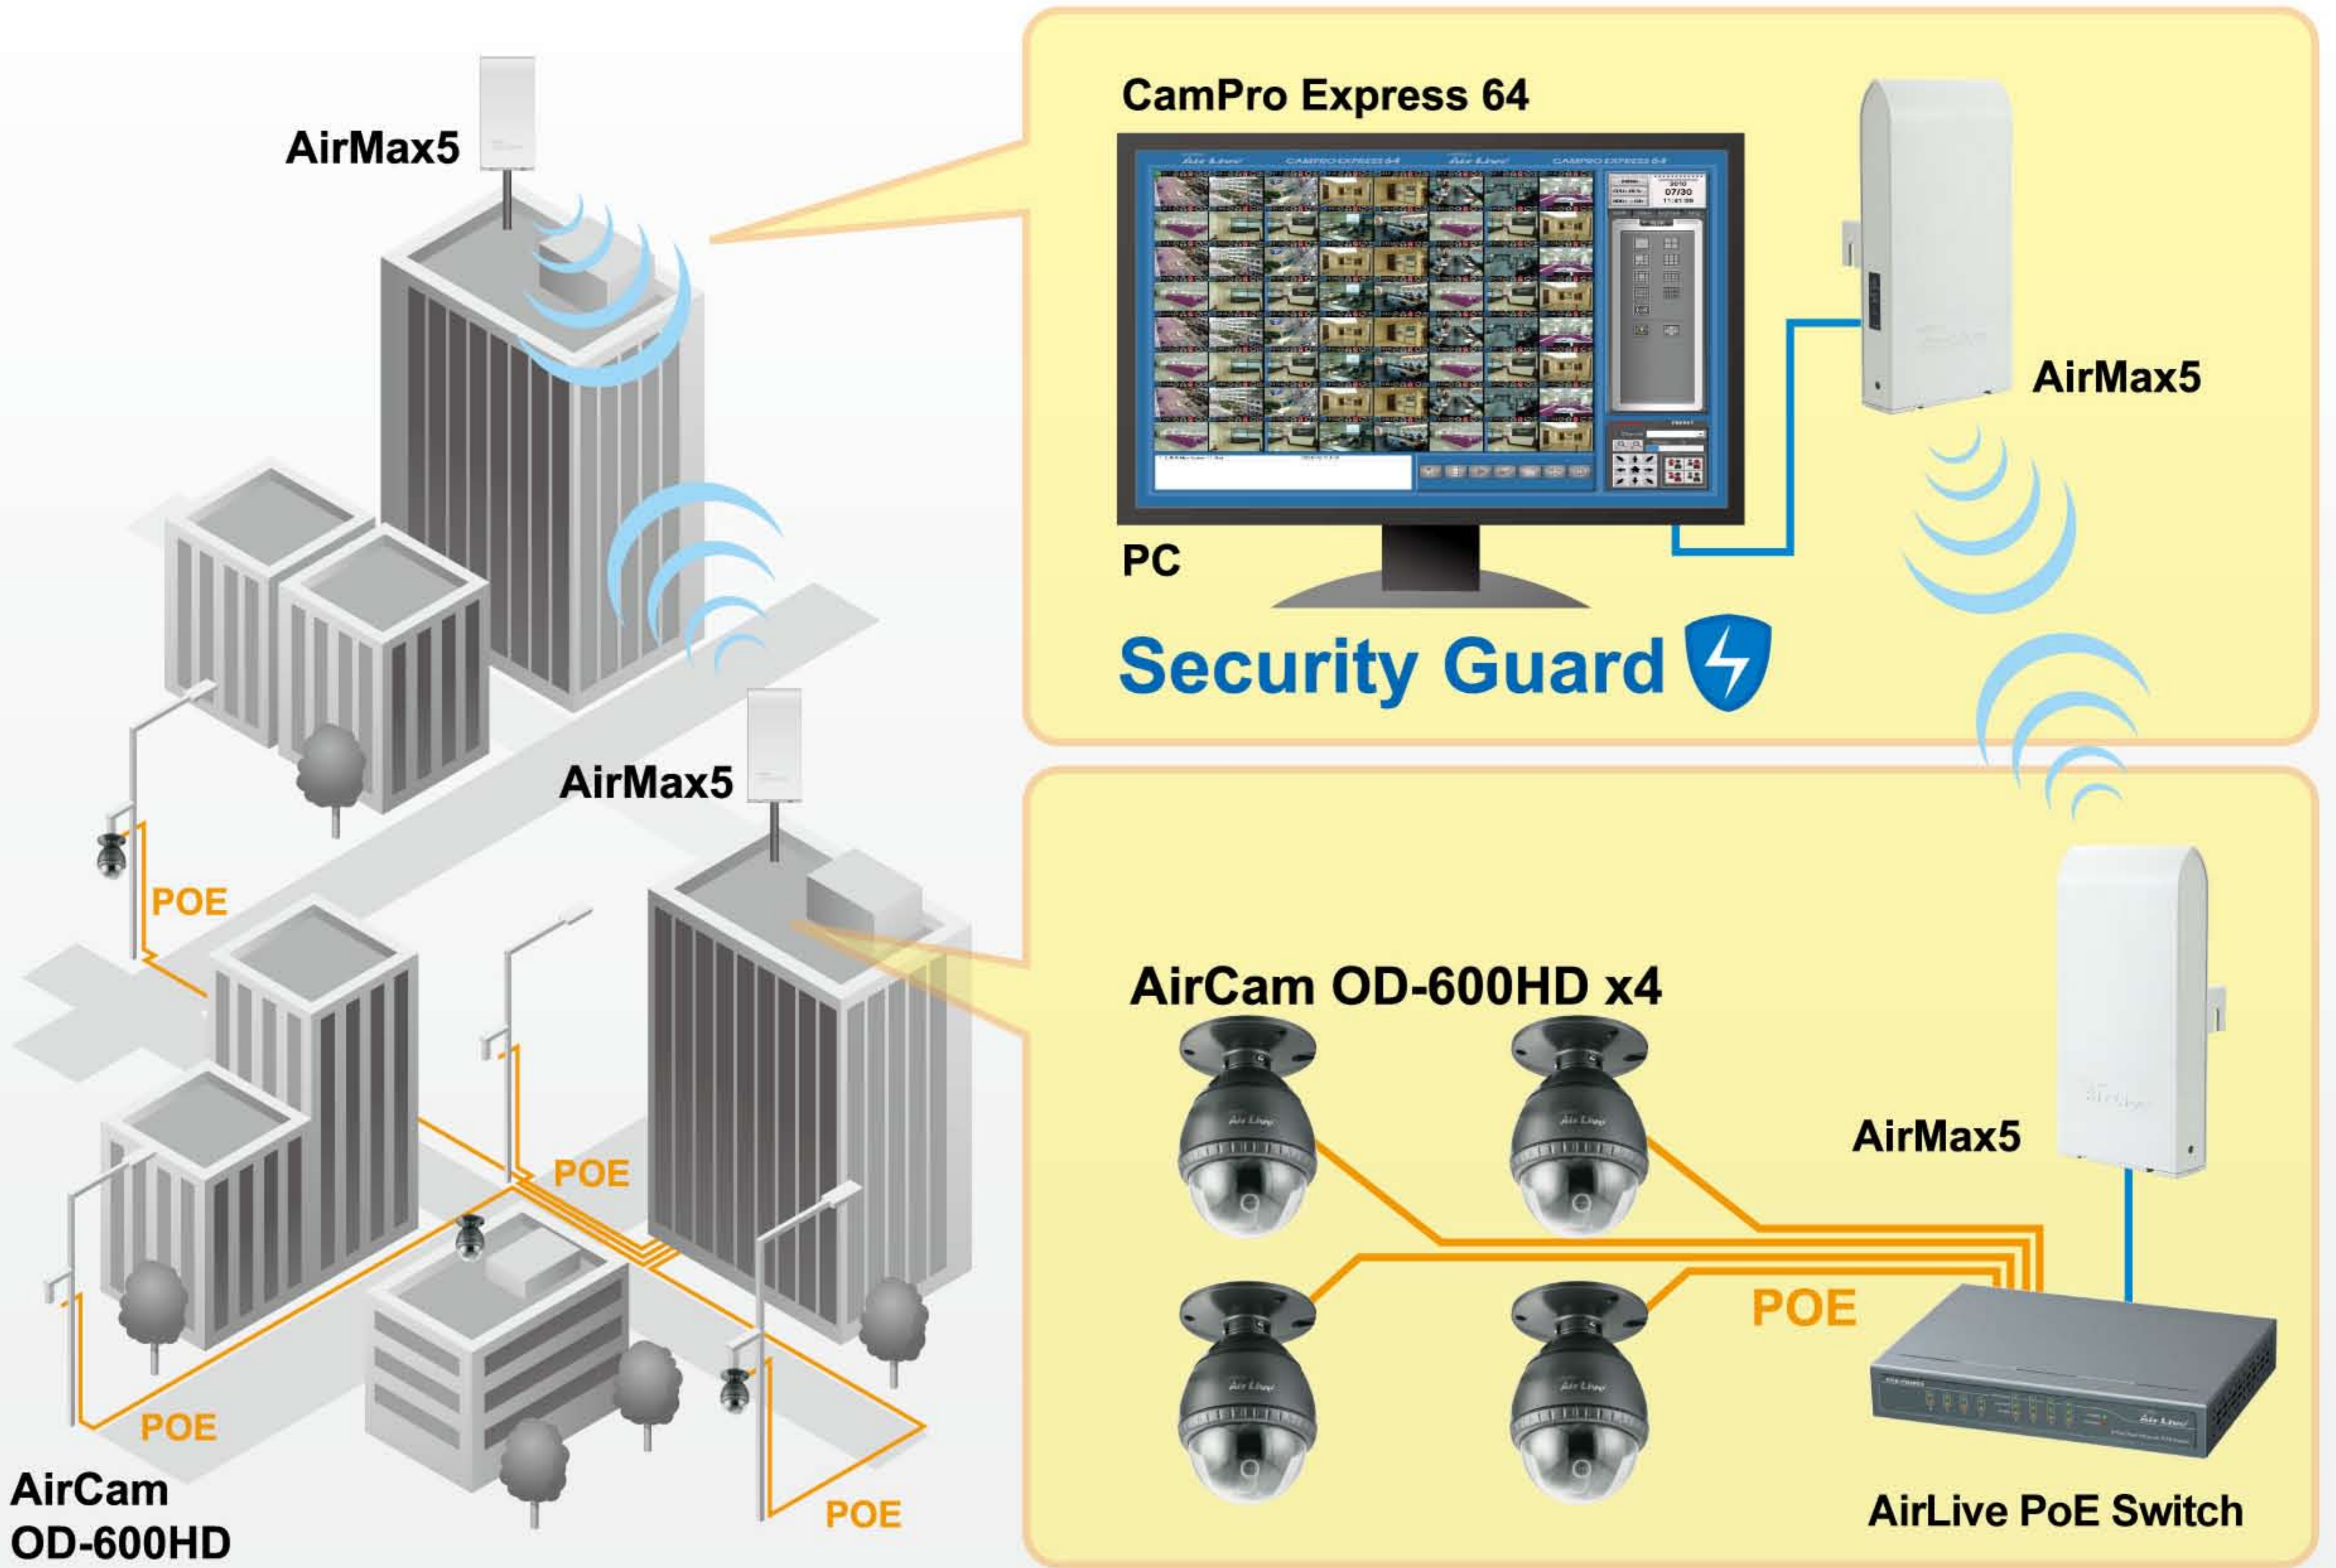

# IP Security Surveillance Network Solution

## Requirements

- Long distance transmission between the field and control room
- Power availability

## AirLive's Solution

- IEEE 802.3af compliant PoE ports (up to 15.4W per port)
- Wide operating temperature range
- Remote live view the various cameras