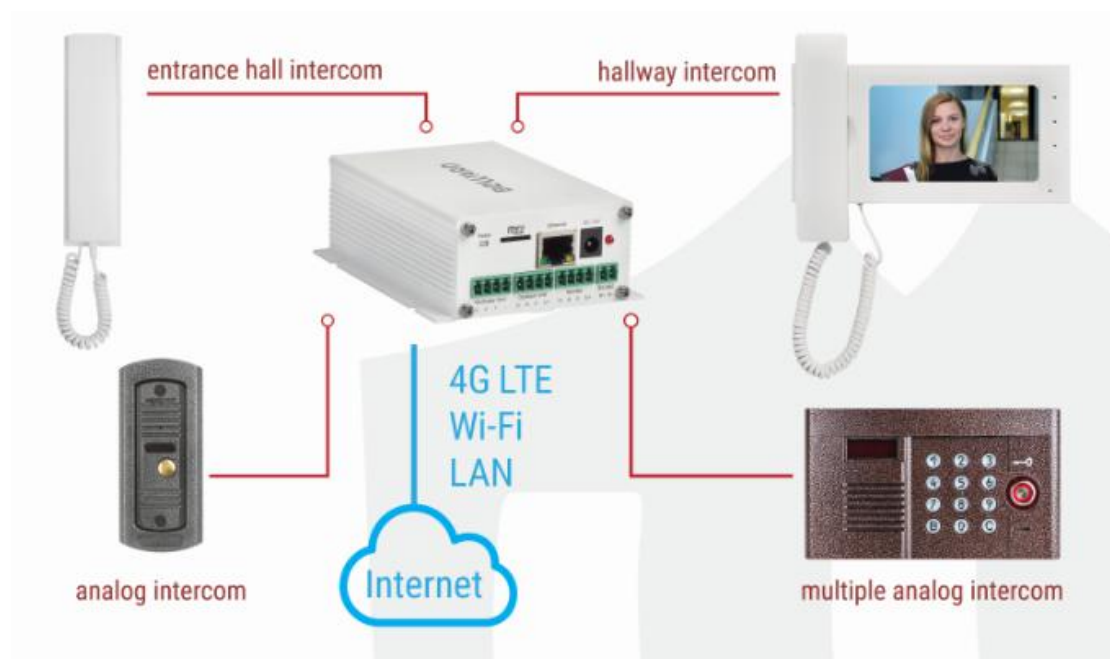

DK103M Series SIP IP Converter Box

- The Beward IP portal DK103M allows use an 4 wires analog video door station as a SIP Video Intercom
- You can control the access from any PC(windows OS) or from any smart phone(Android OS).
- DK103 supports SIP standard 2.0
- Free professional software for management and Android/IOS mobile apps.
- Therefore it is possible to take the call and open the door in the tone mode with any conventional cell phone or any landline phone.

Features

- Resolution:960x576, 720x576, 704x576
- Compression: H.264BP/MP,MJPEG
- Real time video
- 1 Ethernet-port 0/100 Mbps
- Optional: Buil in Wi-Fi module
- USB port for4G/3G modem connection
- Pre-installed micro SDHC memory card (8 GB)

Model:DK103M

Model:DK103MW (WiFi)

- RS485, 12V DC
- Analog intercom connection
- Analog monitor connection
- SIP standard 2.0 supported
- MicroSDHC support (up to 32 GB)
- Multiple clients simultaneous access
- Onvif standard 2.4.1 version supported

Connection DHCP, static IP address

Security Multi-level, access with password protection

Users up to 3 accounts

4 g USB 2.0 module

Data port RS-485

Storage support for microSDHC cards (up to 32 GB)

The number of SIP-accounts 2