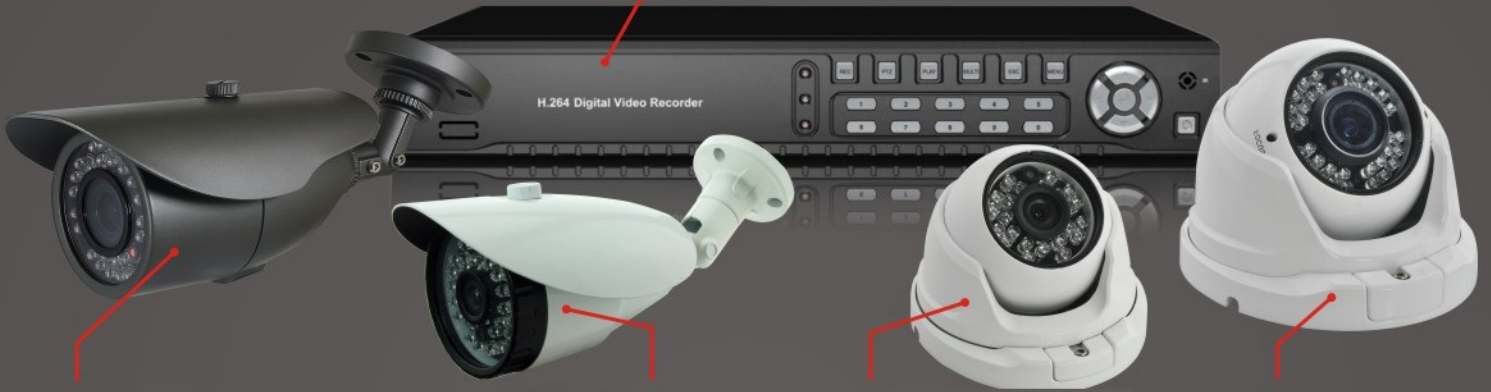

1.3M 720P SONY CCD IMX238+FH8521+TP2801

- Support HD video, control signal coaxial transmission.
- Support lossless transmission up to 500 meters by common 75-3 type coaxial cable.
- High speed, long distance, real-time transmission.

## 720P HD-TVI DVR & CAMERA

SVTD-T1004 US\$52

**FSN12C-36**

36pcs  $\phi$  5mm  
IR distance:30M  
2.8-12mm lens

**US\$33.8**

**FSN14-30**

30pcs  $\phi$  5mm  
IR distance:25M  
3.6mm lens

**US\$27.8**