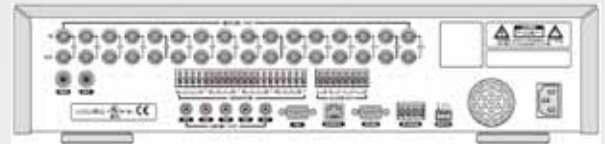

FEATURES

- Reliable File System & Secure RTOS
- Video Out : VGA & Composite (Selectable)
- Free SATA Bridge Supported - 4CH (1pcs), 9/16CH (2pcs)
- USB Back-Up the Data, USB Update Firmware
- 4CH Audio Recording & Free Dynamic DNS
- Multi-Language OSD Menu
- Automatic Video Input and Video Loss Detection
- Remote Keyboard Control

IMAGE

SPECIFICATIONS

Description			EST16240		EST16120		EST9120		EST4120	
Video	Input	Channel	13ch				9ch		4ch	
		Signal/ Level	DIP Switch(NTSC/ PAL), Composite 1.0Vp-p±10%, 75Ω							
	Output	Display	TV-Out(Composite 1.0Vp-p, 75Ω), VGA-Out(15Pin D-Sub), S-Video/4ch except)							
		Loop	16ch/ SPOT 1ch				9ch/ SPOT 1ch		4ch/ No Spot	
Audio	Input	Channel	4ch							
		Compression	G.711							
Sensor/ Alarm	Input	13ch				9ch		4ch		
	Output	4ch						1ch		
Display	Rate		NTSC	PAL	NTSC	PAL	NTSC	PAL	NTSC	PAL
			480fps	400fps	480fps	400fps	270fps	225fps	120fps	100fps
	Mode	1,4,9,16				1,4,9		1,4		
Recording	Compression		MPEG4							
	Resolution/ Rate	NTSC / PAL	NTSC	PAL	NTSC	PAL	NTSC	PAL	NTSC	PAL
		352x240 / 352x288	240fps	200fps	120fps	100fps	120fps	130fps	120fps	100fps
		704x240 / 704x288	120fps	100fps	60fps	50fps	60fps	50fps	-	-
	704x480 / 704x576	60fps	50fps	30fps	25fps	30fps	25fps	30fps	25fps	
	Quality	5 Level							3 Level	
	Mode	Continuous, Event(Motion/ Sensor), Schedule, Manual, Disable								
Motion Detection Sensitivity	1-9									
Pre Alarm Recoding	ON/ OFF									
Post Alarm Recoding	10-30 seconds									
Search	Playback	Mode	Step Forward/Reverse, Play/Pause, Stop, Fast Forward/ Reverse							
		Speed	x1, x2, x4, x8							
	Mode	Time, Event, Direct								
Storage	Internal HDD	Interface Type	EIDE/ATA 133							
		Max HDD Number	4 HDD						1 HDD	
	Backup Device	External	USB Devices(CD-RW, DVD-RW, USB Flash Drive)							
ETC	Operation System		RTOS							
	PTZ Camera Control		RS-485/ RS-422							
	Network		ADSL/ Static IP/ Dynamic IP(Available Dynamic DNS)							
	Dimension(W x D x H)		430 x 350 x 97 mm (16.9 x 13.8 x 3.8 inch)						350x260x65mm (13.8x10.2x2.6inch)	
	Weight		5.4 kgs (11.9 lbs)						2.5 kgs (5.5 lbs)