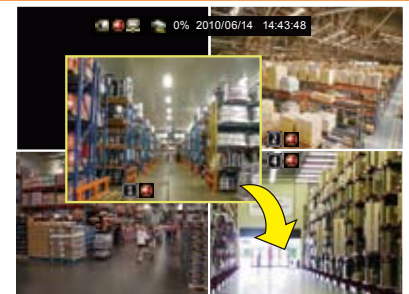

Soft Channel Swap via mouse drag-and-drop