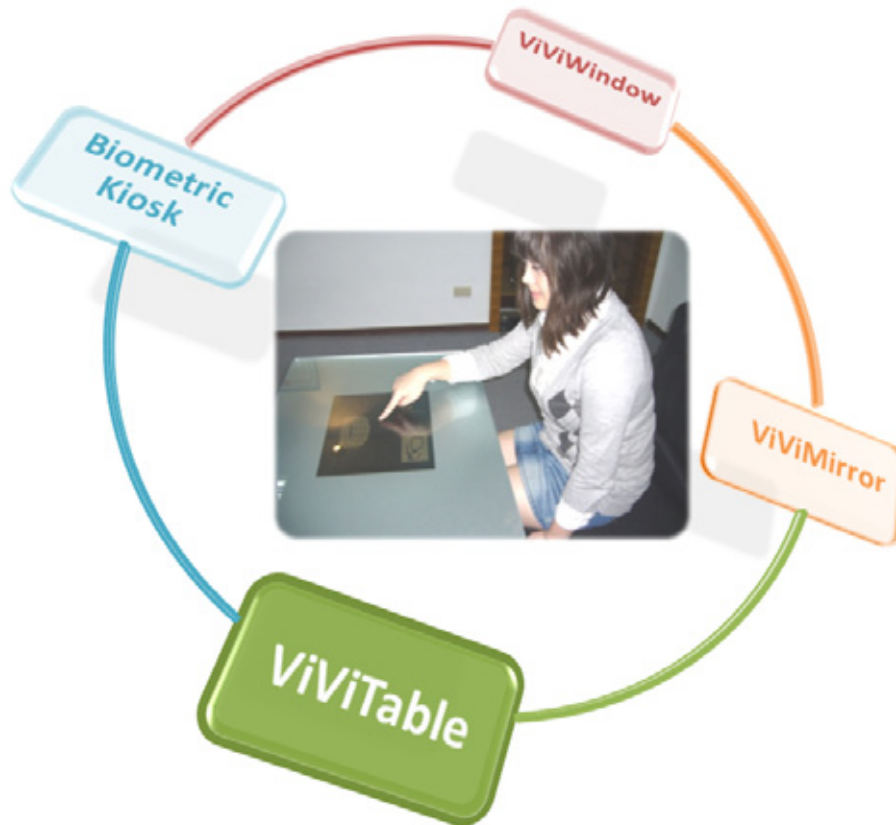

# ViViTable

All-In-One Touch Table

## Features

- ▶ Flat surface, concealed hardware, and space-saving.
- ▶ Touch application with through glass.
- ▶ All-in-one design to save space by integrating table and computer functions.
- ▶ Flexible, modularized and customizable.

## Application function

- ▶ Carrousel broadcast system with stand-alone or web versions, and customizable premium version to meet customer needs.
- ▶ Popular product billboard.
- ▶ 360° screen rotation.
- ▶ TV wall: every ViViTable supports up to 4 monitors at a time.
- ▶ Member management (optional): Member identity authentication with ViViTable which supports various identification devices, such as Fujitsu PalmSecure™ palm vein authentication system, DigitalPersona® U.are.U. 4000B fingerprint reader, and RFID devices.