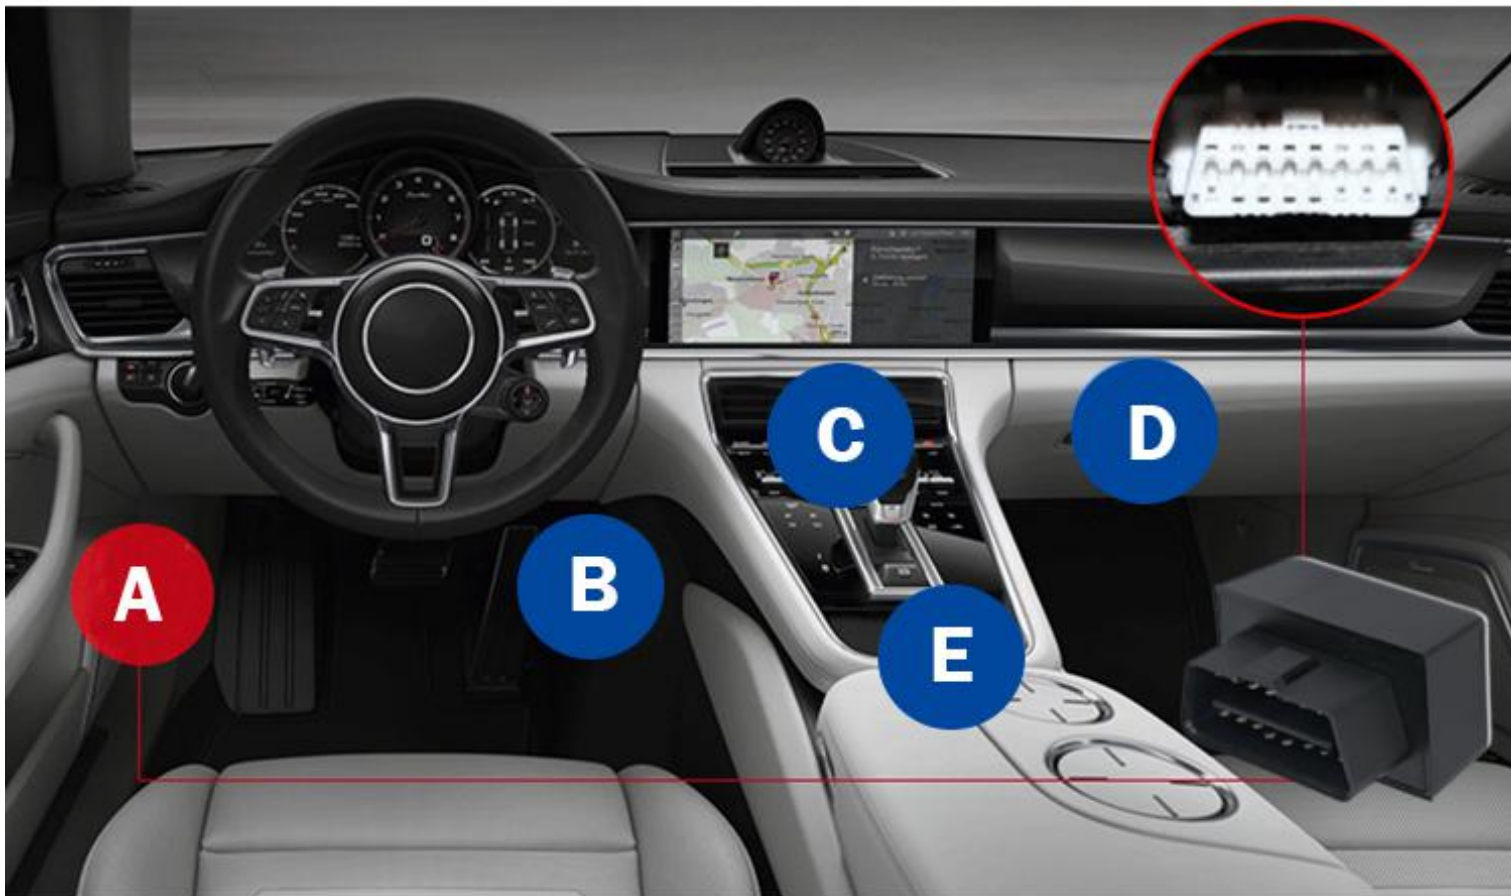

## APPLICATION

Fleet Management

Vehicle Insurance

ELD

Car Rental

Car Service Shop

**(Note: most of OBD interfaces are distributed in A .B .C .D .E these place)**

# YueBiz Technology,Co.,LTD

GPS + LBS, satellite positioning,  
all-round no dead Angle, on-call 24 hours a day