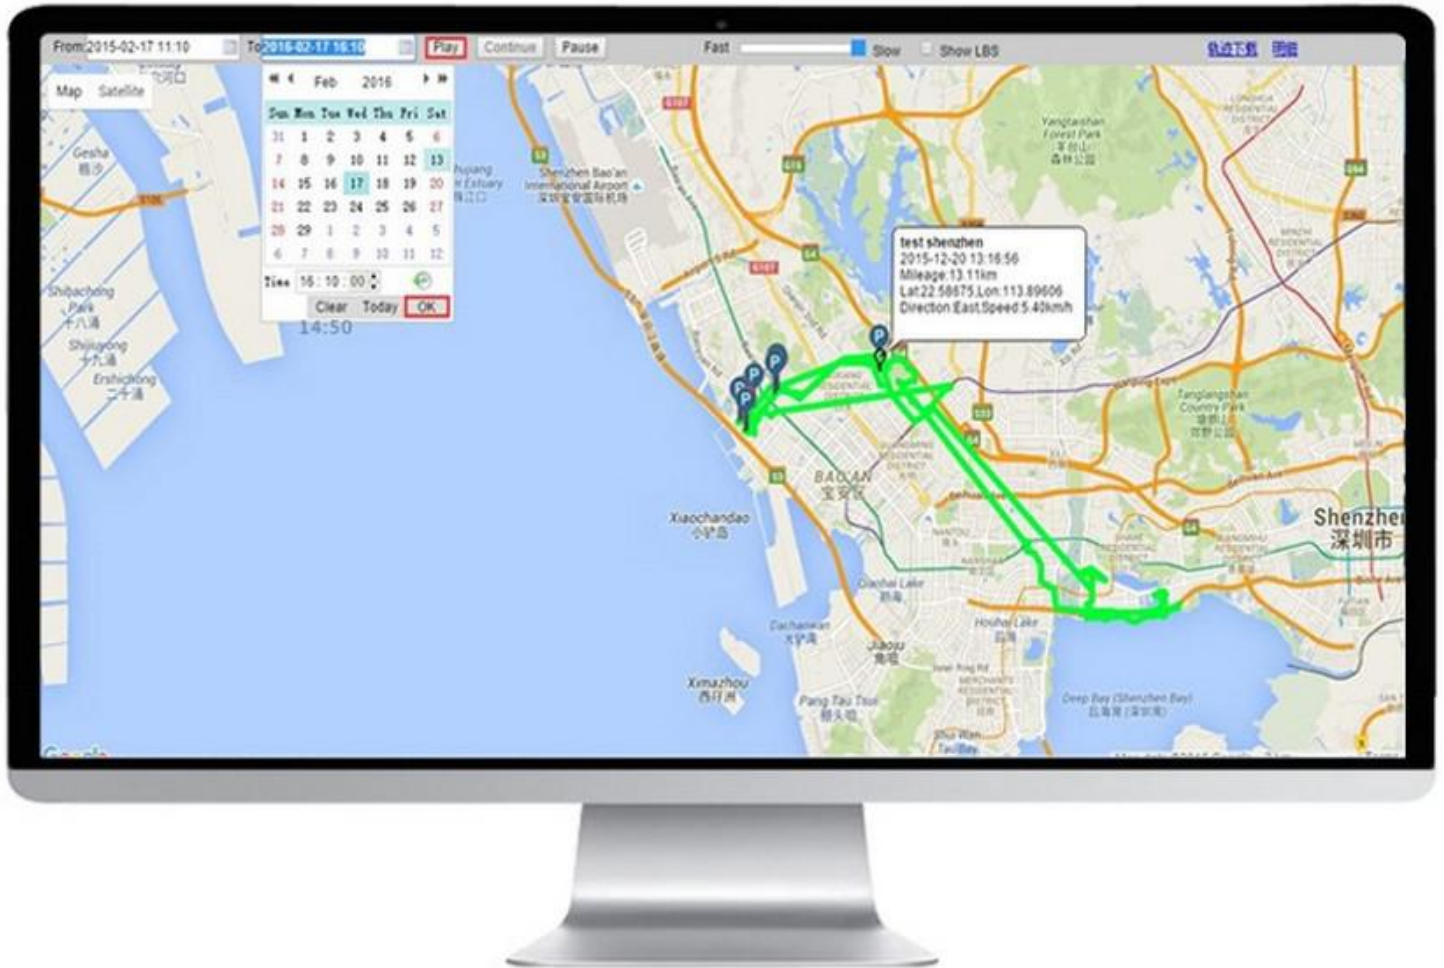

Website: www.yuebiz.com
Email: sales01@yuebiz.com

www.hzbooksir.com
cita@yuebiz.com

Skype: cita10055   Whatsapp/Wechat:0086-15811928844
Facebook:www.facebook.com/yuebizgps