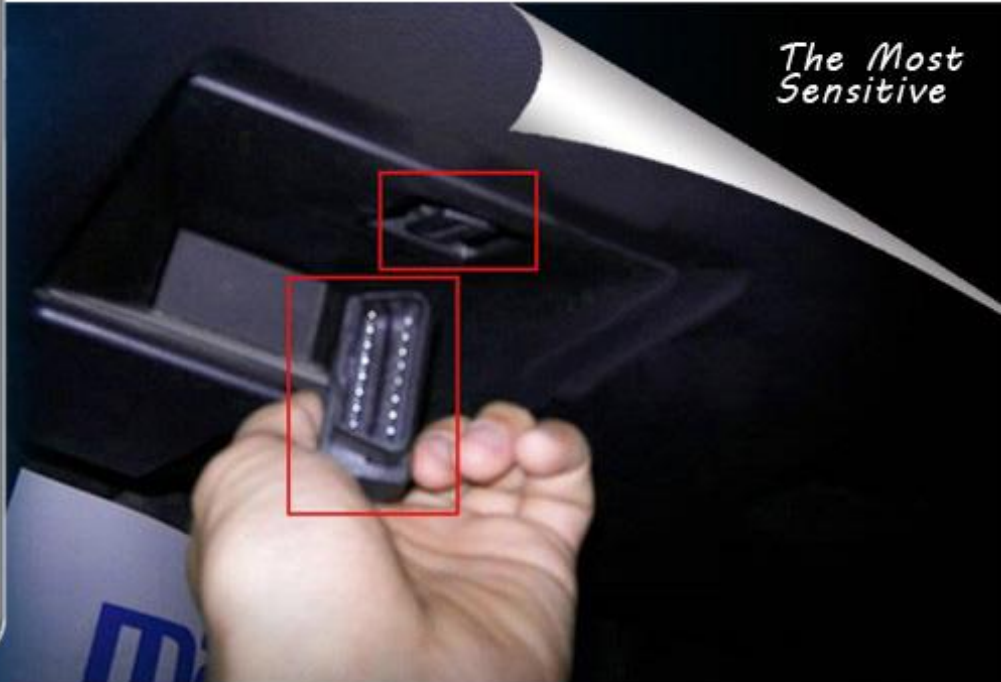

YueBiz Technology,Co.,LTD