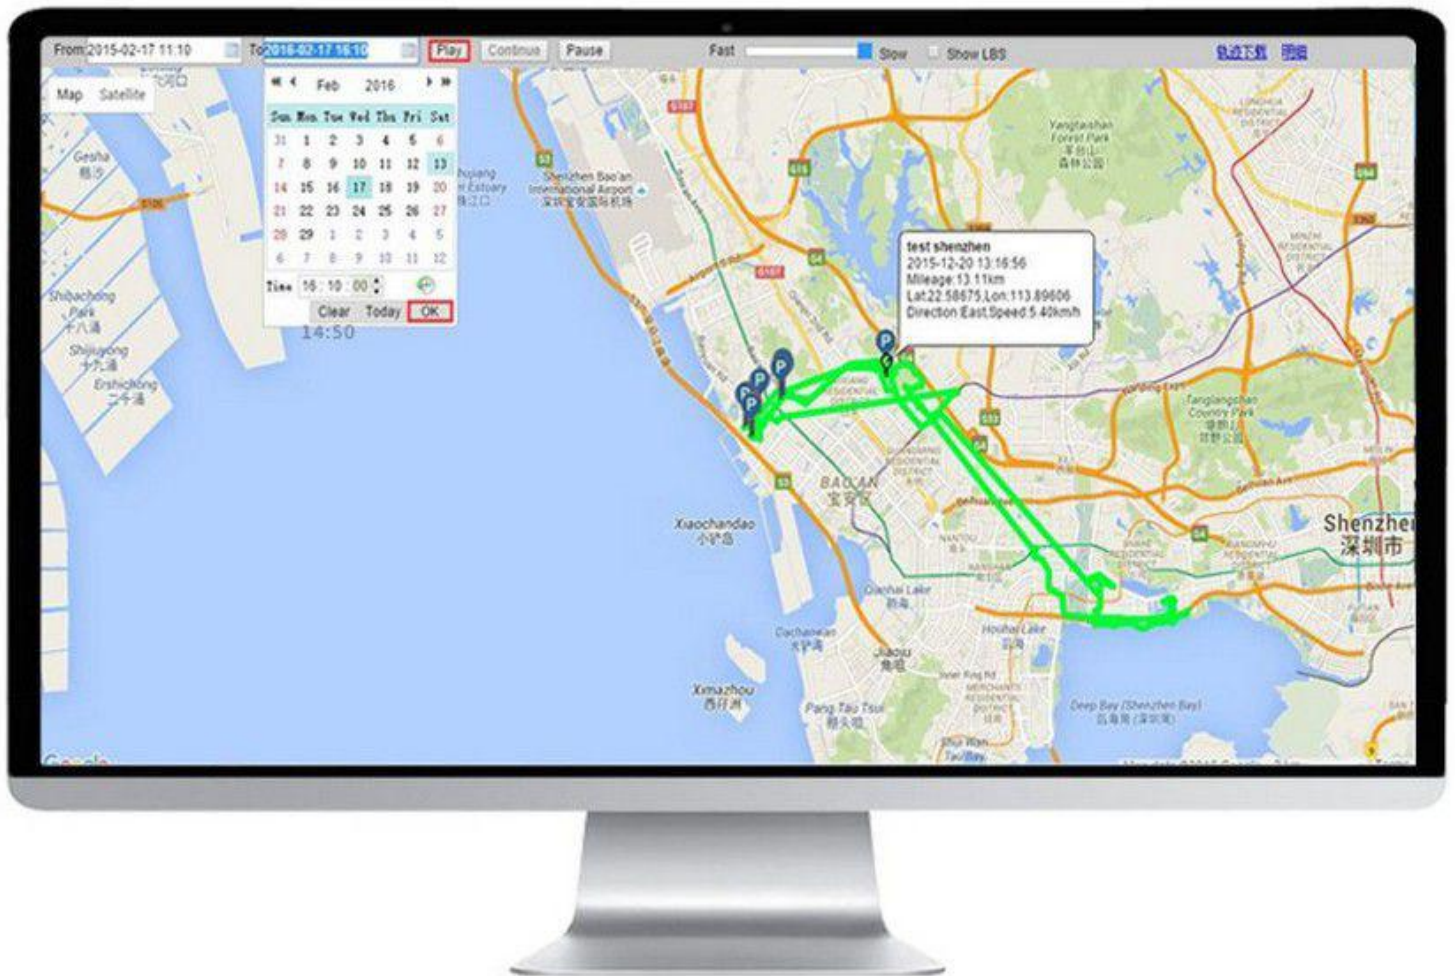

GPS + LBS, satellite positioning,
all-round no dead Angle, on-call 24 hours a day

Overspeed alarm

When the vehicle speed, equipment will send alarm to your mobile phone,
in a timely manner to avoid accidents

Tracking Car's Trails By Phone

Tracking car's trails isn't a dream. We developed the APP for using smart phone to track the car. All you need to do is download and install the APP to your phone, and then you can track your car immediately.

Replaying Car's Historical Route

The historical moving route of the latest 3 months of the tracker can be replayed on our Android/IOS tracking APP or Webpage tracking platform.

Historical Moving Route Replay on Computer Webpage Platform: