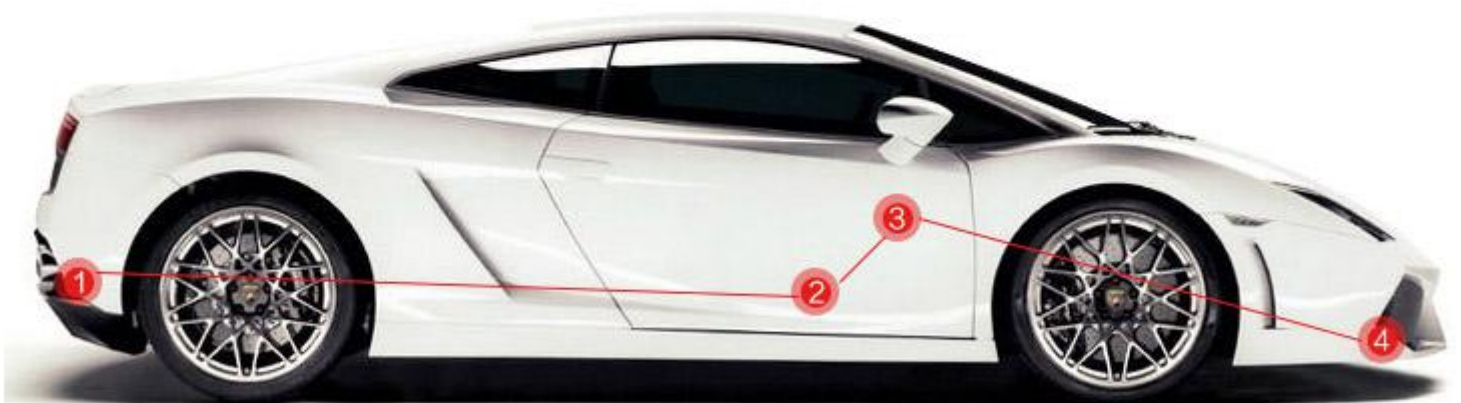

Smart GPS tracker

Strong magnet Wireless 2 Year Long Standby

Strong magnetic adsorption

Can be directly adsorption metal surface, such as Bottom of the car, car seat etc.

6800mah big battery
Long time standby

Once the device is removed, Anti demolition button will bounce, will immediately send alarm messages to the App

Anti-demolition
button

Anti-demolition button

MINI SIZE

①Button ②Top Shell ③lens ④SIM card holder ⑤Bottom Shell

Installation of diversification, free installation
Hidden installation, GPS Positioning accuracy

01
Under the
rear bumper

02
Deputy under
the driver's side

03
Under the
driver's side

04
Under the
front bumper