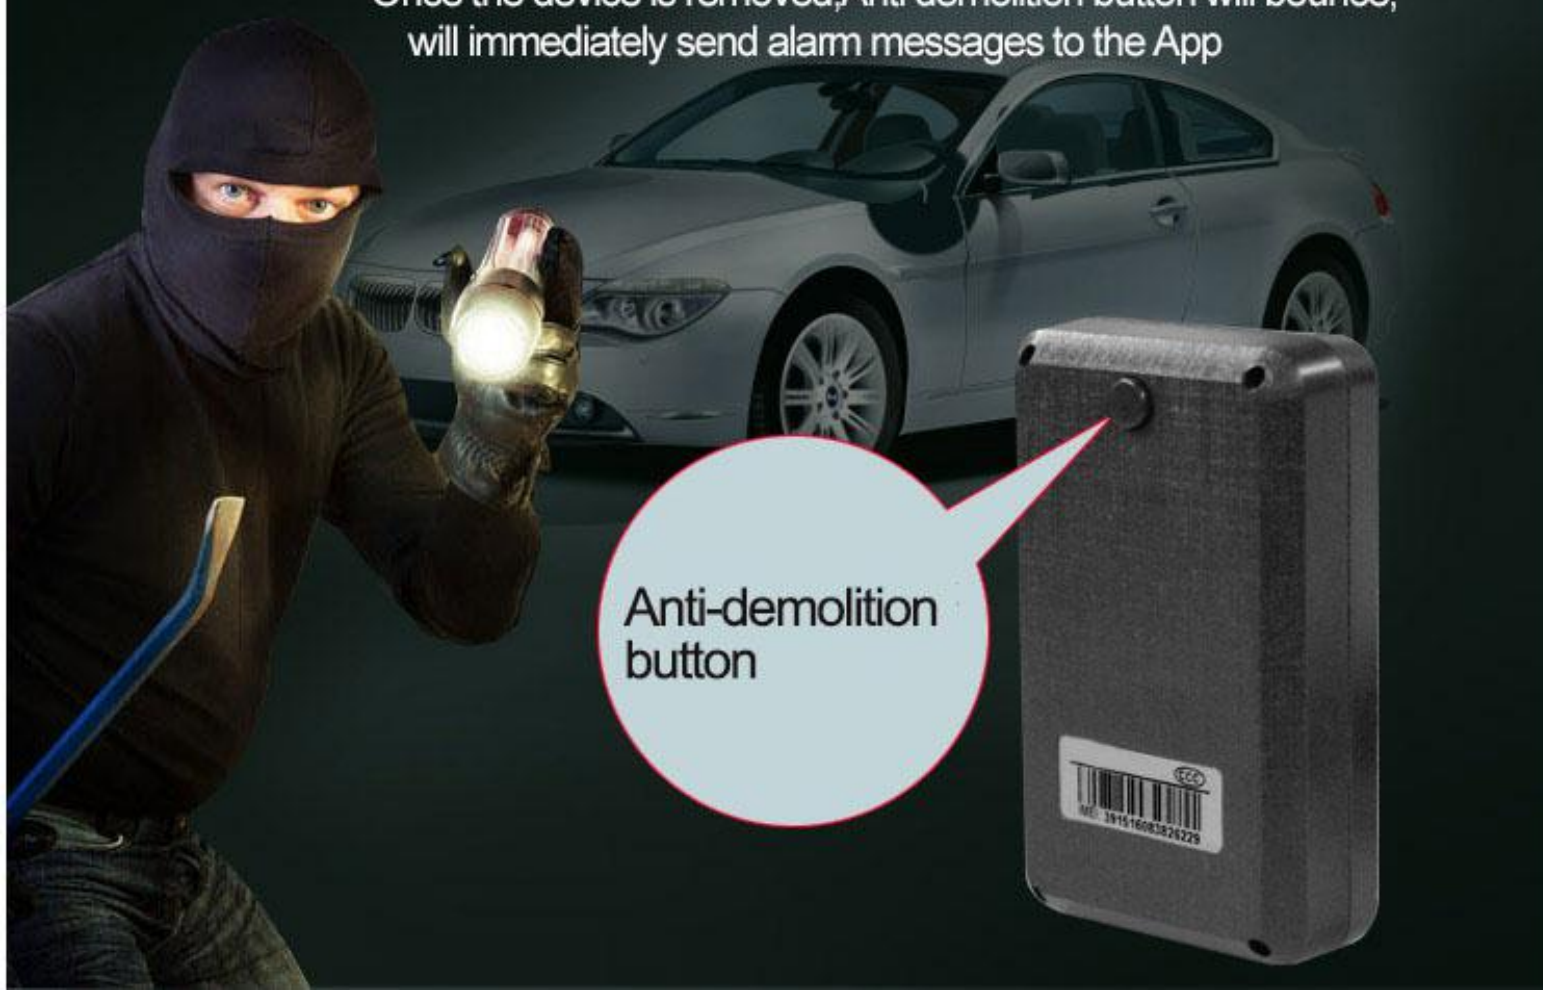

Smart GPS tracker

Strong magnet Wireless 2 Year Long Standby

Strong magnetic adsorption

Can be directly adsorption metal surface, such as Bottom of the car, car seat etc.

6800mah big battery
Long time standby

Once the device is removed, Anti demolition button will bounce, will immediately send alarm messages to the App

Anti-demolition
button

Anti-demolition button

MINI SIZE

①Button ②Top Shell ③lens ④SIM card holder ⑤Bottom Shell