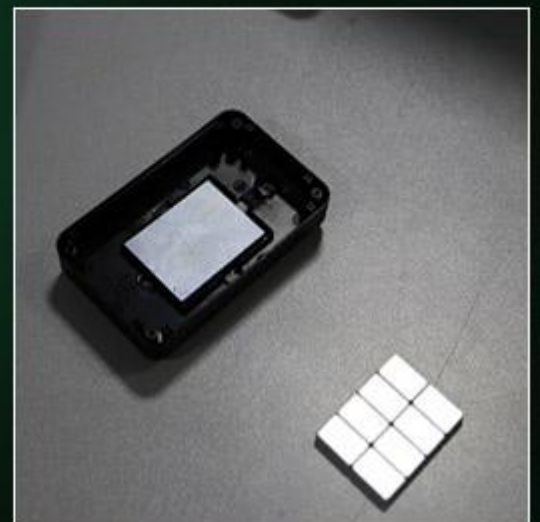

Smart GPS tracker

Strong magnet Wireless 2 Year Long Standby

Strong magnetic adsorption

Can be directly adsorption metal surface, such as Bottom of the car, car seat etc.

6800mah big battery
Long time standby

Once the device is removed, Anti demolition button will bounce, will immediately send alarm messages to the App

Anti-demolition
button

Anti-demolition button

MINI SIZE

①Button ②Top Shell ③lens ④SIM card holder ⑤Bottom Shell