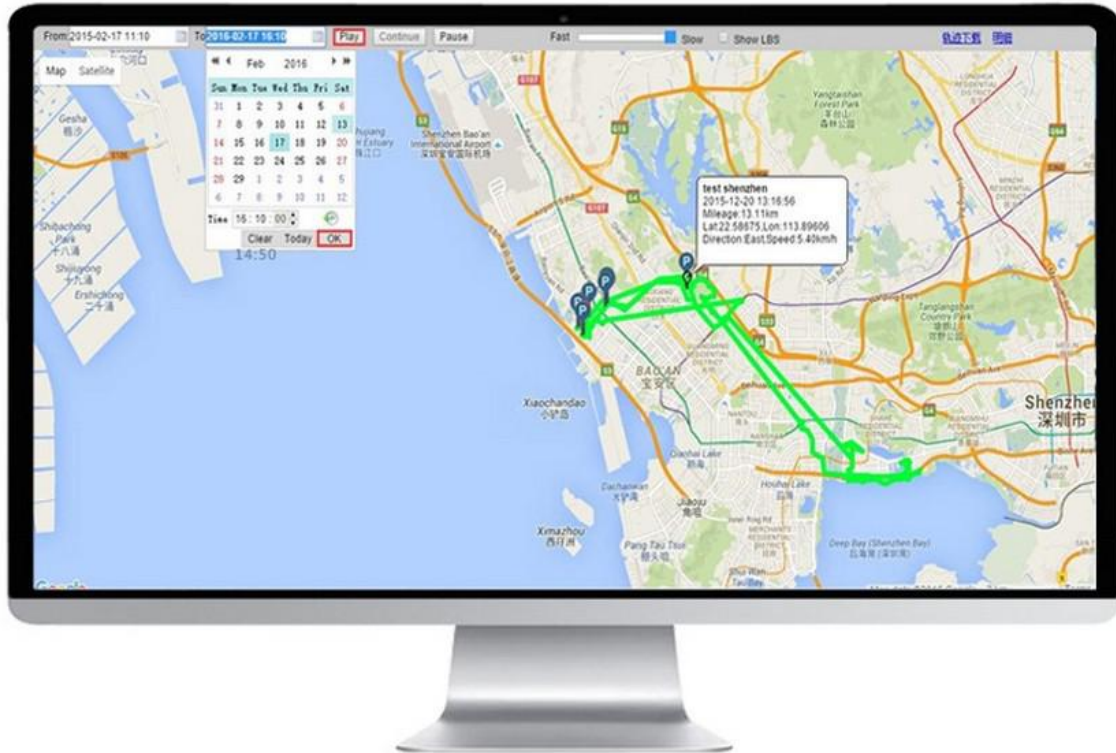

# Use

Car, Motorbike, Electric motorbike

**Car**

**Electric  
Motorbike**

**Motorbike**

**Fleet**

Historical Moving Route Replay on Computer Webpage Platform:

### Replaying Car's Historical Route

The historical moving route of the latest 3 months of the tracker can be replayed on our Android/IOS tracking APP or Webpage tracking platform.