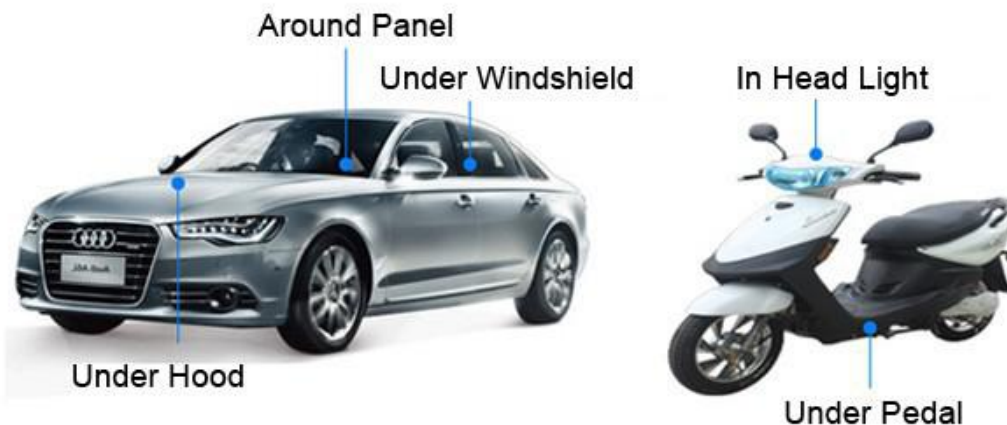

Installation Position