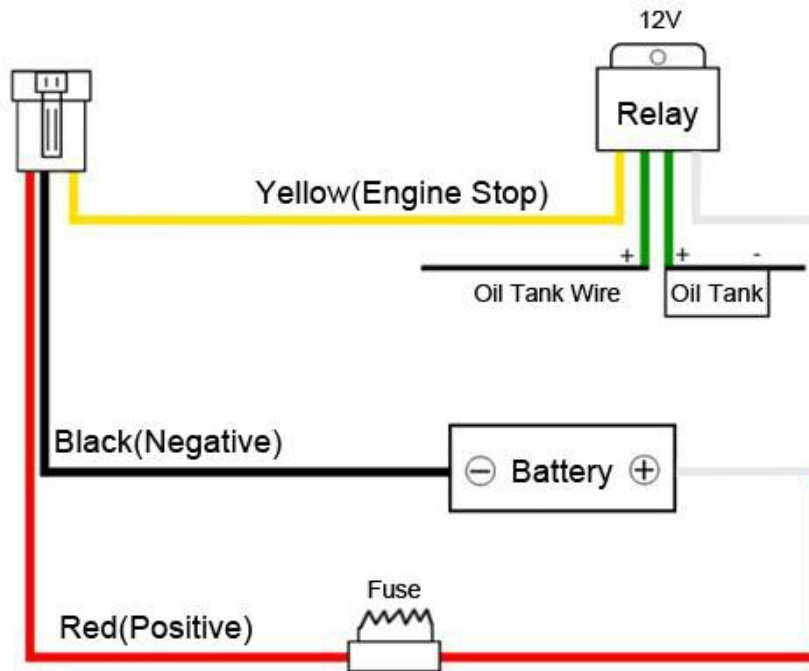

## Wiring Diagram

1. Relay white wire connects battery positive pole.
2. Relay yellow wire connects tracker yellow wire.
3. Relay 2 green wires connect oli tank wires.