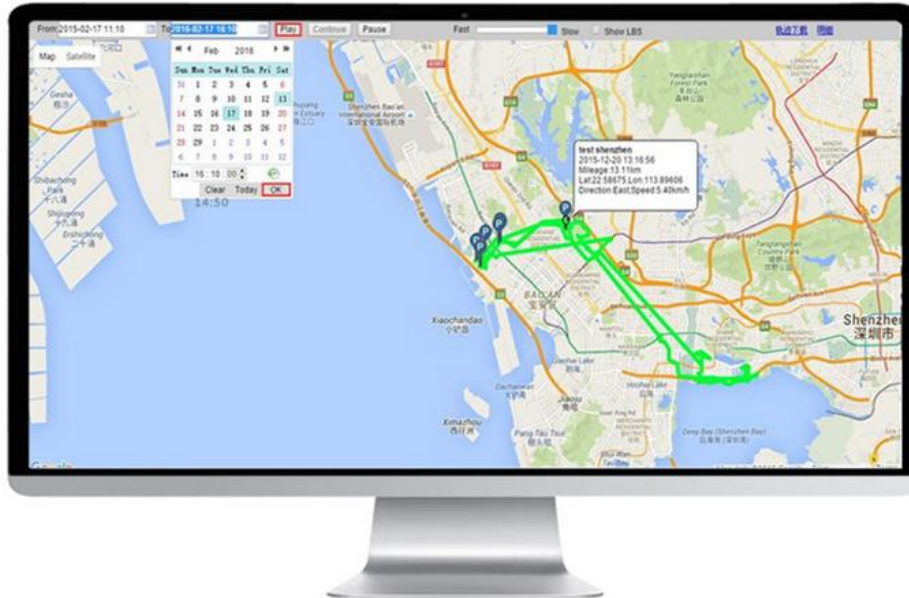

Phone Tracking

Please download our phone APP for IOS/Android system according to the instruction handbook after you bought trackers.

Tracking Car's Trails By Phone

Tracking car's trails isn't a dream. We developed the APP for using smart phone to track the car. All you need to do is download and install the APP to your phone, and then you can track your car immediately.

Replaying Car's Historical Route

The historical moving route of the latest 3 months of the tracker can be replayed on our Android/IOS tracking APP or Webpage tracking platform.

The system is designed as an automatic fully electronic logbook, which will record every journey a vehicle makes, where it started from, the route travelled, at what speeds, where it went to and for how long it had stopped before starting the next journey. The system includes PC software and mapping, so it is not necessary to login to a slow and tedious website, as all the calculations, routes, maps, graphs, reports, printouts etc are done right here on your own PC.