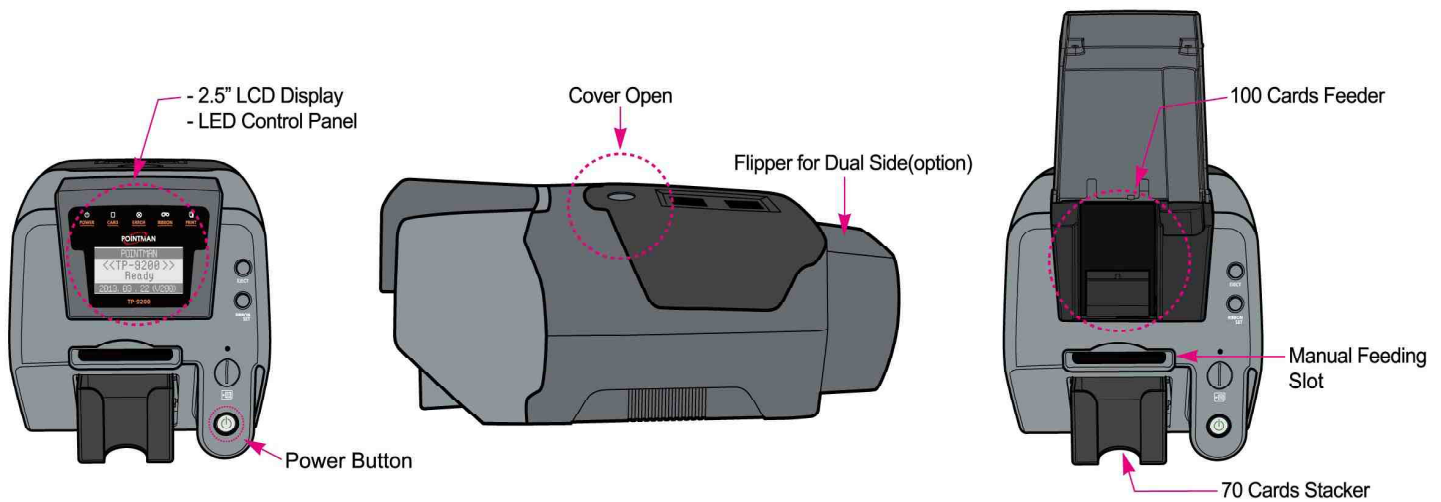

Use for

- **ID and access control cards**
- **Instant issuance of debit cards**
- **Personalized gift, membership and loyalty cards**

Engineered for your plastic card printing

Ideal for your flexible plastic card printing! TP-9200 is a fast and high performance card printer that offers various options like dual side printing, magnetic stripe, contact and contactless smart card encoding. TP-9200 saves time with fast printing speed plus a convenient, a 100 card feeder, output hopper and a hand-feed slot conveniently placed at the front of the printer.

USB interface, optional Ethernet and plug & play driver certified by Microsoft ensure that TP-9200 printer can be easily installed and used. Card Designer™ card printing application being provided together with a print driver enables you to create your own ID cards and to connect your printing database easily without having to install any additional software.

POINTMAN TP-9200 ID CARD PRINTER

PRINTER

- Direct-to-card Dye-sublimation / Resin thermal transfer
- Single or Dual sided printing
- Edge-to-Edge printing
- Full-color and monochrome printing capability
- 300 dpi (11.8 dpm), 16.7 Million Color
- 128MB memory

CARD

- Card Type: PVC and composite PVC Cards
- Card Thickness: 0.4mm ~ 1.2mm card
- Card Format: ISO CR80-ISO 7810 (53.98mm x 85.60mm)
- Capacity
 - Input hopper: 100 cards (0.76mm)
 - Output hopper: 70cards (0.76mm)
 - Manual single feed: 1 card input