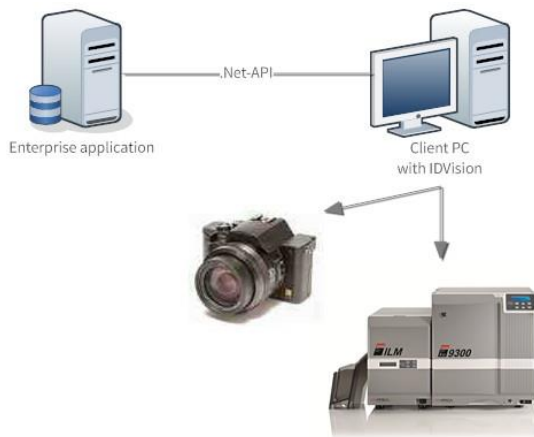

Third party applications can use IDVision to enhance their functionality.

The modular structure of IDVision provides a flexible solution for different workstations.

Key features

- Graphical Layout Designer
- Hardware independent card printing with optional encoding of all kind of smart cards
- Photo acquisition supports digital cameras and Live-View
- Secure web service communication (no ActiveX, Silverlight or Flash)
- Modular structure for high flexibility

Graphical Layout Designer

The graphical Layout Designer enables you to create and maintain all kind of card designs on a user friendly way.

The integrated Macro-Engine is a strong tool to process also complex and dynamic data content.

Integrated function calls start different modules of IDVision and execute the requested action.

Modular structure for high flexibility

Photo acquisition

IDCapture – Solution for directly capture of photos for individual card personalisation.