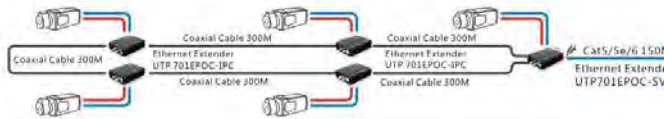

E & P Link Total Solution

Transmission Access

Access Convergence

Convergence Multi-Service

EPoC

EVoC

EOC

Optical Access

Ideal for upgrade projects from traditional security system

Hotels

Banks

Hospitals

Schools

IP over Coaxial Solution

Product Selection

Picture	Product Model	Transmitted signals	Transmission Distance	Ethernet bandwidth	Transmission Medium	Standards
	UTP7201EPOC	1CH IP video + 1CH DC power	Max, 2000m w/o power; 500m with power	100Base-Tx	Coaxial/UTP/telephone cable/power line	IEEE802.3 10Base-T IEEE802.3u 100Base-T IEC61000-4-2
	UTP7201EOC	1CH IP video	Max. 2000m	100Base-Tx	Coaxial/UTP/telephone cable/power line	IEEE802.3 10Base-T IEEE802.3u 100Base-T IEC61000-4-2
	UTP704E	4CH IP video	Max. 1500m	100Base-Tx	Coaxial/UTP/telephone cable/power line	IEEE802.3 10Base-T IEEE802.3u 100Base-T IEC61000-4-2
	UTP701EVO	1CH IP video + 1CH analog video	Max. 500m	100Base-Tx	Coaxial cable	IEEE802.3 10Base-T IEEE802.3u 100Base-T IEC61000-4-2