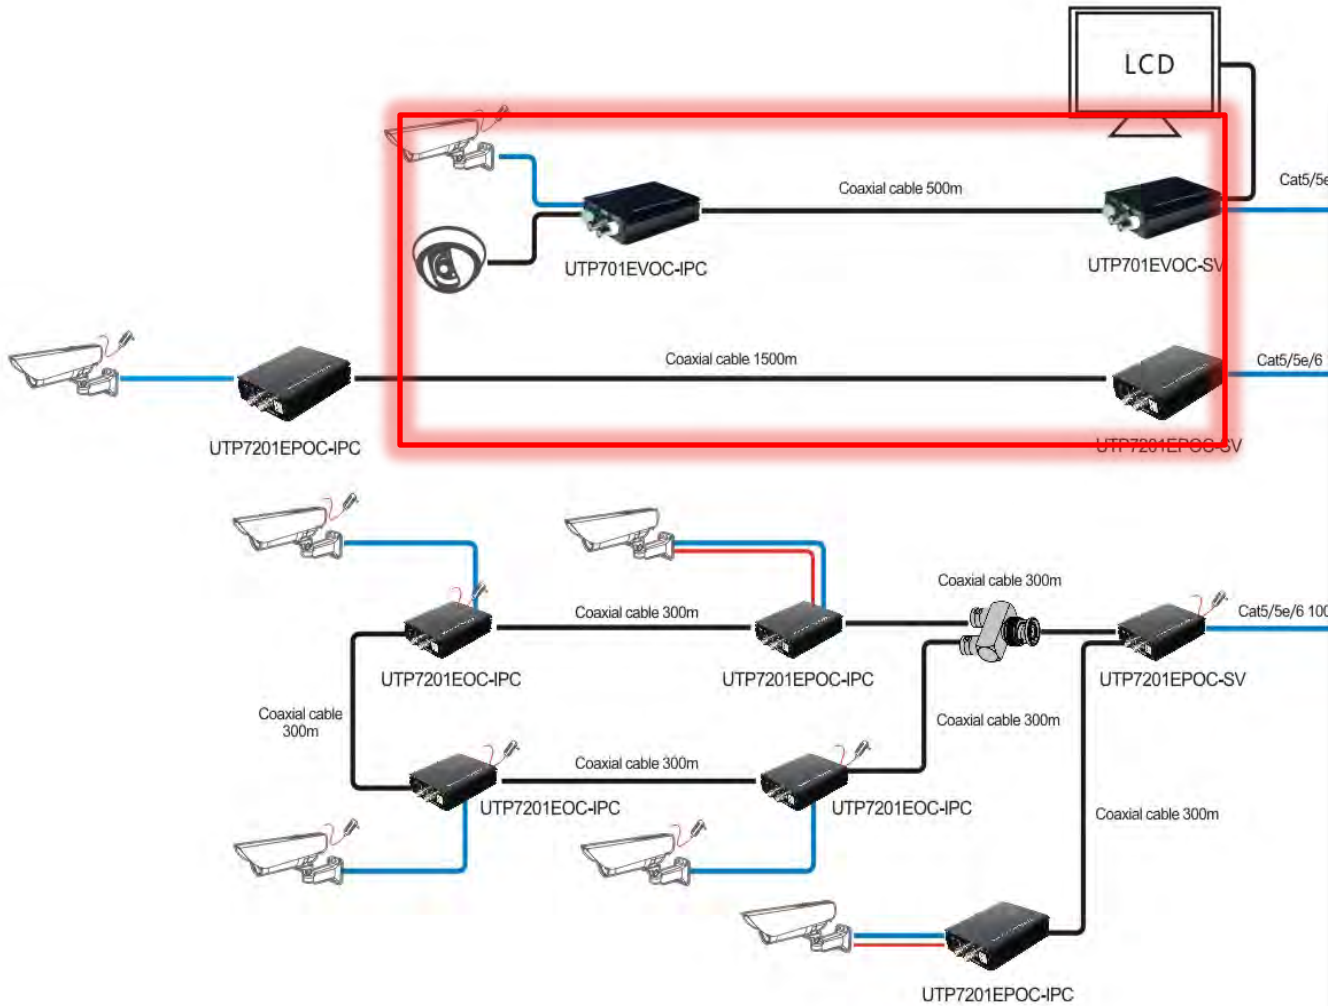

E & P Link Total Solution

Transmission Access

Access Convergence

Convergence Multi-Service

EPoC

EVoC

EOC

Optical Access

EP

PoE PoE+

IP over Coaxial Solution

Advantages:

Flexible configuration

- Point to Point network
- Bus network
- Star network
- ring network

Different cables optional

Cost saving

- Coaxial Cable
- UTP cable
- Telephone line
- Power line

Simplified wiring

Stability & User Friendly

UTEPO

Just make it simple

sales@utpvideo.com

IP over Coaxial Solution

Typical Applications

Ideal for upgrade projects from traditional security system

Hotels

Banks

Hospitals

Schools

IP over Coaxial Solution

Product Selection

Picture	Product Model	Transmitted signals	Transmission Distance	Ethernet bandwidth	Transmission Medium	Standards
	UTP7201EPOC	1CH IP video + 1CH DC power	Max, 2000m w/o power; 500m with power	100Base-Tx	Coaxial/UTP/telephone cable/power line	IEEE802.3 10Base-T IEEE802.3u 100Base-T IEC61000-4-2
	UTP7201EOC	1CH IP video	Max. 2000m	100Base-Tx	Coaxial/UTP/telephone cable/power line	IEEE802.3 10Base-T IEEE802.3u 100Base-T IEC61000-4-2
	UTP704E	4CH IP video	Max. 1500m	100Base-Tx	Coaxial/UTP/telephone cable/power line	IEEE802.3 10Base-T IEEE802.3u 100Base-T IEC61000-4-2
	UTP701EVO	1CH IP video + 1CH analog video	Max. 500m	100Base-Tx	Coaxial cable	IEEE802.3 10Base-T IEEE802.3u 100Base-T IEC61000-4-2