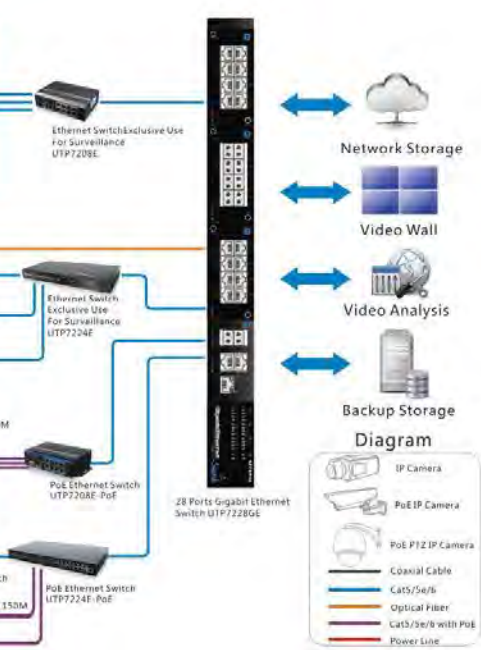

E & P Link Total Solution

Transmission Access

Access Convergence

Convergence Multi-Service

EPoC

EVoC

EOC

Optical Access

EP

PoE PoE+

IP over Coaxial Solution

Advantages:

Flexible configuration

- Point to Point network
- Bus network
- Star network
- ring network

Different cables optional

Cost saving

Ideal for upgrade projects from traditional security system

Hotels

Banks

Hospitals

Schools

IP over Coaxial Solution

Product Selection

Picture	Product Model	Transmitted signals	Transmission Distance	Ethernet bandwidth	Transmission Medium	Standards
	UTP7201EPOC	1CH IP video + 1CH DC power	Max, 2000m w/o power; 500m with power	100Base-Tx	Coaxial/UTP/telephone cable/power line	IEEE802.3 10Base-T IEEE802.3u 100Base-T IEC61000-4-2
	UTP7201EOC	1CH IP video	Max. 2000m	100Base-Tx	Coaxial/UTP/telephone cable/power line	IEEE802.3 10Base-T IEEE802.3u 100Base-T IEC61000-4-2
	UTP704E	4CH IP video	Max. 1500m	100Base-Tx	Coaxial/UTP/telephone cable/power line	IEEE802.3 10Base-T IEEE802.3u 100Base-T IEC61000-4-2
	UTP701EVO	1CH IP video + 1CH analog video	Max. 500m	100Base-Tx	Coaxial cable	IEEE802.3 10Base-T IEEE802.3u 100Base-T IEC61000-4-2