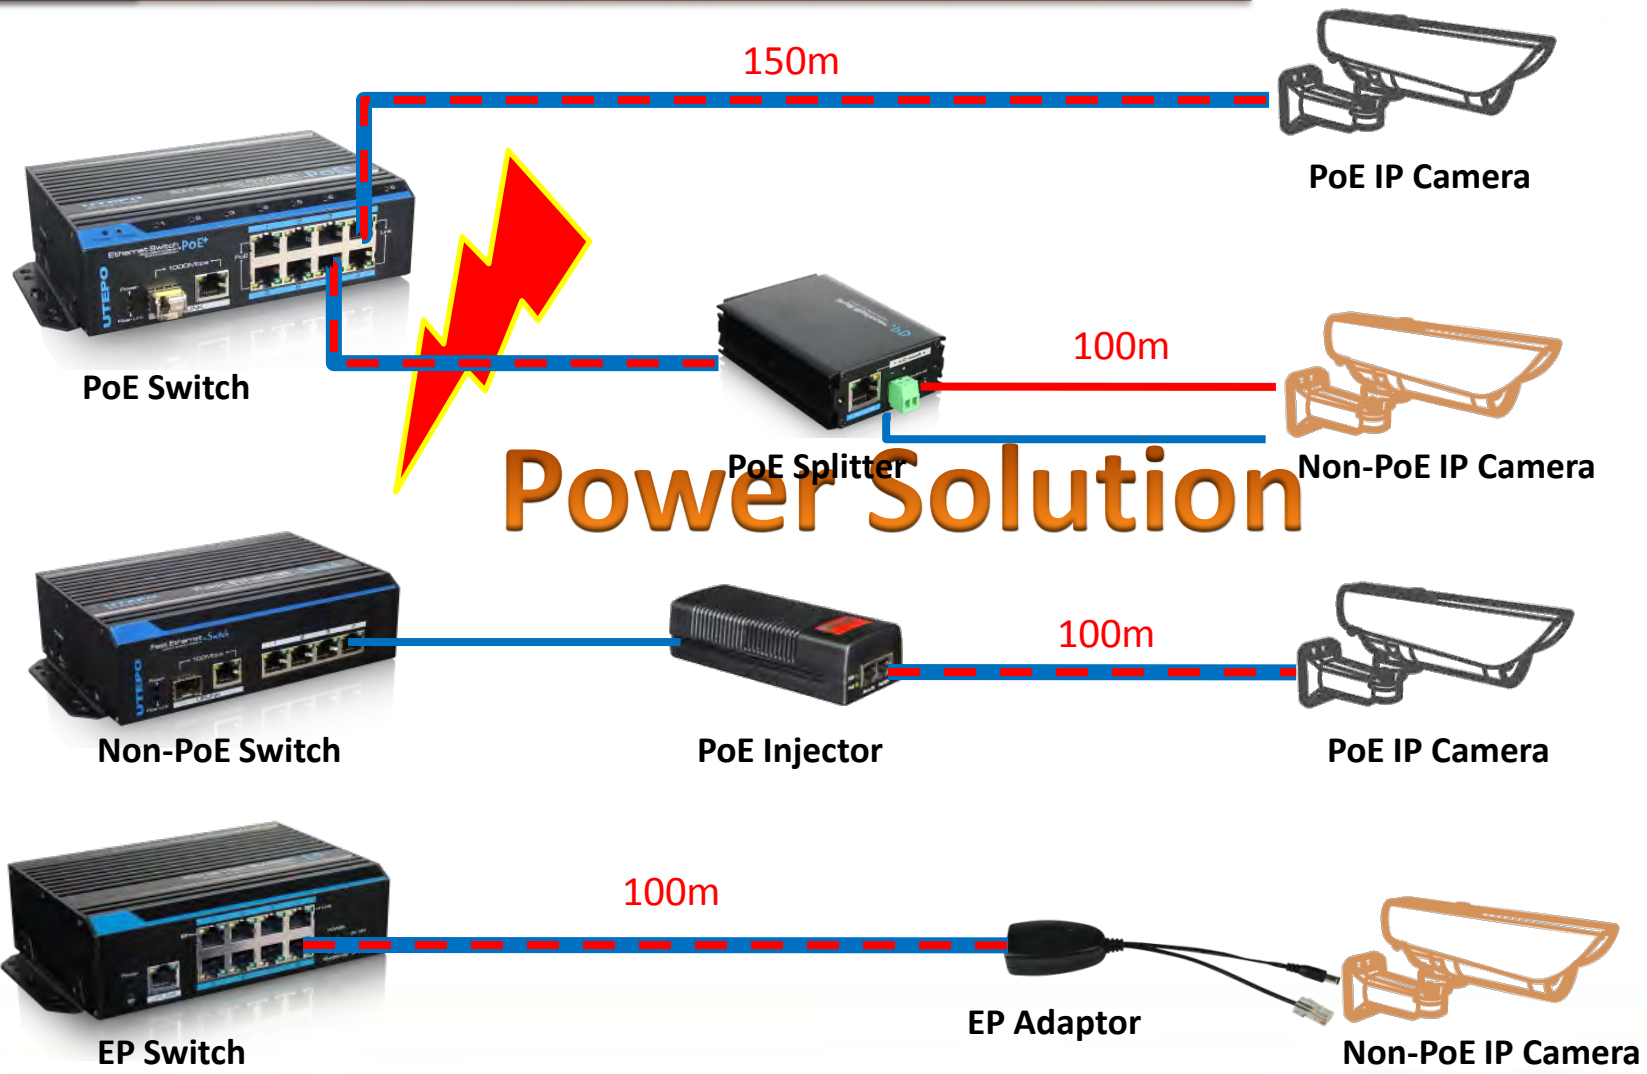

American **TOP** Brand

User friendly design
Reset button to reboot camera

IP over UTP cable/Fiber Solution

— Cat5/5e/6
— Power

Power Solution

IP over Fiber

Fiber Advantage:

- High bandwidth
- Long distance
- Data Security
- Good anti-EMI
-