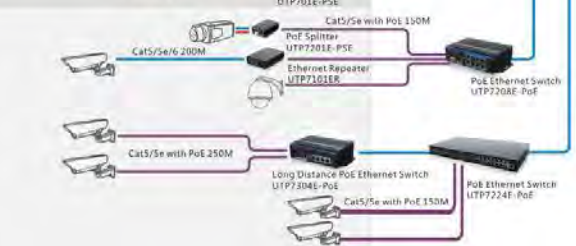

E & P Link Total Solution

Transmission Access

Access Convergence

Convergence Multi-Service

EPoC

EVoC

EOC

Optical Access

EP

PoE PoE+