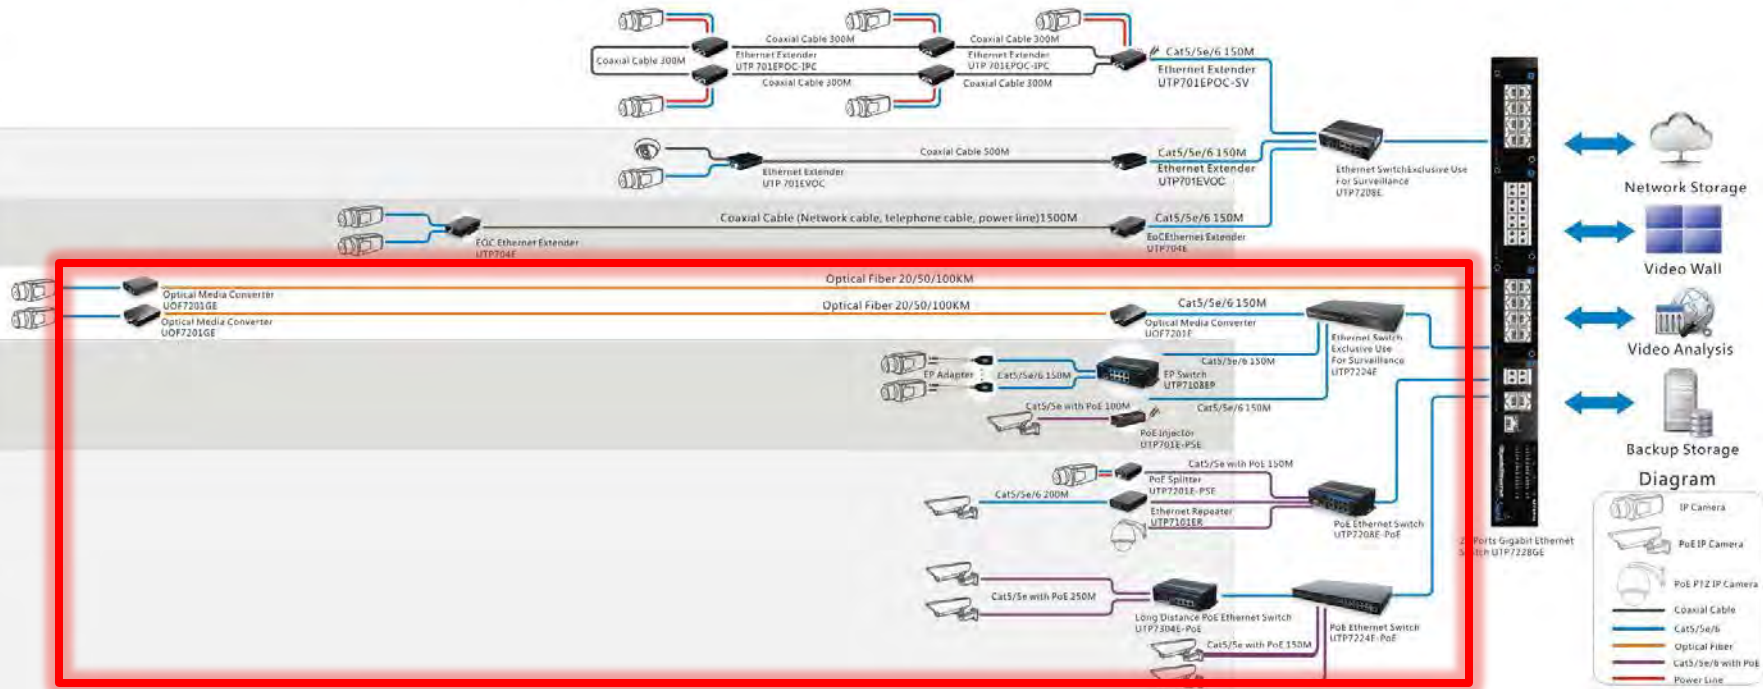

Ideal for upgrade projects from traditional security system

Hotels

Banks

Hospitals

Schools

IP over Coaxial Solution

Product Selection

Picture	Product Model	Transmitted signals	Transmission Distance	Ethernet bandwidth	Transmission Medium	Standards
	UTP7201EPOC	1CH IP video + 1CH DC power	Max, 2000m w/o power; 500m with power	100Base-Tx	Coaxial/UTP/telephone cable/power line	IEEE802.3 10Base-T IEEE802.3u 100Base-T IEC61000-4-2
	UTP7201EOC	1CH IP video	Max. 2000m	100Base-Tx	Coaxial/UTP/telephone cable/power line	IEEE802.3 10Base-T IEEE802.3u 100Base-T IEC61000-4-2
	UTP704E	4CH IP video	Max. 1500m	100Base-Tx	Coaxial/UTP/telephone cable/power line	IEEE802.3 10Base-T IEEE802.3u 100Base-T IEC61000-4-2
	UTP701EVO	1CH IP video + 1CH analog video	Max. 500m	100Base-Tx	Coaxial cable	IEEE802.3 10Base-T IEEE802.3u 100Base-T IEC61000-4-2

IP over UTP cable/Fiber Solution

Transmission Access

Access Convergence

Convergence Multi-Service

EPoC

EVoC

EoC

Optical Access

EP

PoE
PoE+

**100meters by
Cat5e/6 is not
long enough!**

**Transmitting rate is
too slow!**

**Bandwidth is
not large
enough!**

**I can not lay power
line for IP camera!**

**It can not
work in
harsh
environment!**