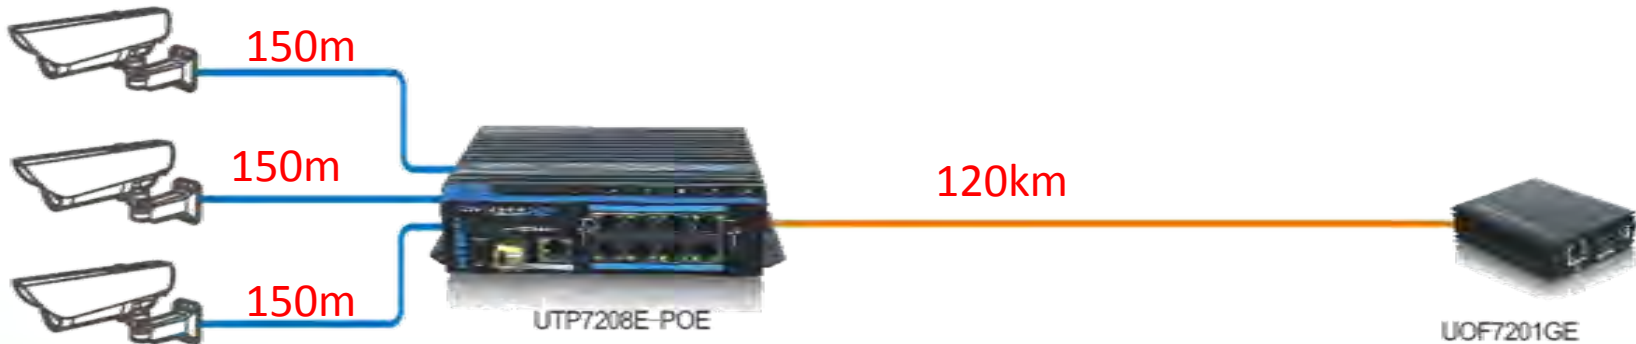

American **TOP** Brand

User friendly design
Reset button to reboot camera

IP over UTP cable/Fiber Solution

— Cat5/5e/6
— Power

Power Solution

IP over Fiber

Fiber Advantage:

- High bandwidth
- Long distance
- Data Security
- Good anti-EMI
-