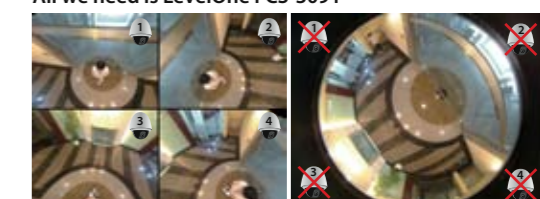

FCS-3091
2-Megapixel Fish-Eye PoE Dome Network Camera

360° Panoramic IP Surveillance from LevelOne, Germany

The LevelOne FCS-3091, 2-Megapixel PoE Dome Network Camera has a built-in fish-eye lens for a 360° panoramic wide angle view without any blind spots. Compared with traditional P/T/Z cameras, the FCS-3091 allows you to view a wide area and record the entire room instead of installing multiple cameras or solely focusing on one angle. In addition the FCS-3091 is compliant with the IEEE 802.3af PoE standard, and works particularly well with the LevelOne GEP-2450 PoE power management switch.

- 1/3" CMOS 2-Megapixel, 1600 x 1200
- H.264 and MJPEG compression
- 360° fish-eye panoramic wide angle view
- 9 different 360°/180° video modes with ePTZ function
- 2-Way audio with built-in microphone and speaker
- Micro SD/SDHC card slot for local storage
- Dual power support: 12V DC/PoE (IEEE 802.3af)

All we need is LevelOne FCS-3091

Non fish-eye camera FCS-3091 replaced 4 cameras

360° Panoramic View – no blind spot

Original view Double view

Works Well With - PoE Power Management Switch :

24GE PoE with 4 Dual Speed Combo SFP Web Smart Switch
PoE Power Management is the newest feature set to be added to LevelOne Switches, enabling users to manage, control and monitor their power devices from the control room. Among the PoE Power Management features is a PoE timer to scheduled power on/off of the PoE ports. It can also set prioritization on specified ports to control the power usage.