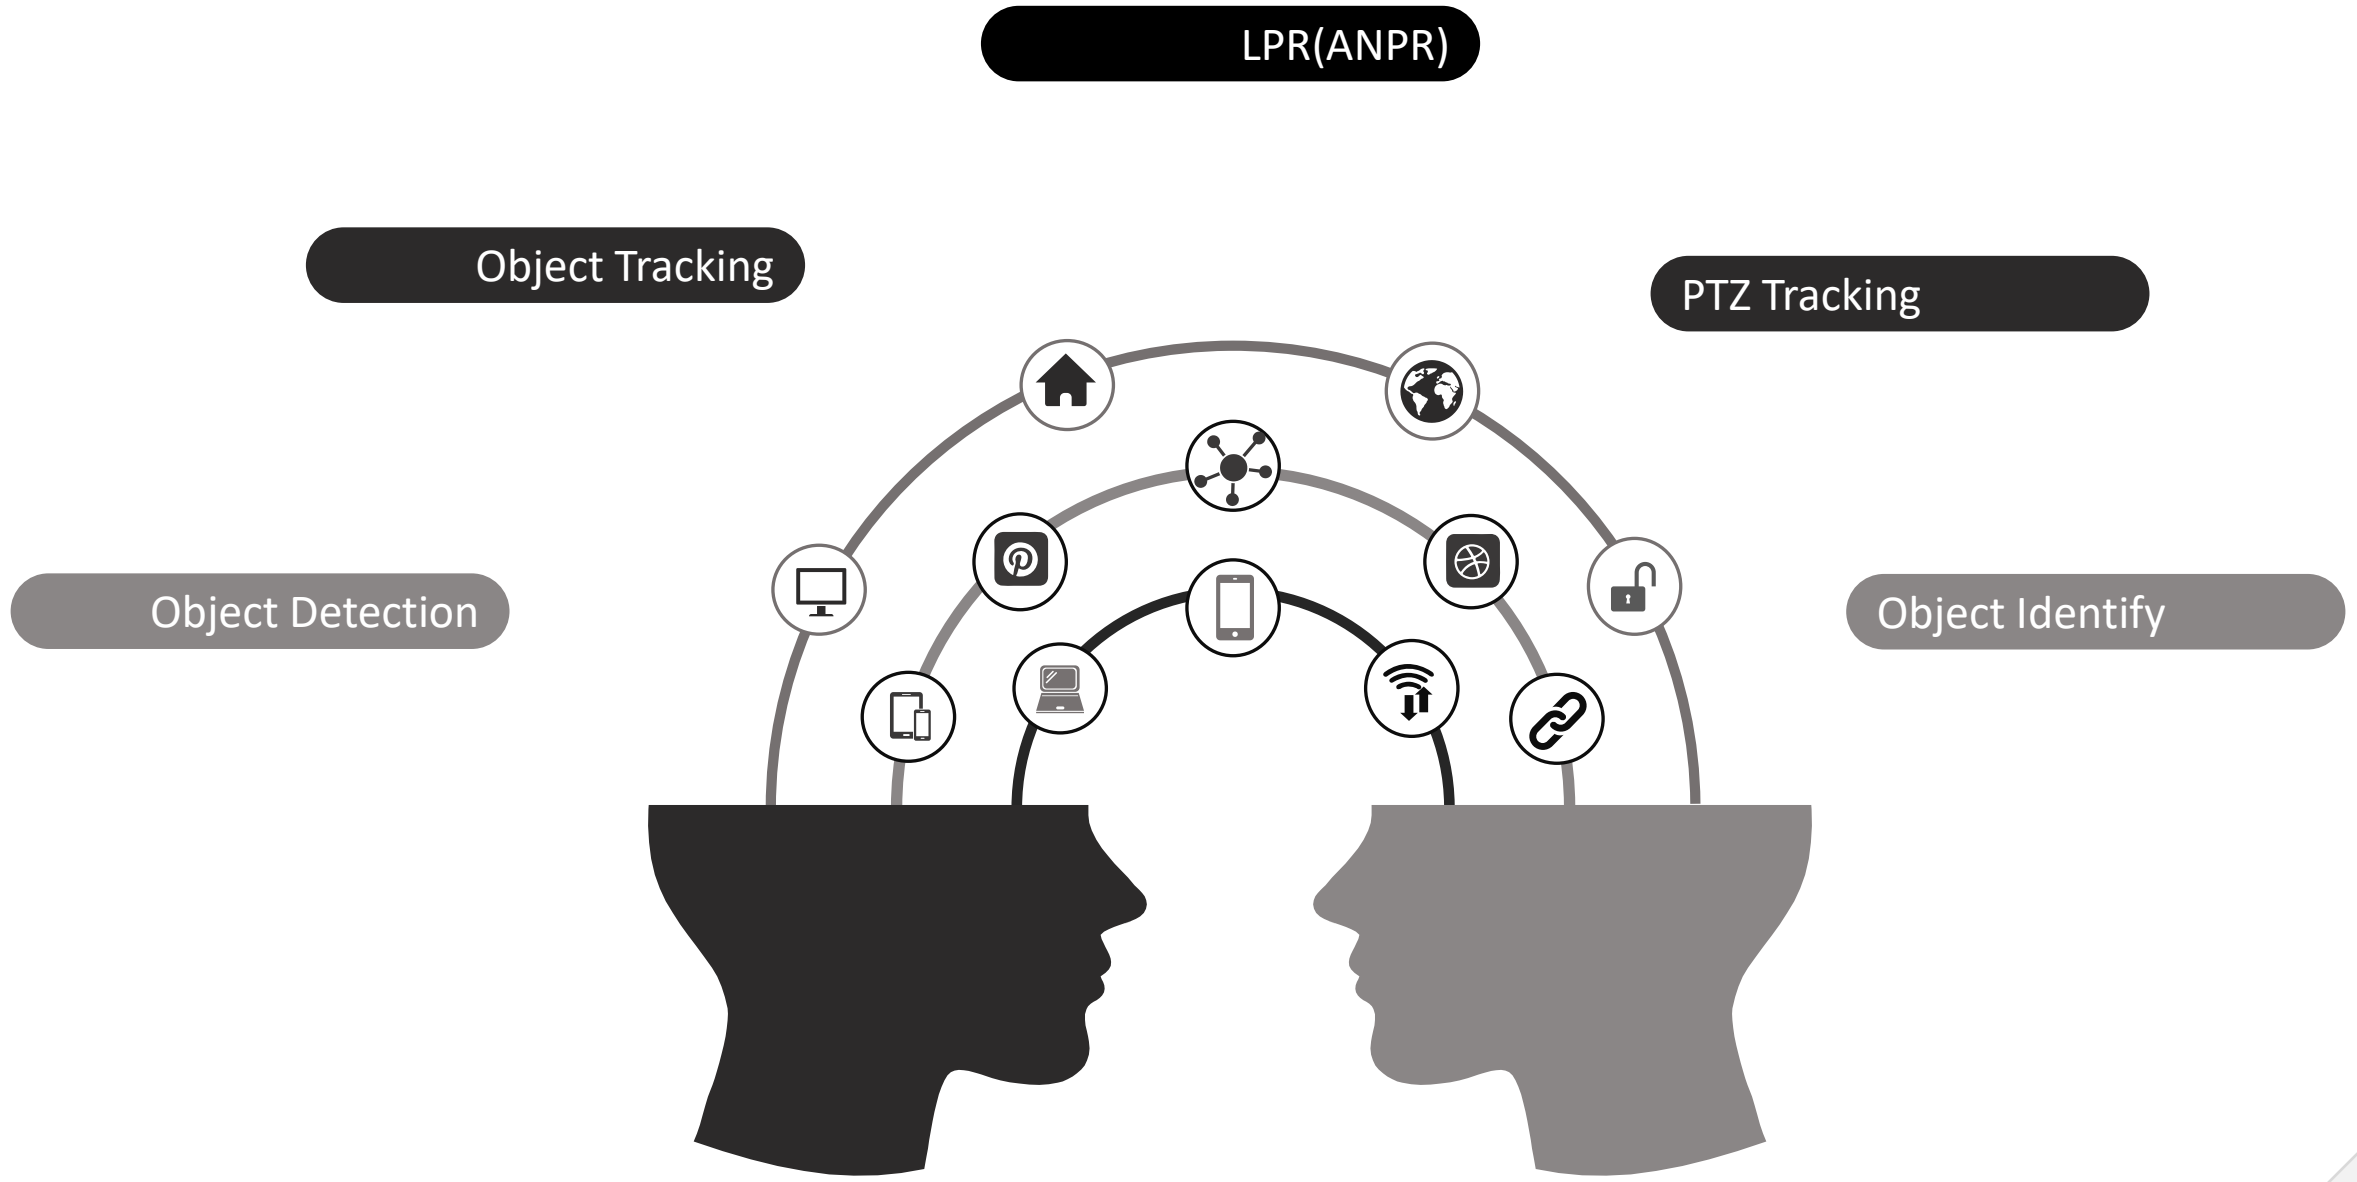

- Fully integrated with Various VMS
- Burn-in OSD
- Sensor & Alarm

Smart Home Solution

Egloo/ Egloo Lite

1/ 2.8" 2 Mega pixel
H.264 1080p 30fps
130° Wide angle
WiFi 2.4GHz 802.11 a/b/g/n
DC 5V/2A micro USB
AEC

Egloo Video Doorbell

1/ 2.8" 2 Mega pixel
H.264 1080p 30fps
142° / 160° Wide angle
WiFi 2.4GHz 802.11 b/g/n
Bluetooth 4.0 / 5.0
AEC, Full Duplex Audio

Cloud Service

Easy access
Safe / Secure
DB duplication

App

Easy access
iOS / Android
Two-way communication
Notifications

- All-in-one Solution
- Multi-user Access

- Video Analytics
- Real-time Notification

- Micro SD
- IR LED (Night mode)

>>>>> A.I

LPR(ANPR)

Object Tracking

PTZ Tracking

Object Detection

Object Identify

>>>> A.I Powered Products

IP CAMERA

VIDEO SERVER

ZOOM MODULE

IoT/HOME CAMERA