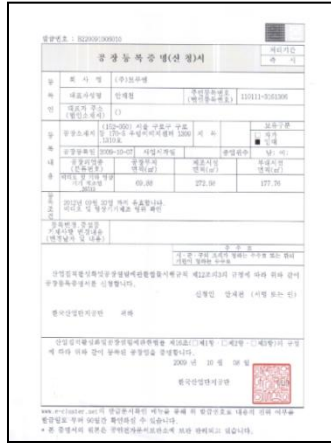

[Factory Registration]