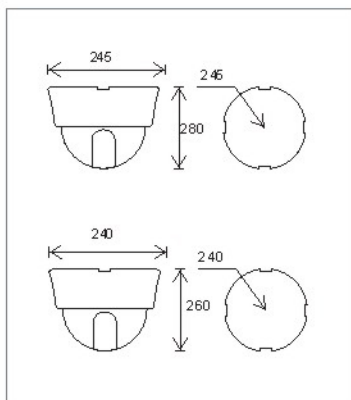

## RL-B153 / RL-B183 / RL-B126

- 1/3" SONY SuperHAD CCD
- 540/480/420 TV Lines
- Built-in 3.6mm (6/8/12mm optional)
- 3 Axis configuration

### Dimension(unit:mm)

### Specifications

Model	RL-B153	RL-B183	RL-B126
Signal System	PAL/NTSC		
Image Sensor	1/3" SONY SuperHAD CCD		
Horizontal Resolution	540 TV Lines	480 TV Lines	420 TV Lines
Lens	3.6mm(6/8/12mm optional)		
Min. Illumination	0.5 Lux /F1.2		
BLC	Auto		
AGC	Auto		
SN Ratio	More than 52 dB		
Video Output	Composite Video Output: 1.0Vpp-75Ω		
Synchronizing System	Internal/External		
Operation Temperature	-20°C to +50°C		
Power Supply	DC 12V ±1.0%		
Weight	0.24kg		