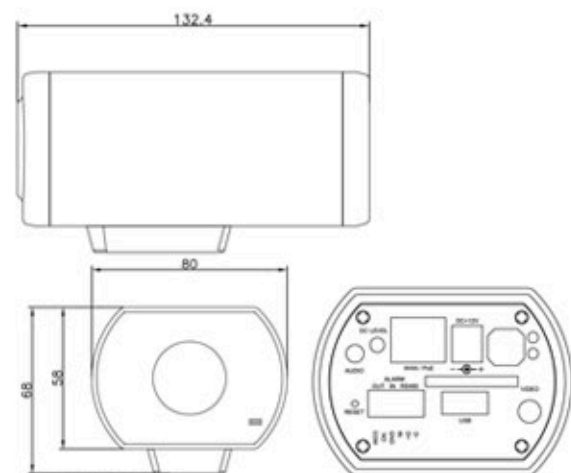

AR1500T

specifications	
Type	Fix box
Sensor	Aptina CMOS 1/2.5" progressive
Resolution	2592x1944 (5 Megapixel)
Frames per second	10
Compression	H.264/MPEG4/MJPEG
Lens type	4.5-10mm., megapixel, auto-iris, IR
Min. illumination	Color 0.1 Lux - Day/Night 0 Lux (IR)
Video out	SMA to BNC
Storage	SD/SDHC card and USB
Image tuning	AES/AWB
Day/Night	Yes
Audio	2 way, with microphone
Motion detection	Yes
Alarm in/out	Yes
Electric supply	DC12v. / POE 802.3af
Power consumption	DC 4.8W / POE 6.1W.
Security	Multilevel password, IP filter, HTTPS
Network protocol	TCP/IP, SMTP, FTP, HTTP, RTP/RTSP, RTCP, IPv4, UPnP, DynDNS, NTP, ICMP, DHCP
Networking	10/100 Mbps Ethernet, RJ45
Software platform	ONVIF/PSIA
Working temperature	-30/+75°C.
Weight (Net)	462 gr.
Size	132mm(L) x 80mm(W) x 58mm(H)
Regulatory approvals	FCC, CE, RoHS compliant
Options