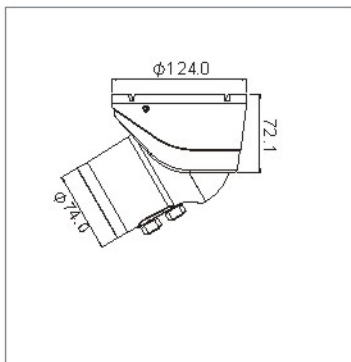

VANDAL DOME CAMERA

RL-H066 / RL-H056 / RL-H086 / RL-H026

- 1/3" Sony Super Had HAD™ CCD
- 650TVL, 540TVL, 480TVL, 420TVL
- 42Units 14 MIL Leds
- 4-9MM Mega pixel lens
- Applied in multi-surveillance area with multi-angle
- Easy installation and easy adjustment
- DC12V, DC12V/AC24V Dual Voltage option

Dimension(unit:mm)

Specifications

Model	RL-H066	RL-H056	RL-H086	RL-H026
Type of Sensor	1/3" SONY COLORED SUPERHAD CCD			
Horizontal Resolution	650TV Lines	540 TV Lines	480TVLines	420TV Lines
Video Output	1.0Vp -p, 75Ω BNC			
Lens	Electronic Synchronous Auto Zoom Lens : f4-9mm/F1.8			
LED	42 Units			
SN Ratio	> 60dB			
Control Mode	External manual focus			
Min. Illumination	Colored (0.1Lux) , Black and White (0.01Lux)			
Electronic Exposure	1/60-1/100000 (Sec)			
AGC	Auto			
Water Resistance	IP65			
Power Supply	DC12V, DC12V/AC24V option			