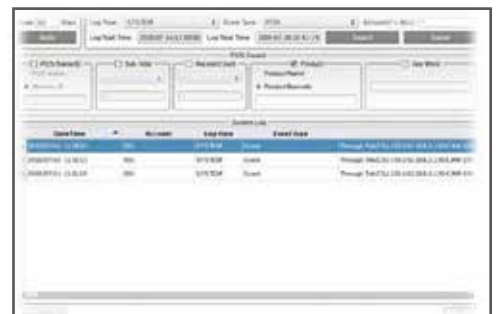

Video search