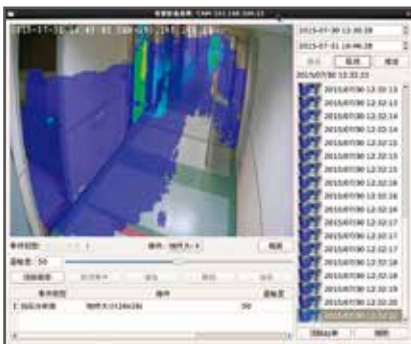

Video search

Transaction details with video

Indoor Positioning

Locate the customers to provide the instant and useful information

- * Analyze that where and how long the customers stay to have more valuable data of consumer behavior
- * Save more energy and provide more precise indoor positioning with BLE technology
- * Using triangulation to precisely locate the customers
- * Indicate the position of customers on e-map for tracking and guidance
- * Push the information to the app, digital signage or any other display on the spot

Heat Map

Heat maps enable you to quickly identify store hot spots, dead areas and bottlenecks.

People Counting

People counting helps you to count the number of visitors to have useful information for sales.