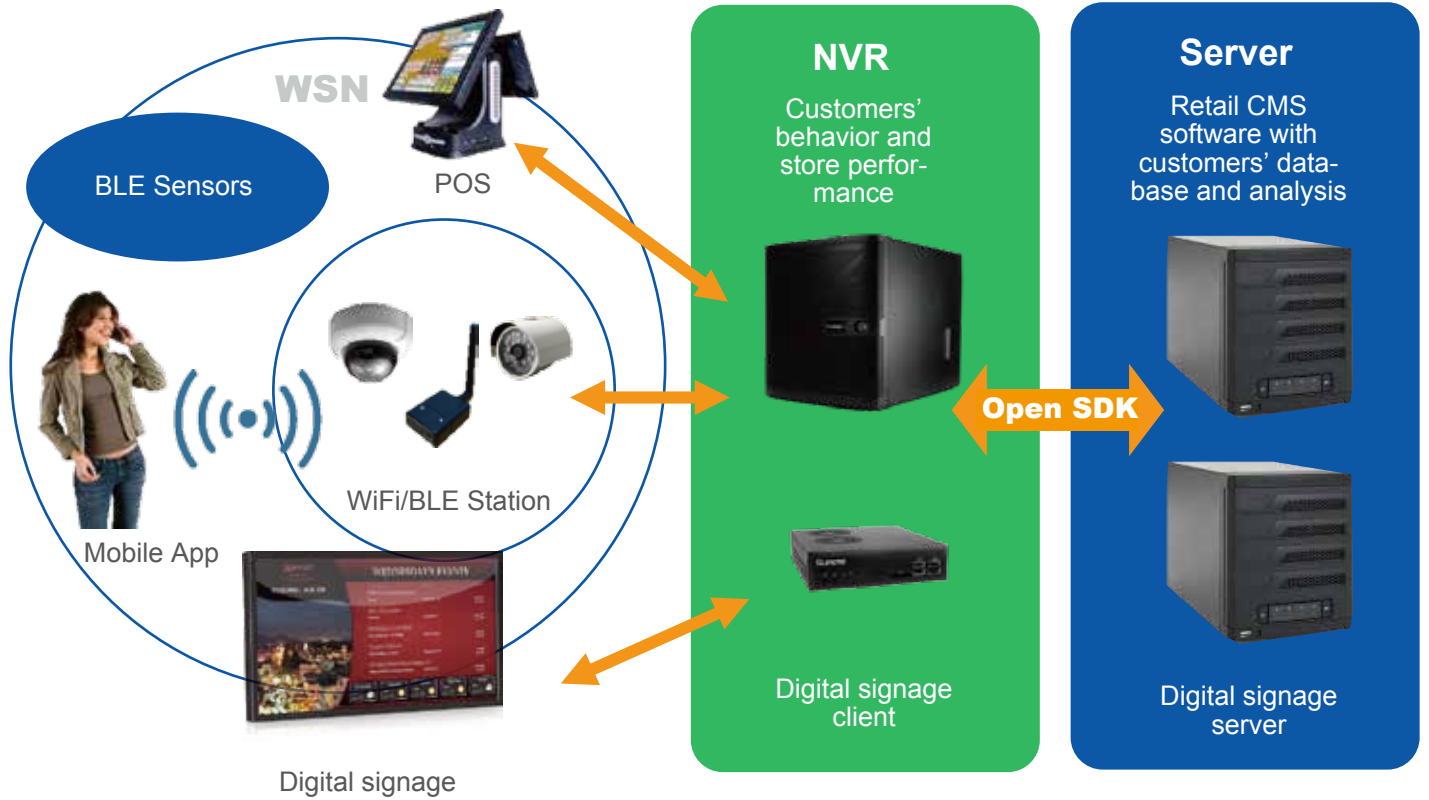

- * Every transaction detail will be overlaid into the video to have a complete protection
- * Support general plain-text POS transaction and the definition of key fields
- * Monitor specific key fields of transaction to generate alarms by user-defined conditions
- * Each IP Cam can include up to 2 POS information
- * Customized text overlay & display, font color
- * Flexible customization POS protocol
- * Remote monitoring & management
- * Up to 16 POS systems / 1 Leadtek NVR

Video search

Transaction details with video

Indoor Positioning

Locate the customers to provide the instant and useful information

- * Analyze that where and how long the customers stay to have more valuable data of consumer behavior
- * Save more energy and provide more precise indoor positioning with BLE technology
- * Using triangulation to precisely locate the customers
- * Indicate the position of customers on e-map for tracking and guidance
- * Push the information to the app, digital signage or any other display on the spot

Face Detection

Face Detection collects and highlights important features of customers for chain store managers to make accurate decisions

Sales Inquiry & Analysis

Precise promo & selling with Leadtek People Counting, Face Detection and Indoor Positioning

- * Smart search for the specific transaction record with video/snapshot
- * Analyze the transaction with People Counting results
- * Consumer behavior analysis:
 - ✓ Face snapshot
 - ✓ Upper body color
 - ✓ Traces & heat map
 - ✓ Position
- * User can search the record by:
 - ✓ Key Word
 - ✓ Product Name
 - ✓ Product Code
 - ✓ POS Name
 - ✓ Others