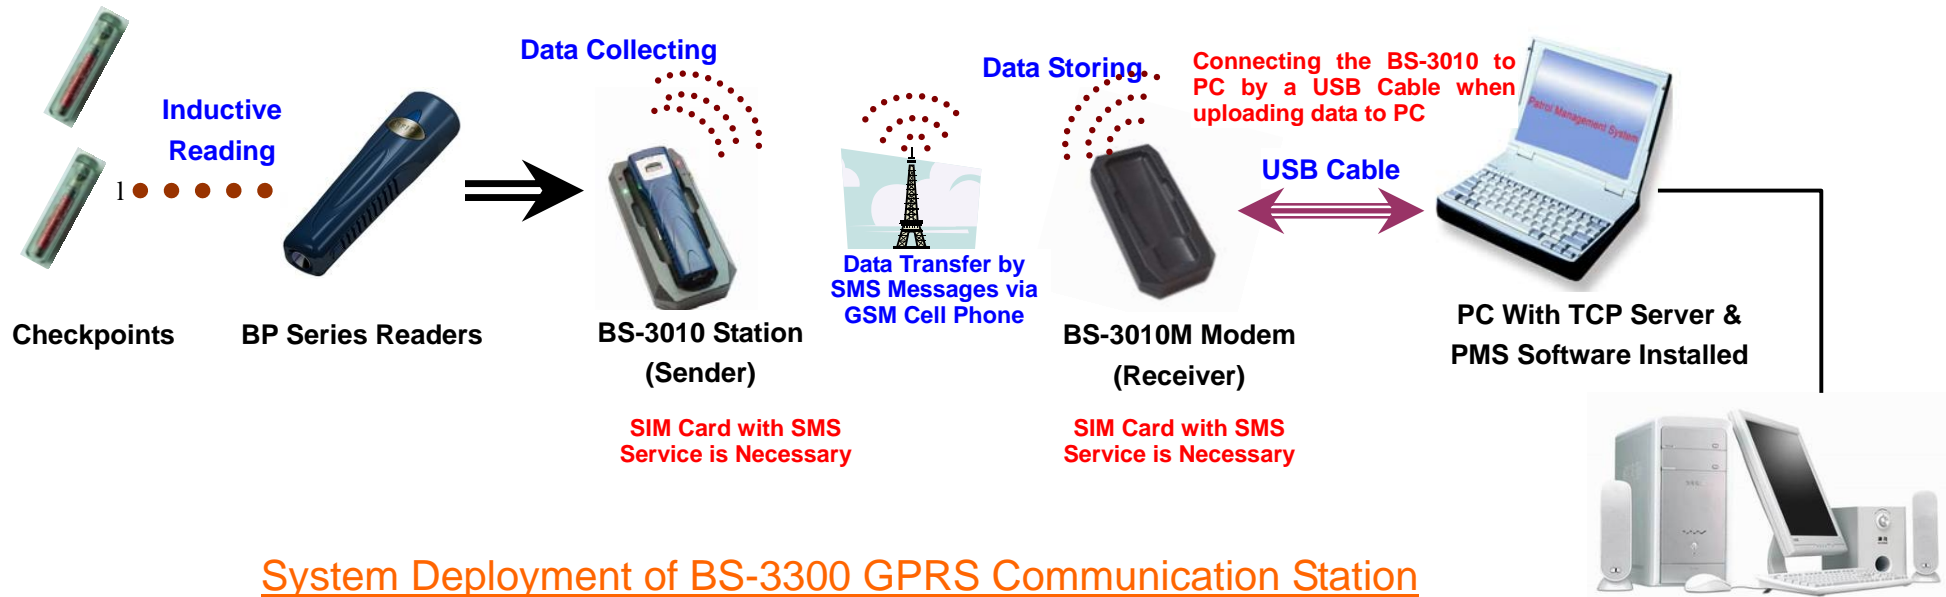

System Deployment of BS-1000 Interface

System Deployment of BS-2000 Supervisor's Unit

System Deployment of BS-6000 Ethernet Communication Station

System Deployment of BS-4000 & BS-4000M Landline Communication Station

System Deployment of BS-3010 & BS-3010M SMS Communication Station

System Deployment of BS-3300 GPRS Communication Station

System Deployment of BP-2002R GPRS Reader