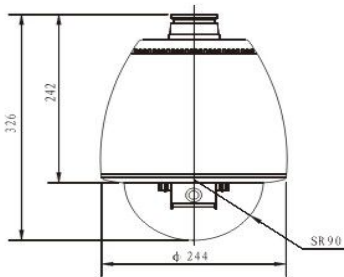

- ✧ PTZ position precision: $\pm 0.1^\circ$
- ✧ Address: 0~255
- ✧ Communication format standard: RS-485 (BUS) half-duplex
- ✧ Power on: ①wait for commands ②scan between two points ③auto call presets
- ✧ Mechanism structure: U pattern
- ✧ Build-in protocol: Auto recognise Pelco-D/P protocol
- ✧ Band rates: 1200/2400/ 4800/ 9600 optional
- ✧ Material of upper cover: high strength fireproof ABS material
- ✧ Material of lower cover: PMMA optical material
- ✧ Consumed power: J-DPH-8017: $\leq 30W$ (outdoor with auto temperature control); $\leq 20W$ (indoor); J-DPH-8006: $\leq 20W$ (indoor)
- ✧ Protection grade: IP66 (J-DPH-8017); IP65 (J-DPH-8006)

Dimension:

J-DPH-8017