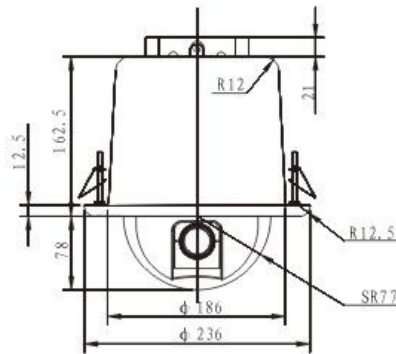

J-DPH-8006

Matching Brackets:

Ceiling mount J-IB-9012

Ceiling mount J-IB-9002