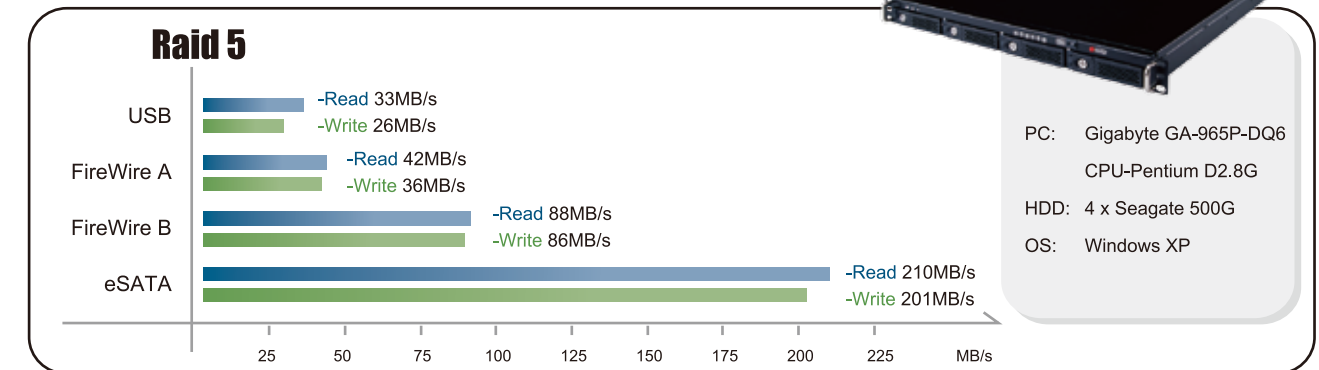

Performance Benchmark

Specifications

Model	NR701C	NR300A
Form-Factor	Desktop 4 bay	1U 4 bay
Host Interface	eSATA / FW400 / FW800 / USB2.0	
HDD Interface	SATA / SATA II	
No. of Disk(s)	Up to 4	
Raid Modes	Span, Raid 0, 10, 3, 5, 5+Spare	
LED Display for each Tray	Power On - White HDD Access - Blue (Flashing) HDD Fail - Red	
LED Display for Enclosure	Fan Normal - Green ; Fan Fail - Red Temp. Normal - Green ; Temp. over 50°C - Red RAID Mode - Blue ; RAID Selecting - Red (Flashing) ; RAID Confirmed - Red	
Alarm	Buzzer Beeping for HDD Fail, Fan-fail and Over temp.(over 50°C) occurs	
Material	Plastic and Aluminum alloy	Heavy-duty cold-rolled steel
Dimension	231(D) x 156(W) x 209(H) mm 9.1(D) x 6.1(W) x 8.2(H) inch	453(D) x 482(W) x 44(H) mm 17.8(D) x 19(W) x 1.73(H) inch
Power Supply	Single 220W (IPC-Grade) (AC Input: 100-240V, 50-60Hz)	
Cooling	One Hot-Swappable 70 x 70 x 15 mm	Two Hot-Swappable 75x75x28 mm Blower
System Requirements	Windows 2000/ XP/ Vista Mac OS X 10.3 or higher