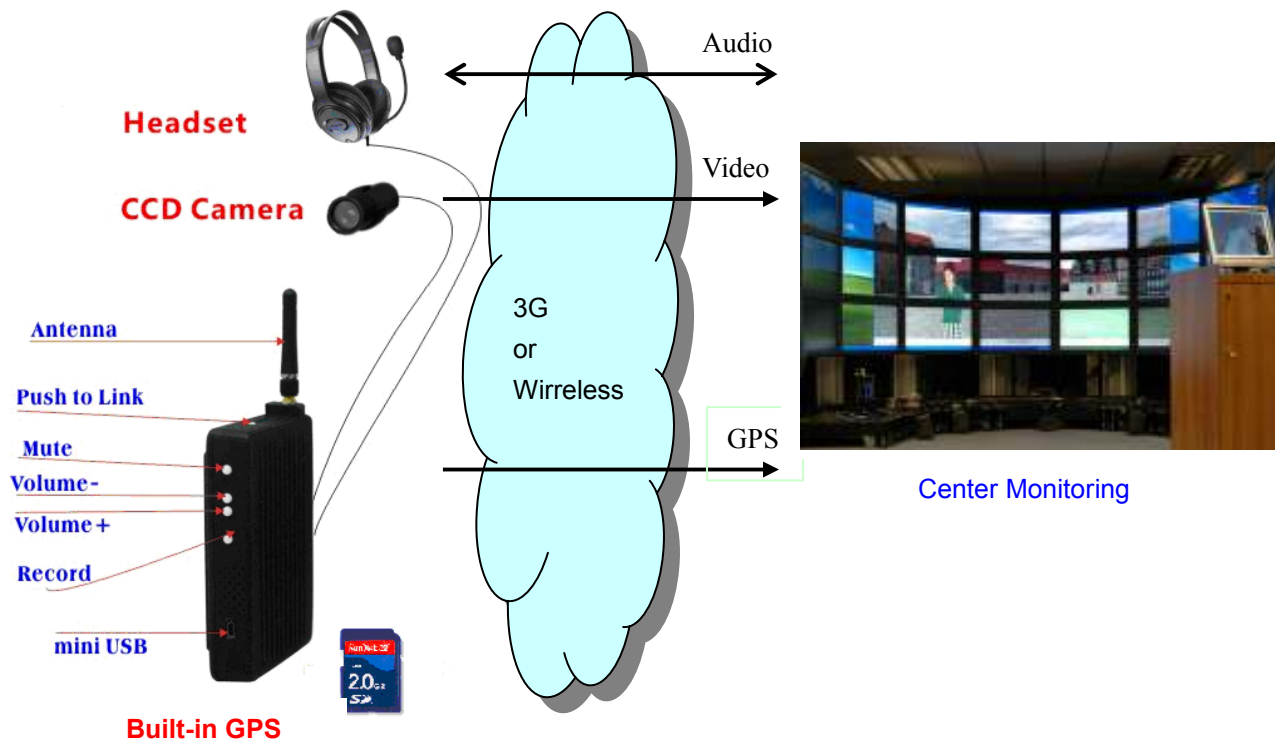

Object Tracking Kit

Model no.: HDVR01M

System Diagram

Applications

Taiwan Eagle CCTV Ltd.
Tel: +886-2-8791-4882
Fax: +886-2-8791-6851
Http://www.eaglecctv.com.tw
Email: sales@eaglecctv.com.tw

Features

- 1) Two models are available. 3G or WIFI networking.
- 2) "Push to Link" to the remote central site for a live connection.
- 3) "SMS Request to Link" from remote site to make a live connection.
- 4) Making VoIP phone call or Video VoIP phone call when linked to remote site.
- 5) Sending current GPS location to remote at pre-set time interval.
- 6) Saving GPS data to SD card.
- 7) Recording Video Image to SD card.

Operation Modes

- 1) Deep Sleep Mode.
- 2) GPS Recording Mode.
- 3) GPS Recording and Reporting Mode.
- 4) GPS and Video Recording Mode.
- 5) GPS and Video Recording and live link Mode.

Specification

- 1) Built-in CCD camera recording @ MJPEG/ MPEG4 image.
- 2) Built-in GPS.
- 3) Built-in HSDPA or HSUPA (3G or wireless networking)
- 4) >8 Hrs video and GPS recording on SD card
- 5) 3~4 Hrs continuous link operation.
- 6) Li-Ion Battery Operation.
- 7) Internal high dynamic audio codec for field conference