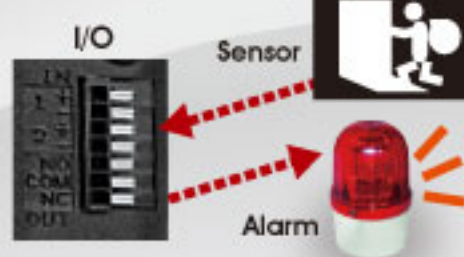

Features

4x digital zoom provide you with detailed image

Megapixel sensor and lens with H.264, MPEG-4, MJPEG codecs provide the clearer HD quality pictures

Built-in IR light sensor and IR lamp for 24 hours 7 days surveillance under any light condition

Digital I/O for external sensor and alarm (2 in / 1 out)

2-way audio and Automatic Response System

Intelligent 32 channel monitoring with motion and facial detection

iWizard Easy Install

MicroSD card slot for local image capture storage