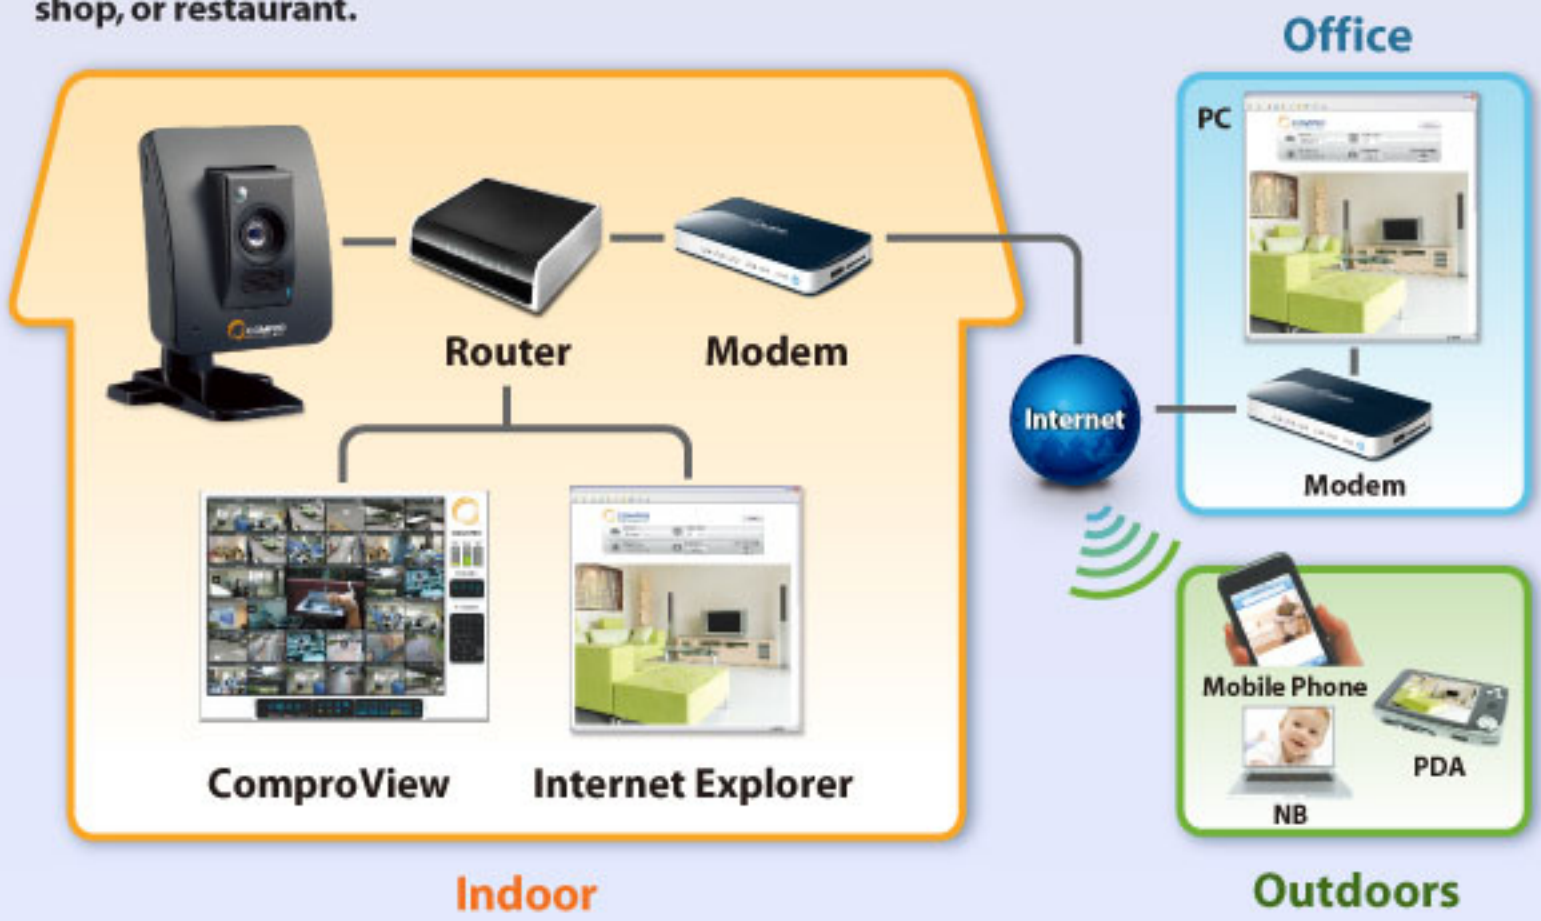

IP70 Day & Night Megapixel/HD H.264 Network Camera

Compro IP70 camera series offers best-in-class high quality megapixel HD image yet affordable surveillance solution, ideal for securing locations such as home, small business, hotel, shop, or restaurant.

Features

4x digital zoom provide you with detailed image

Megapixel sensor and lens with H.264, MPEG-4, MJPEG codecs provide the clearer HD quality pictures

Built-in IR light sensor and IR lamp for 24 hours 7 days surveillance under any light condition

Digital I/O for external sensor and alarm (2 in / 1 out)

2-way audio and Automatic Response System

Intelligent 32 channel monitoring with motion and facial detection

iWizard Easy Install

MicroSD card slot for local image capture storage