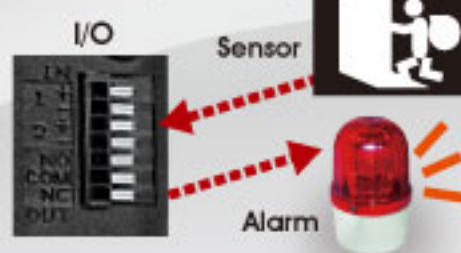

Features

4x digital zoom provide you with detailed image

Megapixel sensor and lens with H.264, MPEG-4, MJPEG codecs provide the clearer HD quality pictures

Built-in IR light sensor and IR lamp for 24 hours 7 days surveillance under any light condition

Digital I/O for external sensor and alarm (2 in / 1 out)

2-way audio and Automatic Response System

Intelligent 32 channel monitoring with motion and facial detection

iWizard Easy Install

MicroSD card slot for local image capture storage