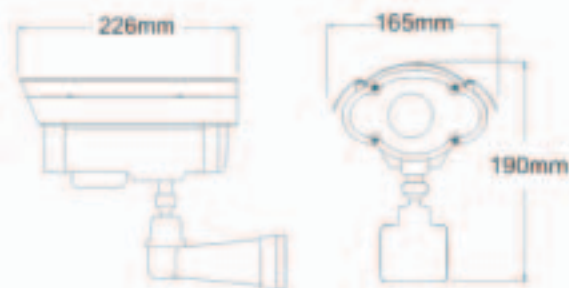

# ForeSight

- ▶ Day/Night High Resolution
- ▶ Long IR range camera up to 70 meter
- ▶ Dual CCD Color and B/W with up to 600 TVL
- ▶ Change from Color to B/W mode automatically or manually, ideal for day and night 24-hour surveillance
- ▶ Vari-focal Lens, Lens adjustable from wheels outside
- ▶ Optional Built-in Thermostatically Controlled Heater
- ▶ S/N Ratio  $\geq$  52dB
- ▶ Fully-Integrated Enclosure with Camera and Lens
- ▶ Versatile, Aesthetically Neat and Sleek Bullet design housing
- ▶ Concealed Cabling / Cable Protect Bracket
- ▶ The camera is quick and easy to install in a variety of indoor or outdoor applications

	FST-N94583	FST-N9483	FST-2C9H83	FST-2C983
Signal System	PAL/NTSC	PAL/NTSC	PAL/NTSC	PAL/NTSC
Image Device	1/3" Color SONY CCD			
Resolution	Color 540TV Lines	Color 420TV Lines	Color 540TV Lines B/W600TV Lines	Color 540TV Lines B/W600TV Lines
Built-in Lens Type	8 to 40mm Varifocal Lens		8 to 22mm Varifocal Lens	
Min. Illumination	0Lux [IR ON]			
BLC	Auto			
AGC	Auto			
S/N Ratio	More than 52 dB			
Illuminated IR Distance	60 to 70 Meters			
View Angle	60°			
No of Built-in LED Lights	8pcs. High-brightness IR LED & 22pcs $\phi$ 5mm LED		42pcs. 850nm Infra-red LED	
Waterproofing Criterion	IP 65			
Video Output	Composite Video Output (1.0Vp-p 75 $\Omega$ Terminated)			
Control Mode	Manual Focus			
Operating Temp	-20°C ~ 50°C Rh95% MAX			
Power Consumption	DC 12V ( $\pm$ 10%)			
Net Weight	2.1kg			