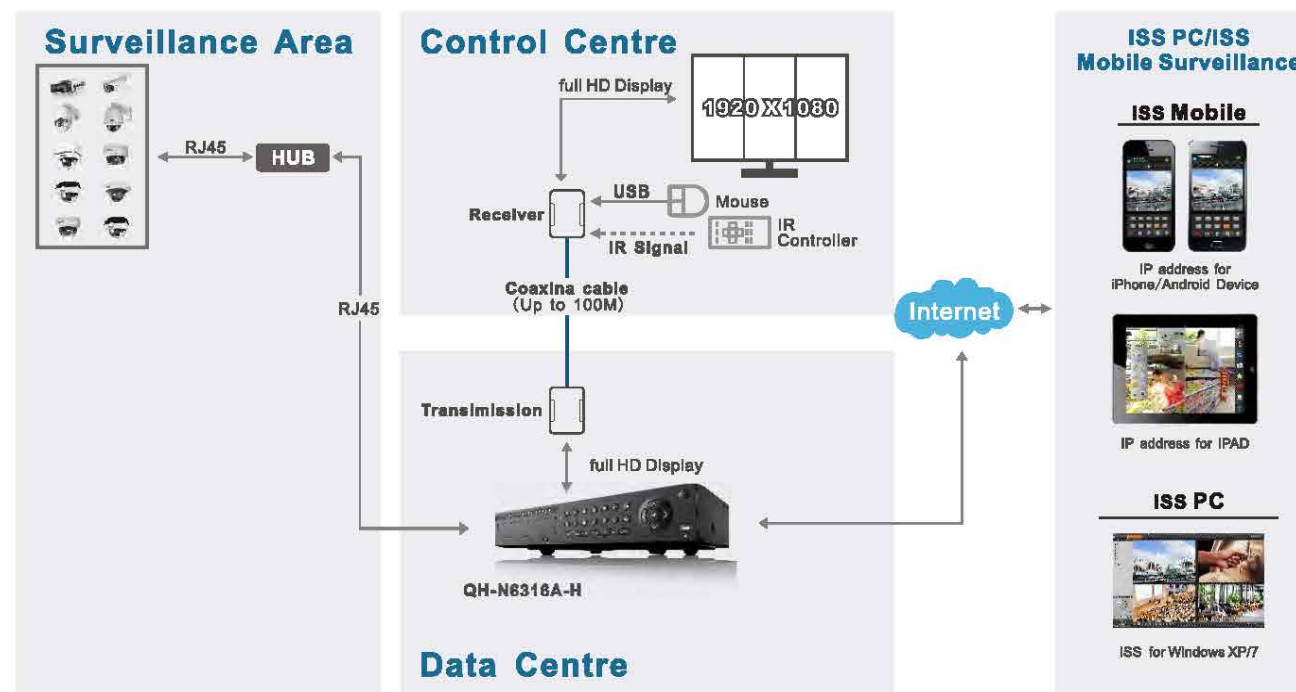

1 Camera Connection Diagram

10 Cameras Connection Diagram

Retail/Bank/Office Security

Manage your business in an intelligent way.
Improve service quality and prevent shoplifting.

128CH ISS

Manage all IP cameras and NVR images on one computer.
Free & Simple.

ISS Management software for Windows XP/7

16 Cameras Connection Diagram

> 16 Cameras Connection Diagram

Shop/Home Security

Record your daily business in high quality.
Get access to it from anywhere around the world.