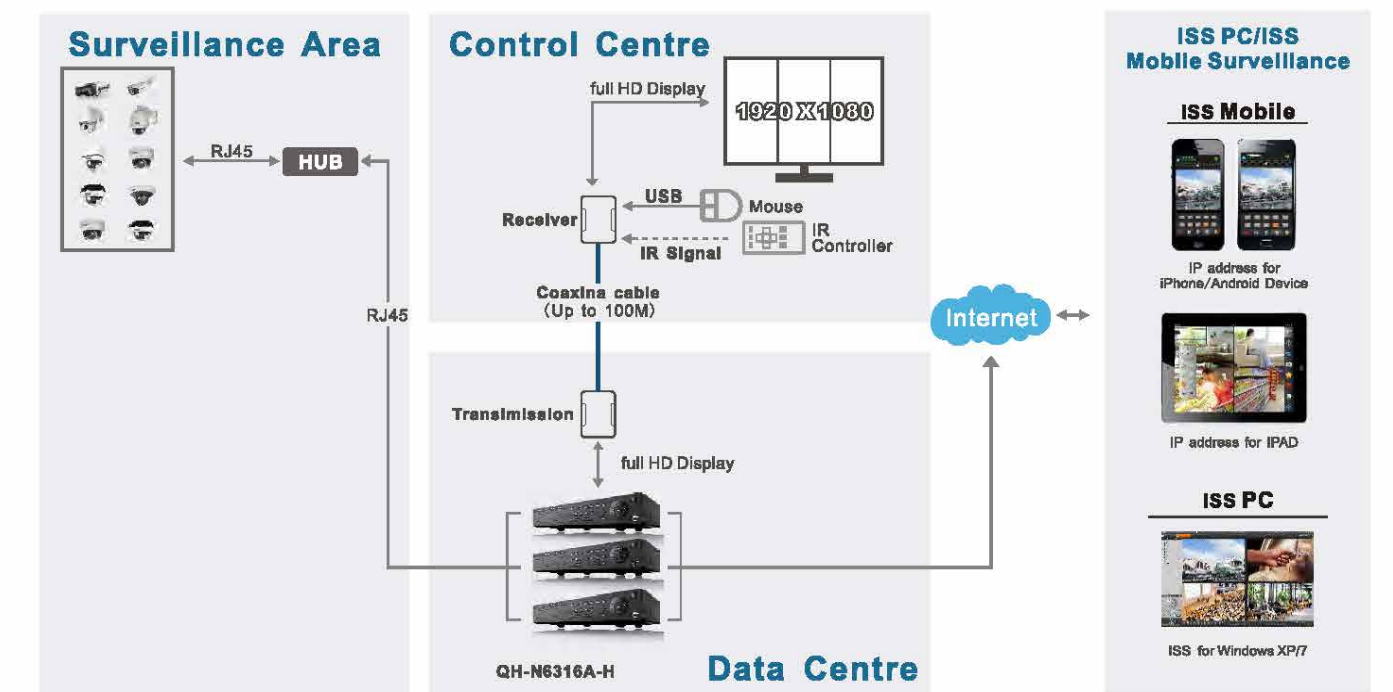

1 Camera Connection Diagram

10 Cameras Connection Diagram

Retail/Bank/Office Security

Manage your business in an intelligent way.
Improve service quality and prevent shoplifting.

128CH ISS

Manage all IP cameras and NVR images on one computer.
Free & Simple.

ISS Management software for Windows XP/7

16 Cameras Connection Diagram

> 16 Cameras Connection Diagram

Shop/Home Security

Record your daily business in high quality.
Get access to it from anywhere around the world.