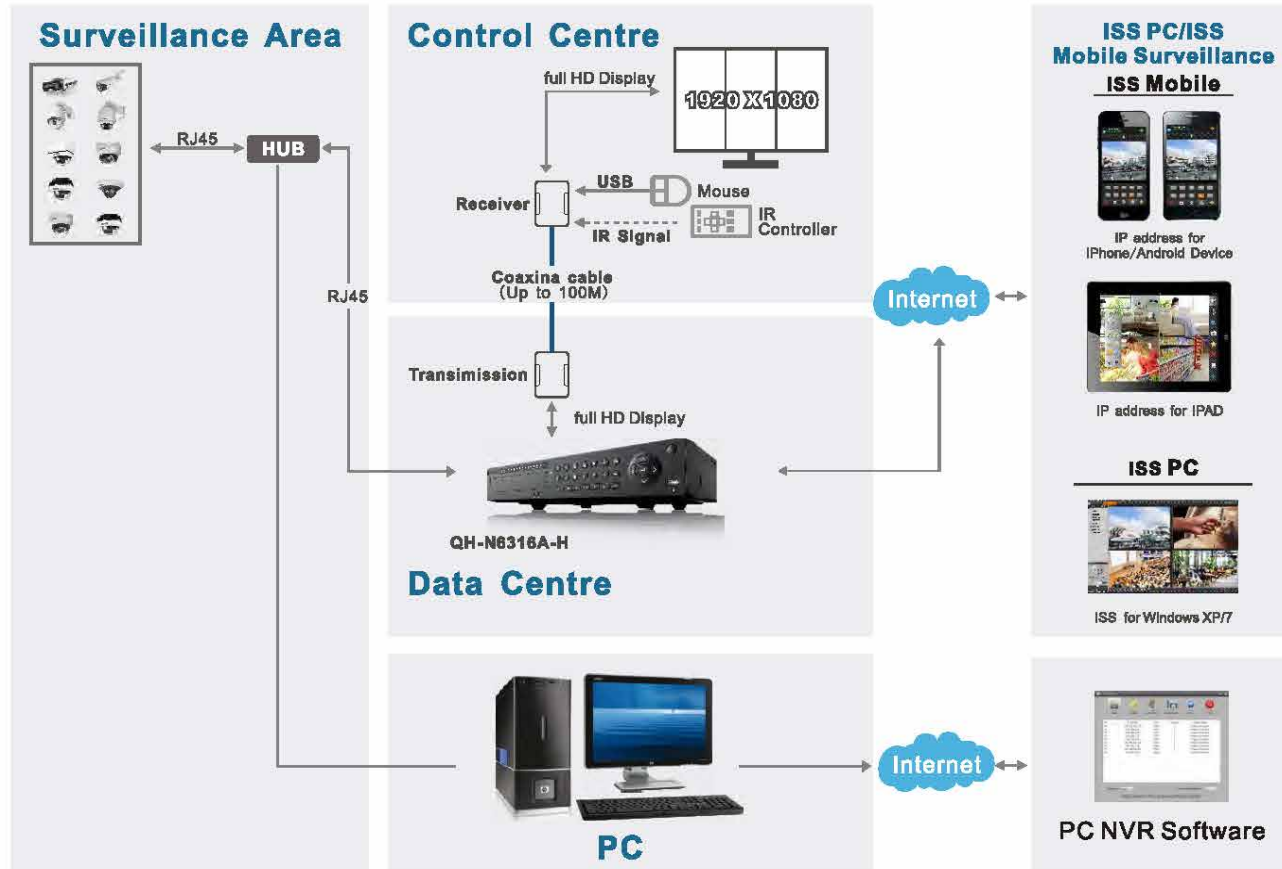

1 Camera Connection Diagram

10 Cameras Connection Diagram

Retail/Bank/Office Security

Manage your business in an intelligent way.
Improve service quality and prevent shoplifting.

128CH ISS

Manage all IP cameras and NVR images on one computer.
Free & Simple.

ISS Management software for Windows XP/7

16 Cameras Connection Diagram

> 16 Cameras Connection Diagram

Shop/Home Security

Record your daily business in high quality.
Get access to it from anywhere around the world.