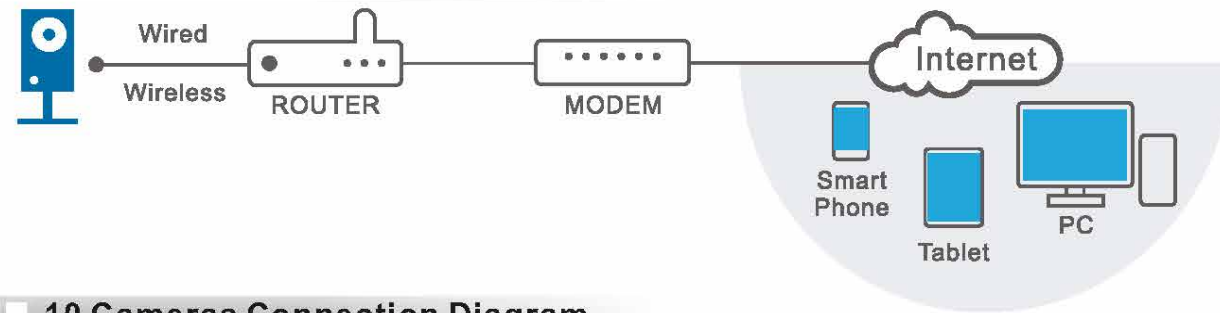

1 Camera Connection Diagram

10 Cameras Connection Diagram

Retail/Bank/Office Security

Manage your business in an intelligent way.
Improve service quality and prevent shoplifting.

128CH ISS

Manage all IP cameras and NVR images on one computer.
Free & Simple.

ISS Management software for Windows XP/7

16 Cameras Connection Diagram

> 16 Cameras Connection Diagram

Shop/Home Security

Record your daily business in high quality.
Get access to it from anywhere around the world.