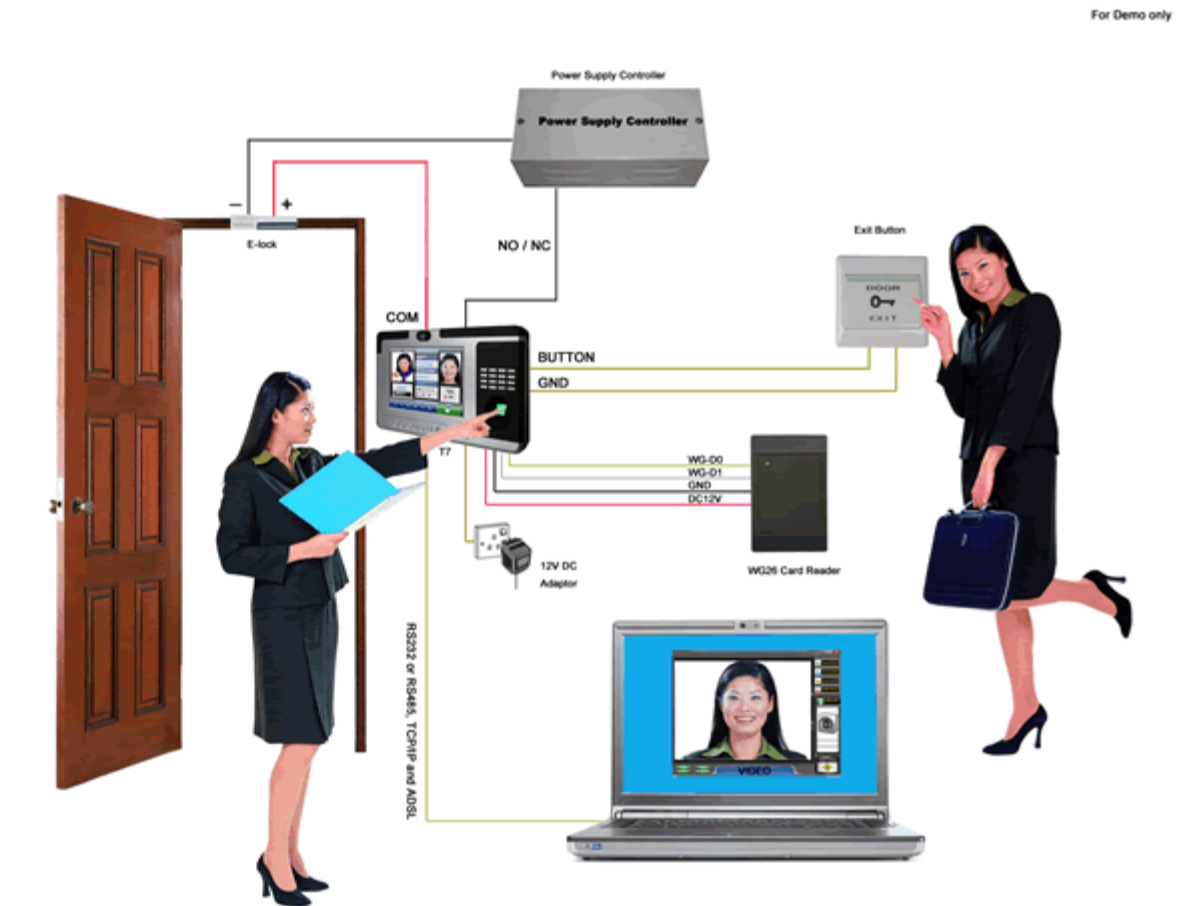

FINGERPRINT CAMERA TIME ATTENDANCE AND ACCESS CONTROL SYSTEM

Security & Protection

ZKS-T7

- ✿ It is The Multimedia Fingerprint Time&Attendance and Access Control Identification Terminal which adopts advanced North Korean fingerprint algorithm nowadays
- ✿ Fingerprint, card, password, fingerprint+card, fingerprint+password and taking pictures by camera for high security and precision
- ✿ RS232,RS485, TCP/IP, Weigand26, USB and ADSL communication
- ✿ Embedded Proximity or Mifare card reader and Camera with simple IP Camera function
- ✿ Menu language: English, French, Spanish, Czech, Indonesian, Portuguese, Turkish and so on
- ✿ 10,000 fingerprint templates, everybody can register 10 fingers
- ✿ TFT 8 inches LCD for enjoying, Slided notice, advertisement and music play

FINGERPRINT CAMERA TIME ATTENDANCE AND ACCESS CONTROL SYSTEM

Security & Protection

ZKS-T7

Standalone

TCP/IP Environment

Door Access Control

FINGERPRINT CAMERA TIME ATTENDANCE AND ACCESS CONTROL SYSTEM Security & Protection

ZKS-T7

T7 is the advanced product of ZKS in 2007 that can be used in both Time Attendance and Access Control, even IP Camera applications, but it is not traditional one. The scientific definition is the Multimedia Fingerprint Time&Attendance and Access Control Identification Terminal with simple IP Camera. High identification rate is less than one second; Linux operating system and ARM9 hardware platform; Big 8 inches color LCD, showing personnel image, advertising and notice and so on; Inimitable and fancy design; Particular six kinds of work codes check on work accurate attendance advantageously. It is a kind of ideal product for high end consumption.