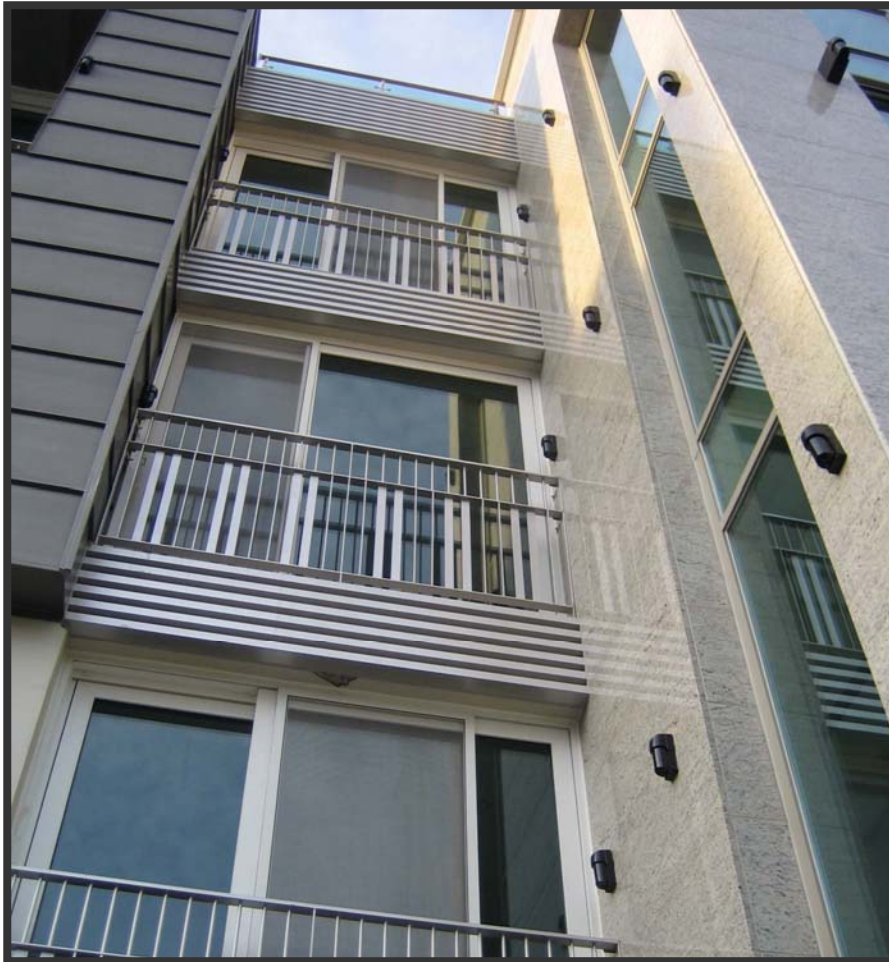

Installation Case Studies

KMT CO., LTD

Photo Beam Detector Installation

Outside the town house

Photo Beam and MPB Installation

Outside the town house

Photo Beam outdoor windows

MPB outdoor windows

Photo Beam and PIR Installation

Outside the town house

Photo Beam Installation

Spacer used for projected walls

PB-30P Ivory installed for outdoor windows

PIR (PA-0012P/0112/0112DD) for ceiling installation