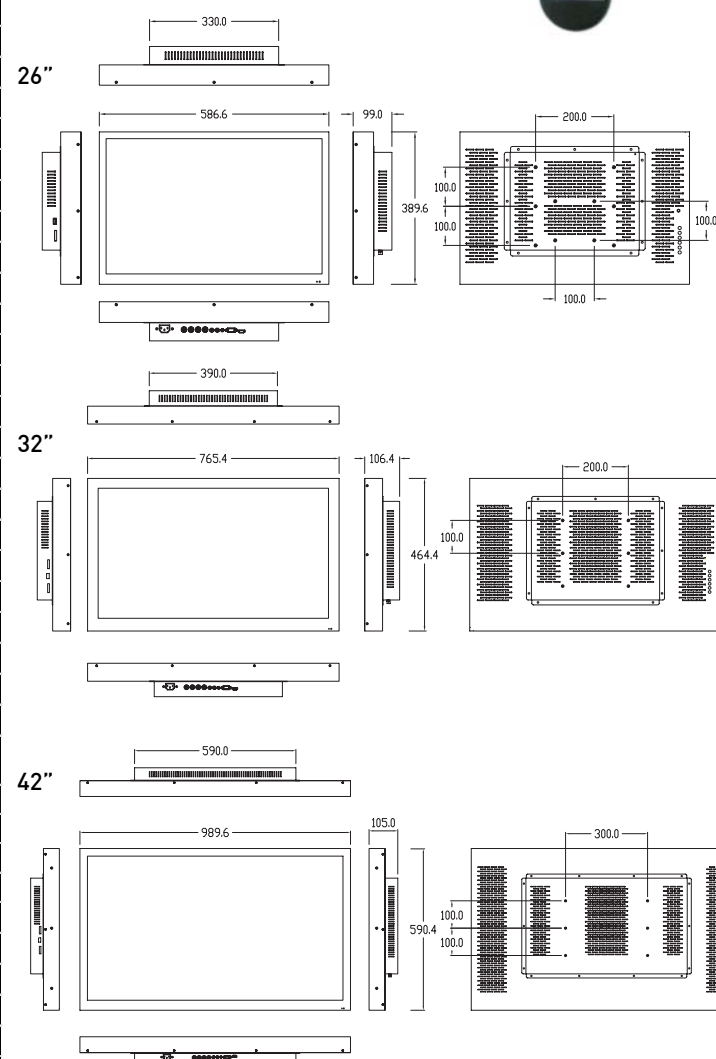

## Looping function

2 BNC inputs and 2 BNC outputs

## IR Remote Control

## Specifications:

METAL SERIES	A26M1-4D	A32M1-4D	A42M1-4D
<b>Display</b>			
Screen Size	26"	32"	42"
Max Resolution	1920 x 1200	1366x768	1920x1080
Brightness	400cd/m <sup>2</sup>	420cd/m <sup>2</sup>	500cd/m <sup>2</sup>
Contrast Ratio	1000:1	1000:1	4000:1
Aspect Ratio	16:10	16:9	16:9
Viewing Angle (H/V)	160° / 160°	170° / 170°	178° / 178°
Response Time	5ms	14ms	6ms
Video System	NTSC/PAL	NTSC/PAL	NTSC/PAL
<b>Interface</b>			
Video In/Out (BNC Type)	2/2	2/2	2/2
VGA In/Out (15Pin D-Sub)	1	1	1
HDMI In	1	1	1
Audio In (RCA Type)	1	1	1
PC Stereo In	1	1	1
<b>Audio</b>			
Built In speaker	Yes [1.5W x 2]	Yes [1.5W x 2]	Yes [1.5W x 2]
<b>Special Features</b>			
Filter Type	3D Comb filter/De-Interlace	3D Comb filter/De-Interlace	3D Comb filter/De-Interlace
Video resolution(Max)	650 TV line	650 TV line	650 TV line
Multi-Language	English、German、French、Italian、Spanish、Russia、Turkish、Japanese、Polish		
<b>Dimension</b>			
Net (WxHxD)	587x390x99(mm)	765x464x106(mm)	990x590x105(mm)
Weight	N.W.: 8.8kgs G.W.: 11.3kgs	N.W.: 14.6kgs G.W.: 18.2kgs	N.W.: 27.7kgs G.W.: 31kgs
<b>Circumstance</b>			
Operating Temperature	0° ~ 40°C		
Storage Temperature	-10° ~ 60°C		
Humidity	10% ~ 90%		
<b>Mount</b>			
Wall Mounts Size	200 x 100 (mm)	200 x 100 (mm)	300 x 200 (mm)
Wall Mount	Optional / A420	Optional / A422	Optional / A422
<b>Power</b>			
Electrical Ratings	AC100-240 [ 50/60 Hz ]		
Consumption < On	100W Max	120W Max	240W Max
Regulations	FCC-DOC, CE, ROHS		

## Dimension

**AUSPICE STAR**

www.auspiciestar.com