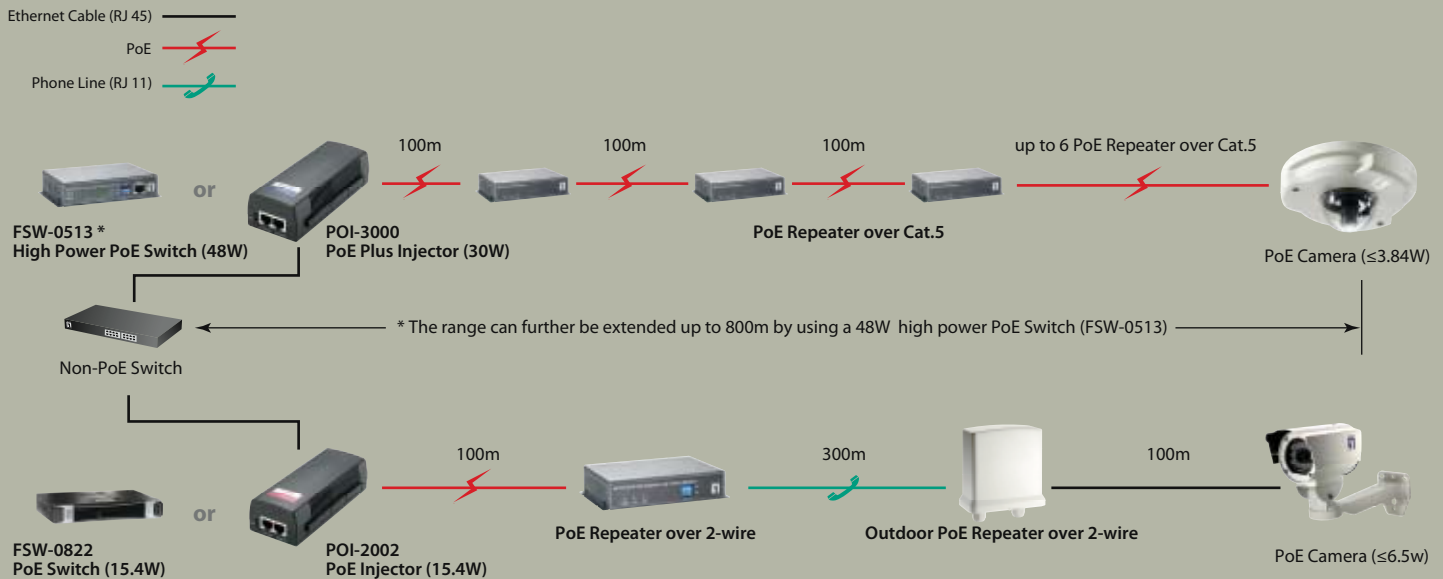

PoE Surveillance Networks Beyond the 100m Limit

LevelOne Extended Range Indoor/Outdoor PoE Repeaters

LevelOne offers a range of indoor and outdoor Power over Ethernet extension options that are suitable for extending power and data networks up to 800m. This allows for flexible installation of IP based PoE surveillance cameras beyond the standard 100m PoE network limit at locations that do not have easy access to power points.

LevelOne offers three type of solution for reaching greater distances in a PoE network

PoE Repeater over Cat.5		PoE Repeater over 2-wire		PoE Repeater over Coaxial	
					
POR-0100 1-Port Indoor PoE Repeater	POR-1102 2-Port Outdoor PoE Repeater	POT-0100 PoE Repeater over 2-wire (Master)	POT-1110 Outdoor PoE Repeater over 2-wire (Slave)	POX-0100 PoE Repeater over Coaxial (Transmitter)	POX-0102 PoE Repeater over Coaxial (Receiver)