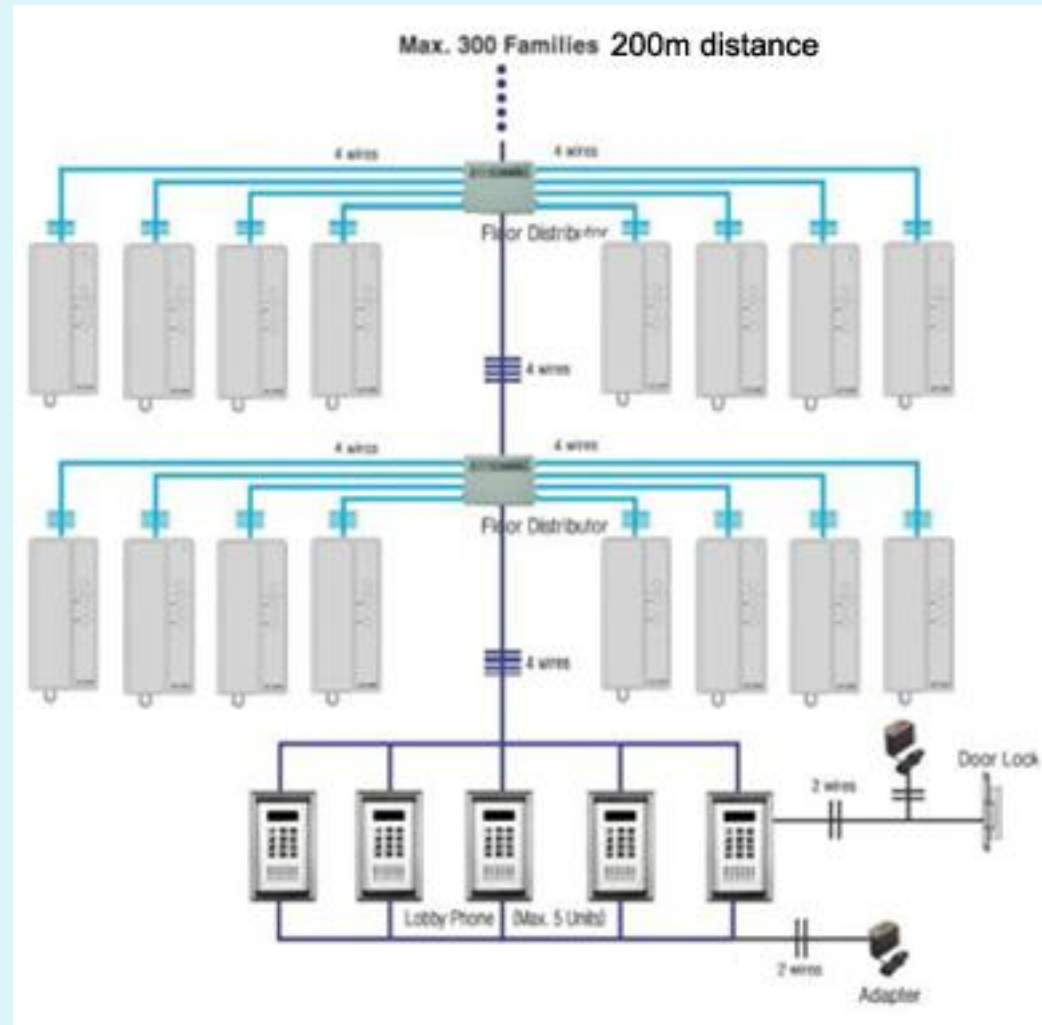

System Configuration

For Your Safety, NOVOTEK!!