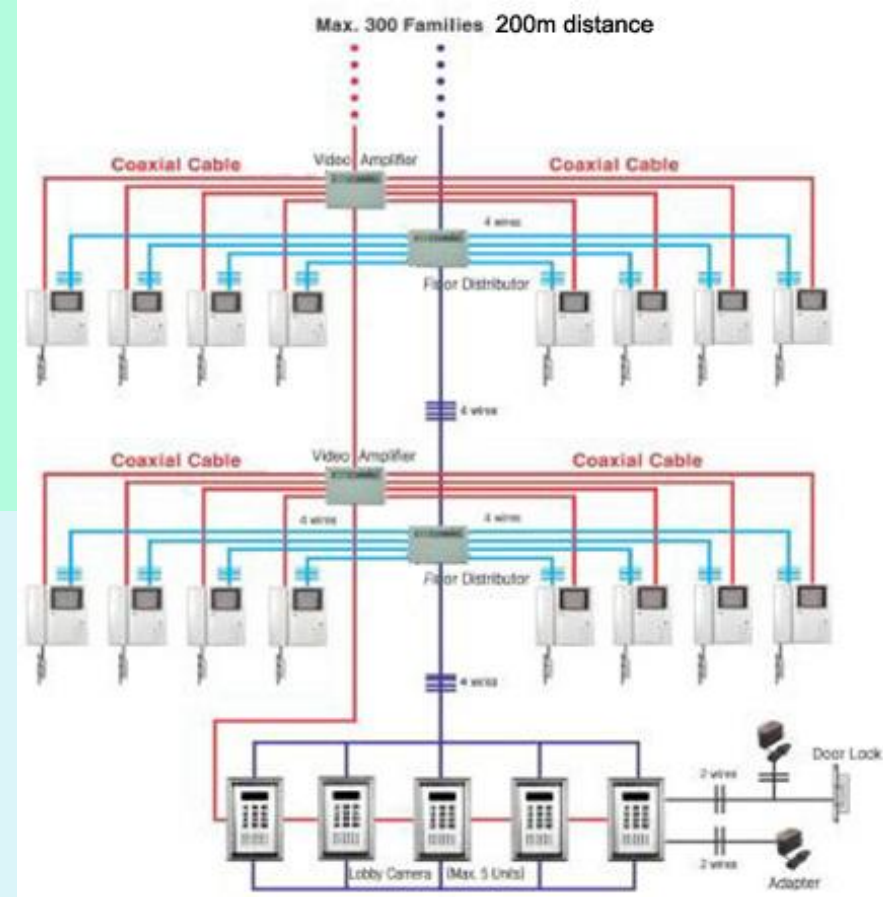

COLOR MULTIPLE VIDEO DOOR PHONE

Model : LV-1540 + LC-7001

Features

- Color 4" TFT LCD Monitor High Quality Display
- Installation with 4 Wires per Monitor
- Monitor Built-in AC Power Dual Voltage 110V~220V
- * DC Adapter DC24V (LA-210) per 8 Monitors
- Video + Audio Communication with Visitor
- Digital Keypad Lobby Phone Camera with Aluminum Panel
- Up to 300pcs Monitors Connection
- Up to 5pcs Lobby Phone Camera Connection
- Lobby Phone Camera DC Adapter Power DC15V
- Common Gate Open by Password
- Floor Distributor and Video Amplifier per 8 Monitors

System Configuration

For Your Safety, NOVOTEK!!