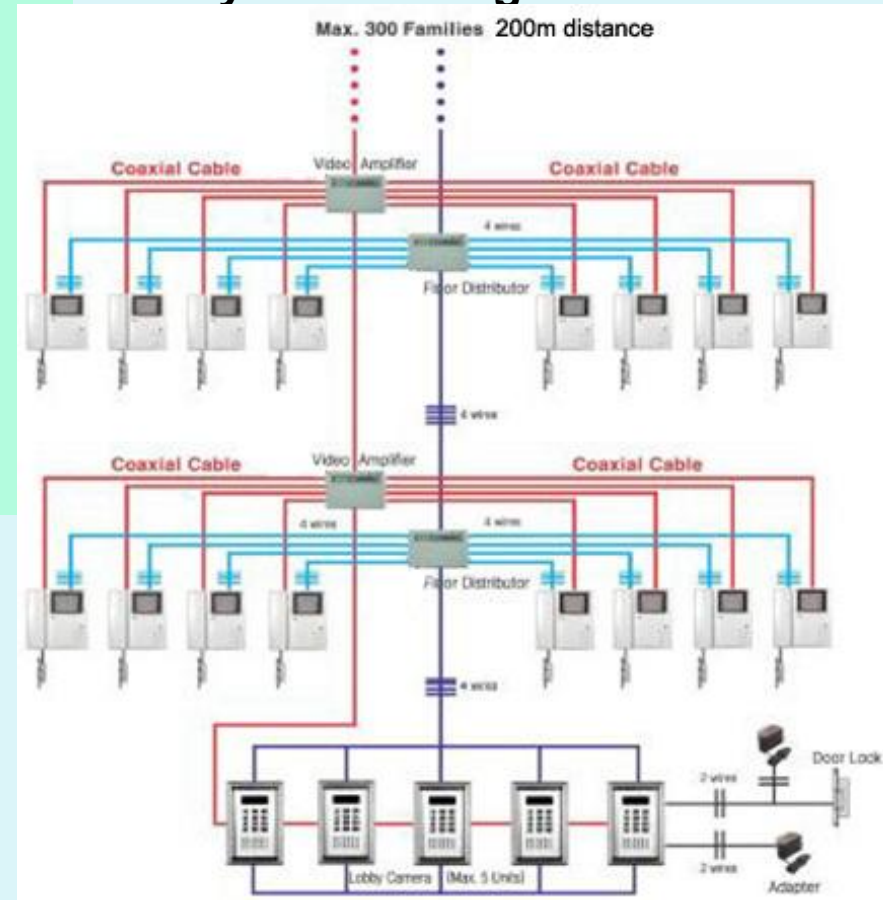

LV-1730/LC-5001

System Configuration

For Your Safety, NOVOTEK!!