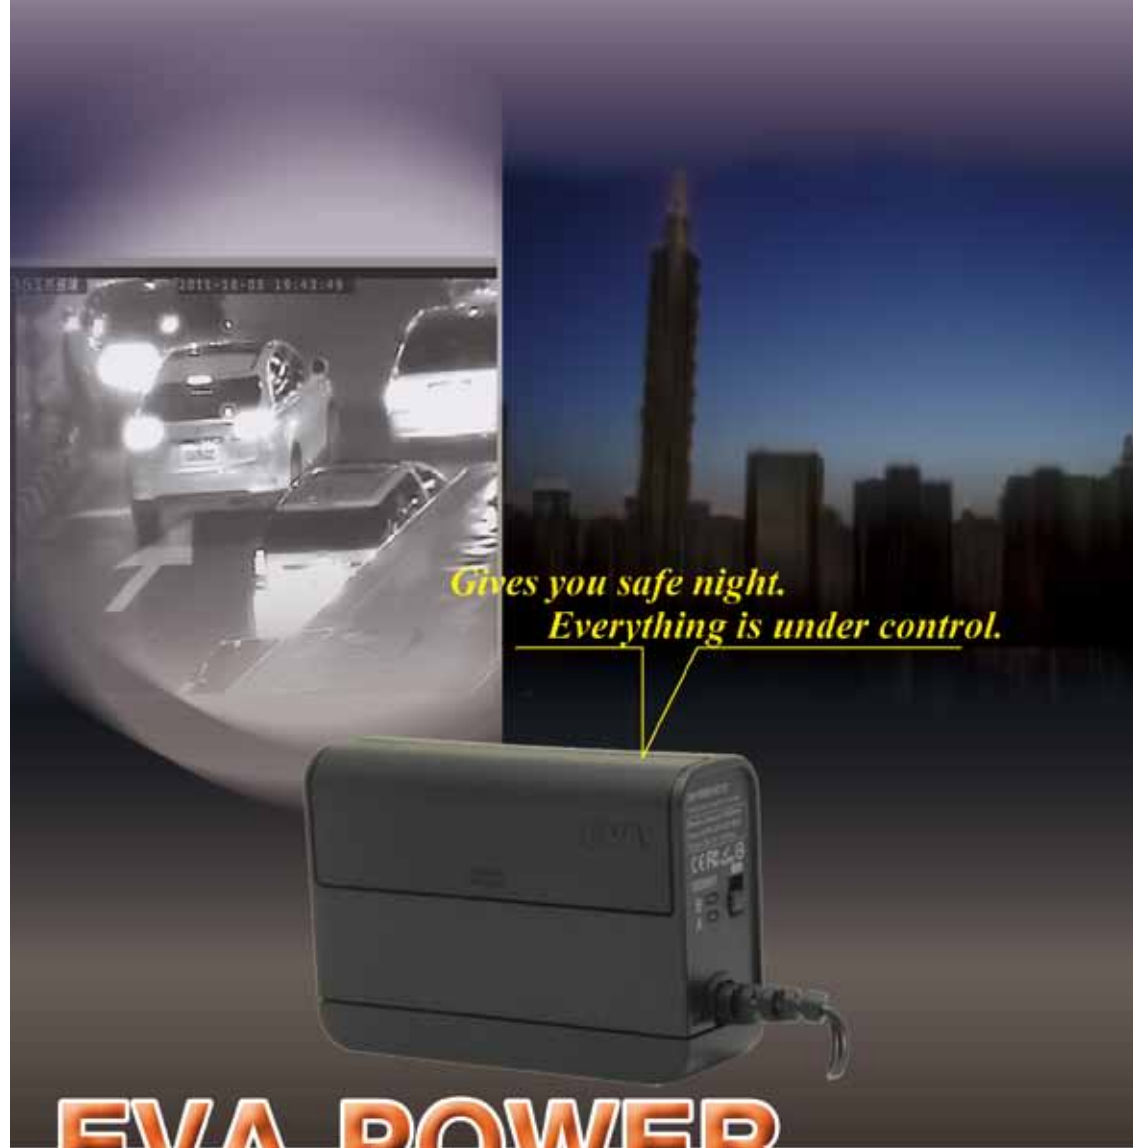

7F., No.69-2, Sec. 2, Zhongzheng E. Rd., Danshui Dist., New Taipei City 251, Taiwan

*Gives you safe night.
Everything is under control.*

EVA POWER

Supplies power to an IR camera in the dark for continuous recording when power outage.

EVA POWER

Online-UPS design
Provides uninterrupted power
Protects your equipment

DC 2600 5V/6V/9V/12V
(Customization is available for various voltages and connectors)
Sustainable electric power up to 2~24 hours, LED indicator, ON/OFF switch, replaceable battery