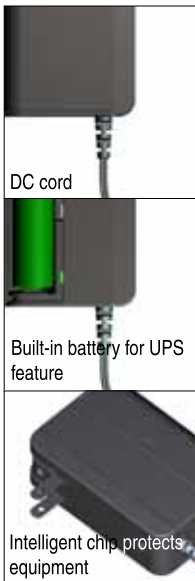

7F., No.69-2, Sec. 2, Zhongzheng E. Rd., Danshui Dist., New Taipei City 251, Taiwan

*Gives you safe night.
Everything is under control.*

EVA POWER

Supplies power to an IR camera in the dark for continuous recording when power outage.

EVA POWER

Online-UPS design
Provides uninterrupted power
Protects your equipment

DC 2600 5V/6V/9V/12V
(Customization is available for various voltages and connectors)
Sustainable electric power up to 2~24 hours, LED indicator, ON/OFF switch, replaceable battery