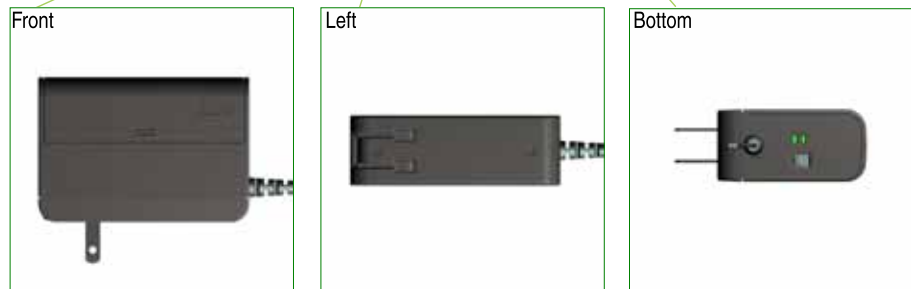

Front

Left

Bottom

Contact us

FaceID Technology Co., Ltd. en.faceid.com.tw

TEL : +886-2-7730-7780 FAX : +886-2-2624-2040

7F., No.69-2, Sec. 2, Zhongzheng E. Rd., Danshui Dist., New Taipei City 251, Taiwan