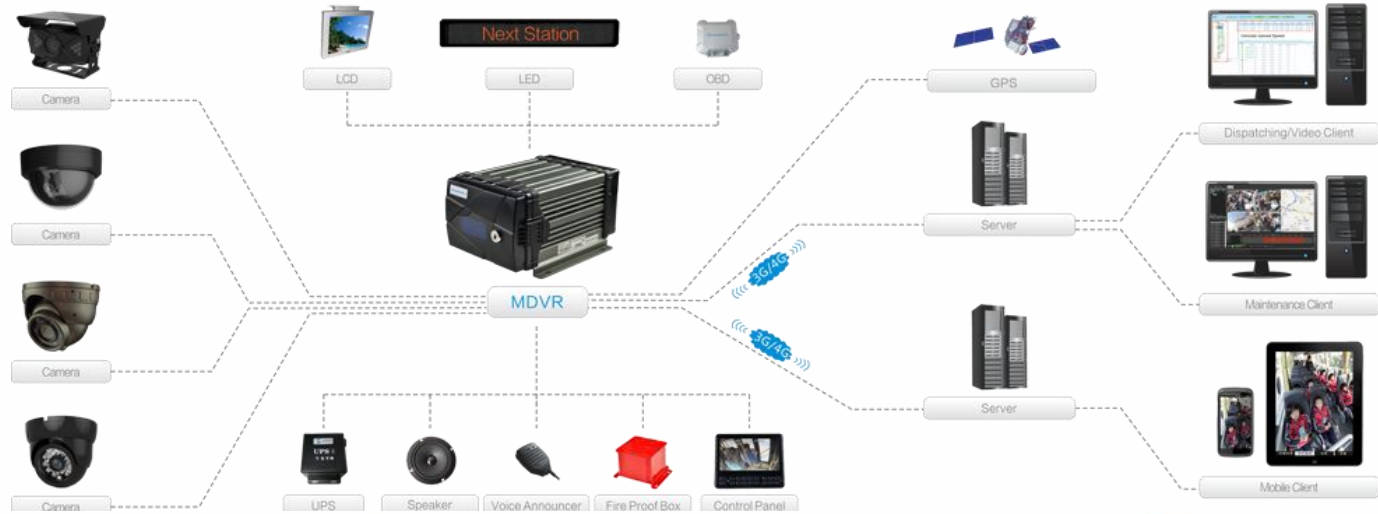

Streamax

Mobile Surveillance for Public Bus

IP Solution

Public Bus Diagram

City Bus (Front End)

- Multiple resolution recording
- Event triggers to detect the drivers' behavior
- Pre-recording and post-recording
- Billing system
- Station announcement and two way audio
- WDR camera

Monitoring Center

- Monitoring center
- Evidence management
- User level management
- GEO fence
- Dispatching system

Modular Design

Water Proof

Dust Proof

Anti vandal

- Station announcement function ideal for public transportation.
- Modular design for easy maintenance.
- Supports 4 channels WD1+4 channels IPC(720P)
- Dual streams for local recording and wireless transmission.
- Built-in GPS & inertia sensor.
- Built-in 3G/4G module for remote monitoring.
- Internal WIFI supported for all the regular video files and alarm files download.
- Streamax patented FS 4.0 file system for data reliability and data recovery.
- Mirror recording via SD card for backup to get the important video files in the last minutes.
- Built-in power loss protection to avoid video loss

CP4 Features:

- 7 inches touch screen display
- Supports for MDVR diagnosis and operation.
- Built-in speaker to two way audio.
- Resolution 800*480
- Station announcement support (Manually and automatically)
- Support reverse camera connection
- Support Microphone for two-way audio.

Bracket Installation

Relatively flat console

curved console

hanging

Easy Check is a device management software which is running in Android/IOS tablet. It improves the working efficiency of vehicle maintenance, saving more time and cost.