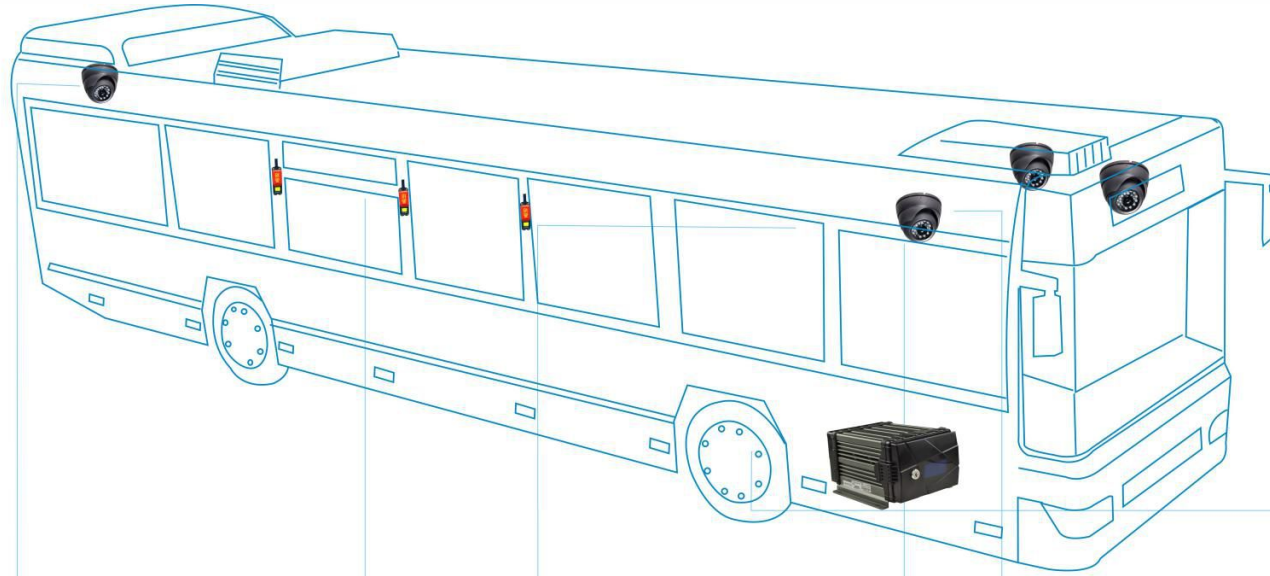

Streamax

Mobile Surveillance for Public Bus

IP Solution

Public Bus Diagram

City Bus (Front End)

- Multiple resolution recording
- Event triggers to detect the drivers' behavior
- Pre-recording and post-recording
- Billing system
- Station announcement and two way audio
- WDR camera

Monitoring Center

- Monitoring center
- Evidence management
- User level management
- GEO fence
- Dispatching system

Modular Design

Water Proof

Dust Proof

Anti vandal

- Station announcement function ideal for public transportation.
- Modular design for easy maintenance.
- Supports 4 channels WD1+4 channels IPC(720P)
- Dual streams for local recording and wireless transmission.
- Built-in GPS & inertia sensor.
- Built-in 3G/4G module for remote monitoring.
- Internal WIFI supported for all the regular video files and alarm files download.
- Streamax patented FS 4.0 file system for data reliability and data recovery.
- Mirror recording via SD card for backup to get the important video files in the last minutes.
- Built-in power loss protection to avoid video loss

CP4 Features:

- 7 inches touch screen display
- Supports for MDVR diagnosis and operation.
- Built-in speaker to two way audio.
- Resolution 800*480
- Station announcement support (Manually and automatically)
- Support reverse camera connection
- Support Microphone for two-way audio.

Bracket Installation

Relatively flat console

curved console

hanging

Easy Check is a device management software which is running in Android/IOS tablet. It improves the working efficiency of vehicle maintenance, saving more time and cost.