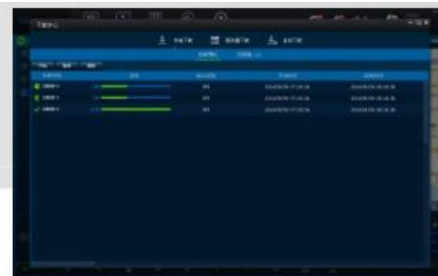

Mobile HD IPC

- ✓ Evidence center
- ✓ Playback & analyst
- ✓ Real time monitoring
- ✓ Auto download
- ✓ Search & Alarm

Interface

Real-time Monitoring

Download Center

Analysis and Playback

Evidence Center

Intelligent Search