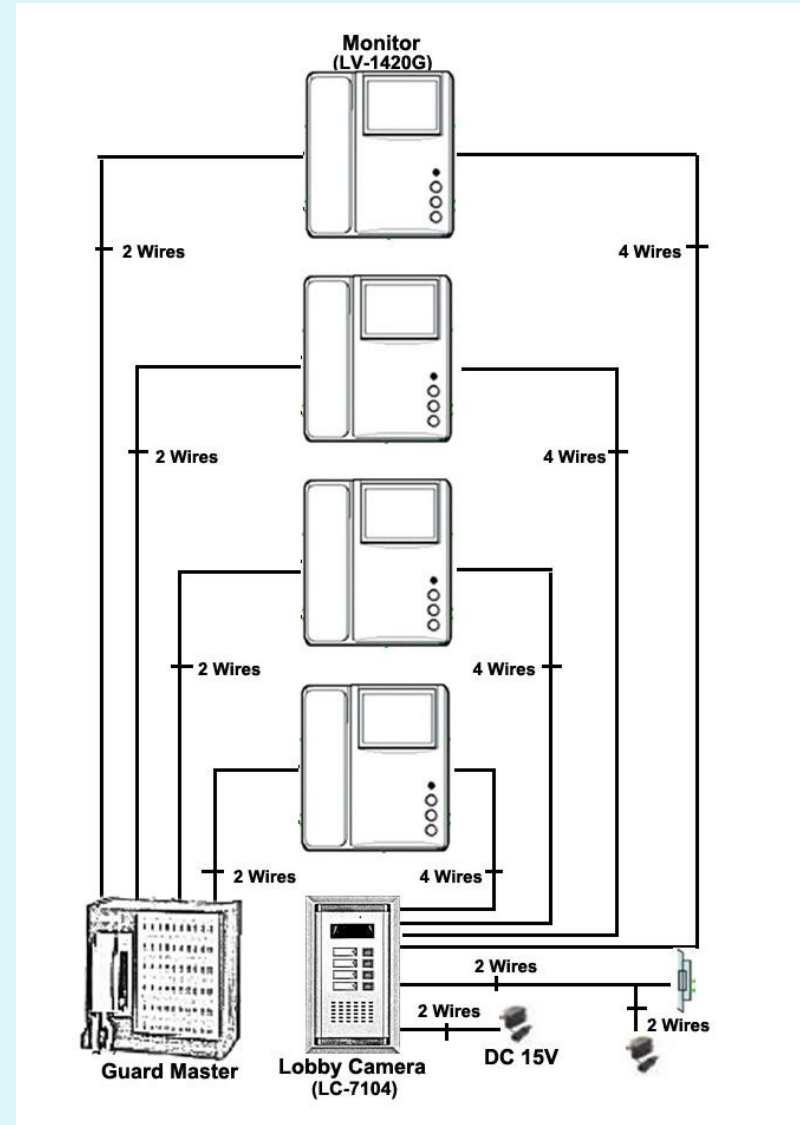

# COLOR MULTIPLE VIDEO DOOR PHONE

## Features

- Color 4" TFT LCD Monitor High Quality Display
- Installation with 4 Wires each Monitor
- Monitor Built-in AC Power Dual Voltage 110V~220V
  - \* DC Adapter DC15V Monitor
- Video + Audio Communication with Visitor
- Direct Button Lobby Phone Camera with Aluminum Panel
  - \* 4 Buttons, 8 Buttons, 12 Buttons, 16 Buttons, 20 Buttons
- Lobby Phone Camera DC Adapter Power DC15V
- Common Gate Open from Monitor
- Calling from Monitor to Guard Master is Possible