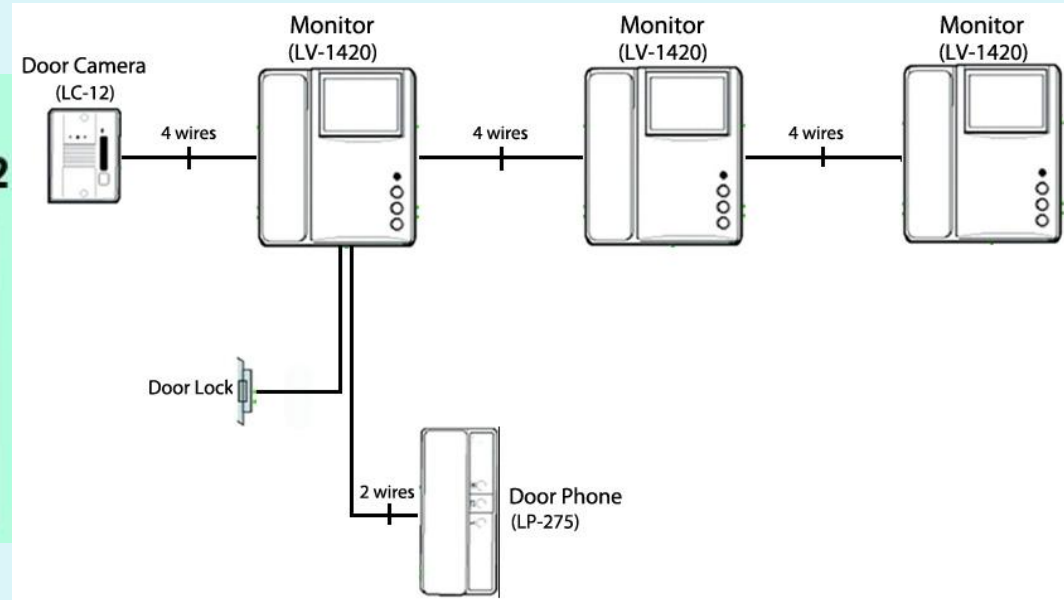

COLOR VIDEO DOOR PHONE

Model : LV-1420 + LC-12

Features

- Color 4" TFT LCD Monitor High Quality Display with 4 Wires System
- Up to 3 Monitors Connection Capacity
- Video + Audio Communication with Visitor
- Intercom Function Among Monitors and Interphone
- Vandal Proof Metal Pin Hole Lens Camera, Surface and Flush Mounting LC-12
- * Pin Hole Lens with Plastic Case Camera, Surface Mounting LC-22
- Built-in AC Power Dual Voltage 110V~220V
- * External DC Adapter DC15V
- Optional Interphone LP-275
- Optional Memory Card for 64 Images Recording LV-1420R
- Door Open Function
- Calling from Monitor to Guard Master is Possible LV-1420G

System Configuration

For Your Safety, NOVOTEK!!