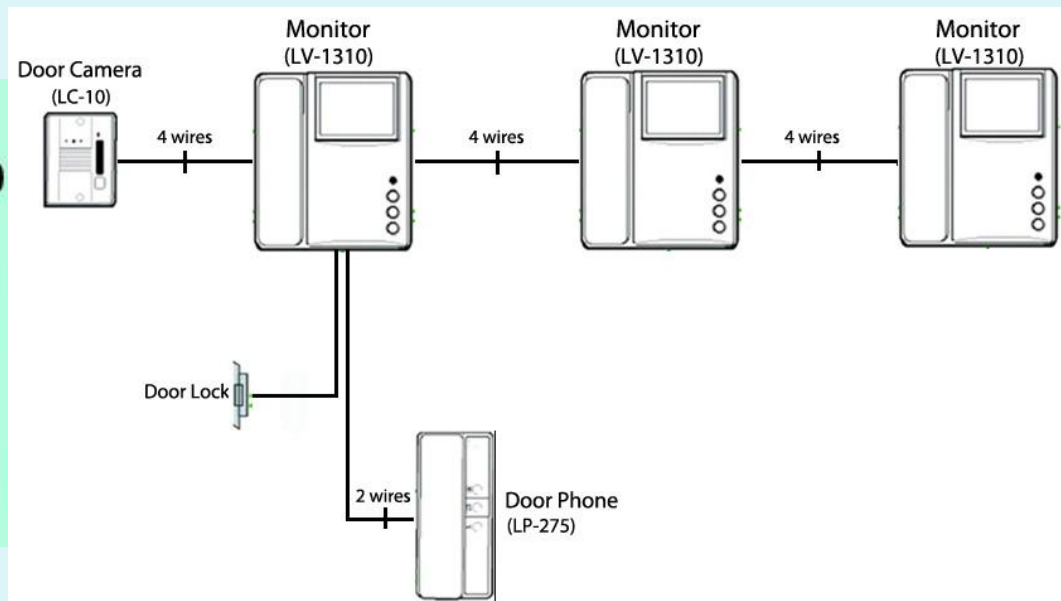

B/W VIDEO DOOR PHONE

Model : LV-1310 + LC-10

Features

- B/W 4" Flat CRT Monitor High Quality Display with 4 Wires System
- Up to 3 Monitors Connection Capacity
- Video + Audio Communication with Visitor
- Intercom Function Among Monitors and Interphone
- Vandal Proof Metal Pin Hole Lens Camera, Surface and Flush Mounting LC-10
- * Pin Hole Lens with Plastic Case Camera, Surface Mounting LC-20
- Built-in AC Power Dual Voltage 110V~220V
- * External DC Adapter DC15V
- Optional Interphone LP-275
- Optional Memory Card for 64 Images Recording LV-1310R
- Door Open Function
- Calling from Monitor to Guard Master is Possible LV-1310G

System Configuration

For Your Safety, NOVOTEK!!