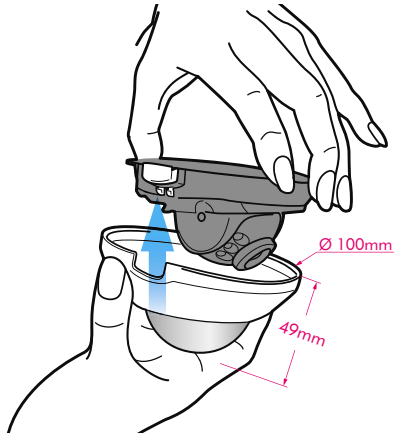

Dainty Appearance Complete Performance

HLC-1JED

2M INDOOR DOME

HLC-1JED

Easy installation

Support Wireless

Application

IR Led

APP

Office

Store

HLC-1JED

Main Features:

- ◆ Full HD 1080P Real Time
- ◆ IR LED Built in 5M Available
- ◆ Support iPhone / Android / Mac

Specification

Hardware	Image Sensor	1 / 2.7" Mega-Pixel CMOS Sensor
	Sensitivity	Color : 0.1Lux (AGC ON) B / W : 0.05 Lux (AGC ON)
	Lens Type	2.8mm @ F2.0
	View Angle	111.10°(H), 65.10°(V)
	I / O	1 DI / 1 DO
	Audio	G.711 (64K) and G.726 (32K, 24K) audio compression Input : Mic Built-in Output : External Line out, Support 2-way.
	Power Consumption	DC 12V Max : 3W (IR ON); 2.4W (IR OFF) PoE Max : 802.3af, 4.32W (IR ON); 3.36W (IR OFF)
	Operating Temperature	0°C ~ 45°C
	Dimensions	Ø 100 x H 49 (mm)
	Weight	180 g
IR LEDs	LEDs	6 LEDs, 850nm
	IR Distance	5M
Network	Network Protocol	IPv6, IPv4, HTTP, HTTPS, SNMP, QoS / DSCP, Access list, IEEE 802.1X, RTSP, TCP / IP, UDP, SMTP, FTP, PPPoE, DHCP, DDNS, NTP, UPnP, 3GPP, SAMBA, Bonjour
Wireless (Optional)	Wireless	802.11b / g / n
System	Video Resolution	1920 x 1080 @ 30fps, 1280 x 720 @ 30fps, 640 x 480 @ 30fps, 320 x 240 @ 30fps, 176 x 144 @ 30fps
	Compression Format	H.264 / MJPEG
	Security	Password protection, IP address filtering, HTTPS encrypted data transmission, 802.1X port-based authentication for network protection, QoS / DSCP