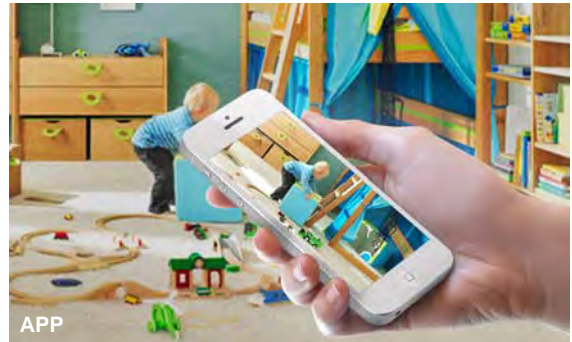

APP

Office

Store

HLC-1JED

Main Features:

- ◆ Full HD 1080P Real Time
- ◆ IR LED Built in 5M Available
- ◆ Support iPhone / Android / Mac

Specification

Hardware	Image Sensor	1 / 2.7" Mega-Pixel CMOS Sensor
	Sensitivity	Color : 0.1Lux (AGC ON) B / W : 0.05 Lux (AGC ON)
	Lens Type	2.8mm @ F2.0
	View Angle	111.10°(H), 65.10°(V)
	I / O	1 DI / 1 DO
	Audio	G.711 (64K) and G.726 (32K, 24K) audio compression Input : Mic Built-in Output : External Line out, Support 2-way.
	Power Consumption	DC 12V Max : 3W (IR ON); 2.4W (IR OFF) PoE Max : 802.3af, 4.32W (IR ON); 3.36W (IR OFF)
	Operating Temperature	0°C ~ 45°C
	Dimensions	Ø 100 x H 49 (mm)
	Weight	180 g
IR LEDs	LEDs	6 LEDs, 850nm
	IR Distance	5M
Network	Network Protocol	IPv6, IPv4, HTTP, HTTPS, SNMP, QoS / DSCP, Access list, IEEE 802.1X, RTSP, TCP / IP, UDP, SMTP, FTP, PPPoE, DHCP, DDNS, NTP, UPnP, 3GPP, SAMBA, Bonjour
Wireless (Optional)	Wireless	802.11b / g / n
System	Video Resolution	1920 x 1080 @ 30fps, 1280 x 720 @ 30fps, 640 x 480 @ 30fps, 320 x 240 @ 30fps, 176 x 144 @ 30fps
	Compression Format	H.264 / MJPEG
	Security	Password protection, IP address filtering, HTTPS encrypted data transmission, 802.1X port-based authentication for network protection, QoS / DSCP