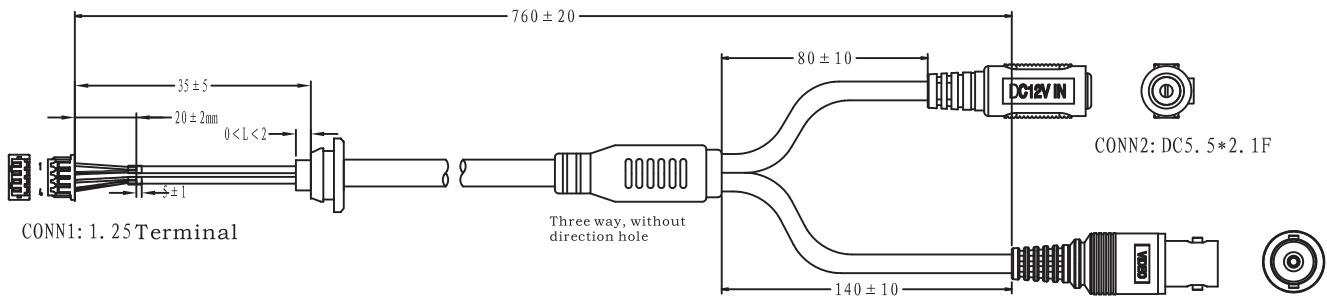

CARVE

-  Shenzhen Carve Electronics Co.,Ltd
-  Zhoukou Carve Electronics Technology Co.,Ltd
-  Carve Electronics Technology (Shanghai) Co.,Ltd

Cable Expert Around You!

Video Power Cable SMHK20130104-02

SDI Camera Video Power Cable 316006301

IR Camera Video Power Cable SMHK20130304-02

Hemisphere Camera Video Power Cable SMDH20130225-02

Waterproof Cable 339068901

Waterproof Cable SMHK20130313-02

RJ45/F+DC/M TO H1×12(1.25)

HD-SDI Waterproof Camera Cable 316001601