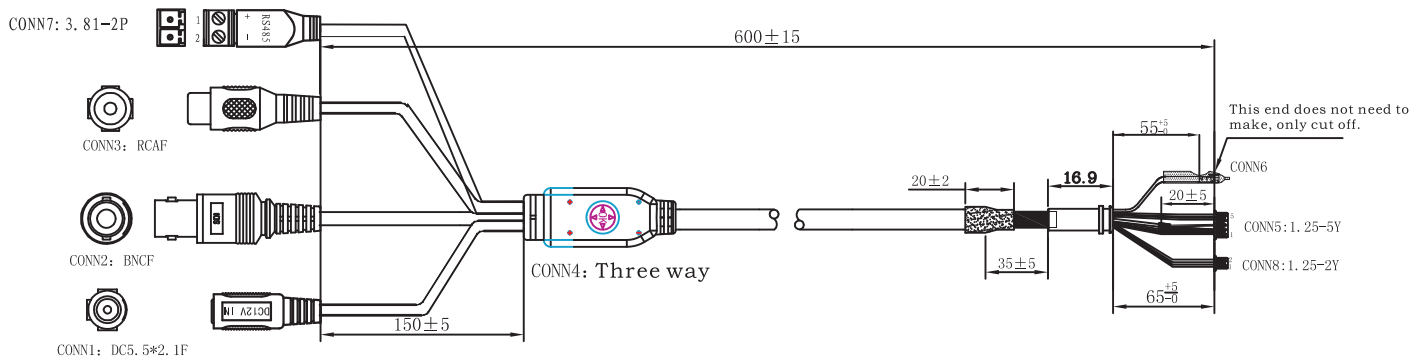

CARVE

-  Shenzhen Carve Electronics Co.,Ltd
-  Zhoukou Carve Electronics Technology Co.,Ltd
-  Carve Electronics Technology (Shanghai) Co.,Ltd

Cable Expert Around You!

Video Power Cable SMHK20130104-02

SDI Camera Video Power Cable 316006301

IR Camera Video Power Cable SMHK20130304-02

Hemisphere Camera Video Power Cable SMDH20130225-02

Waterproof Cable 339068901

Waterproof Cable SMHK20130313-02

RJ45/F+DC/M TO H1×12(1.25)

HD-SDI Waterproof Camera Cable 316001601