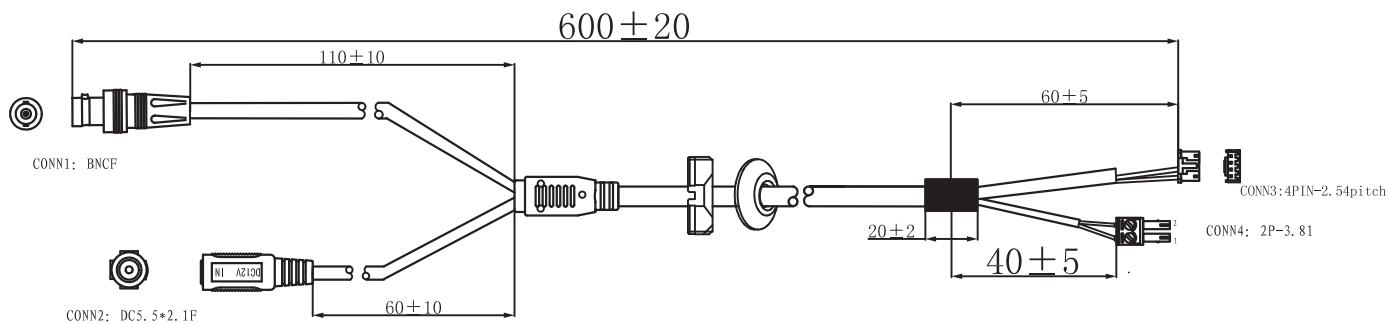

CARVE

-  Shenzhen Carve Electronics Co.,Ltd
-  Zhoukou Carve Electronics Technology Co.,Ltd
-  Carve Electronics Technology (Shanghai) Co.,Ltd

Cable Expert Around You!

Video Power Cable SMHK20130104-02

SDI Camera Video Power Cable 316006301

IR Camera Video Power Cable SMHK20130304-02

Hemisphere Camera Video Power Cable SMDH20130225-02

Waterproof Cable 339068901

Waterproof Cable SMHK20130313-02

RJ45/F+DC/M TO H1×12(1.25)

HD-SDI Waterproof Camera Cable 316001601