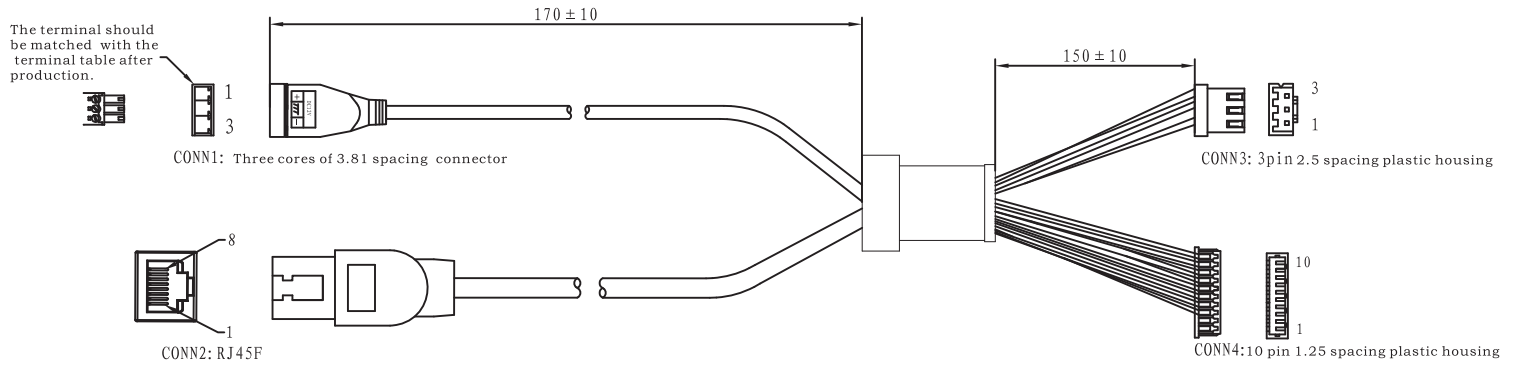

IR Camera Video Power Cable SMHK20130304-02

Hemisphere Camera Video Power Cable SMDH20130225-02

Waterproof Cable 339068901

Waterproof Cable SMHK20130313-02

RJ45/F+DC/M TO H1×12(1.25)

HD-SDI Waterproof Camera Cable 316001601