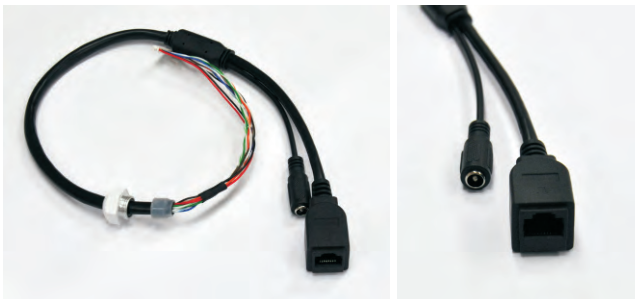

IR Camera Video Power Cable SMHK20130304-02

Hemisphere Camera Video Power Cable SMDH20130225-02

Waterproof Cable 339068901

Waterproof Cable SMHK20130313-02

RJ45/F+DC/M TO H1×12(1.25)

HD-SDI Waterproof Camera Cable 316001601