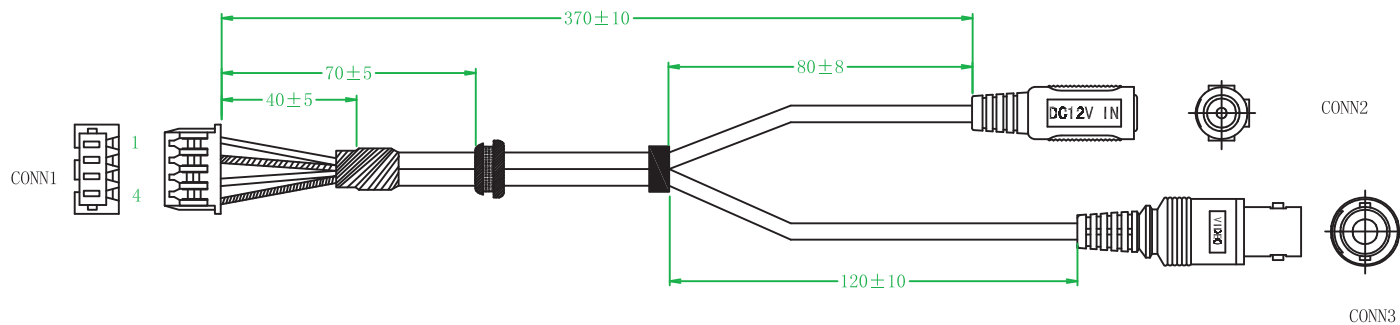

CARVE

-  Shenzhen Carve Electronics Co.,Ltd
-  Zhoukou Carve Electronics Technology Co.,Ltd
-  Carve Electronics Technology (Shanghai) Co.,Ltd

Cable Expert Around You!

Video Power Cable SMHK20130104-02

SDI Camera Video Power Cable 316006301

IR Camera Video Power Cable SMHK20130304-02

Hemisphere Camera Video Power Cable SMDH20130225-02

Waterproof Cable 339068901

Waterproof Cable SMHK20130313-02

RJ45/F+DC/M TO H1×12(1.25)

HD-SDI Waterproof Camera Cable 316001601