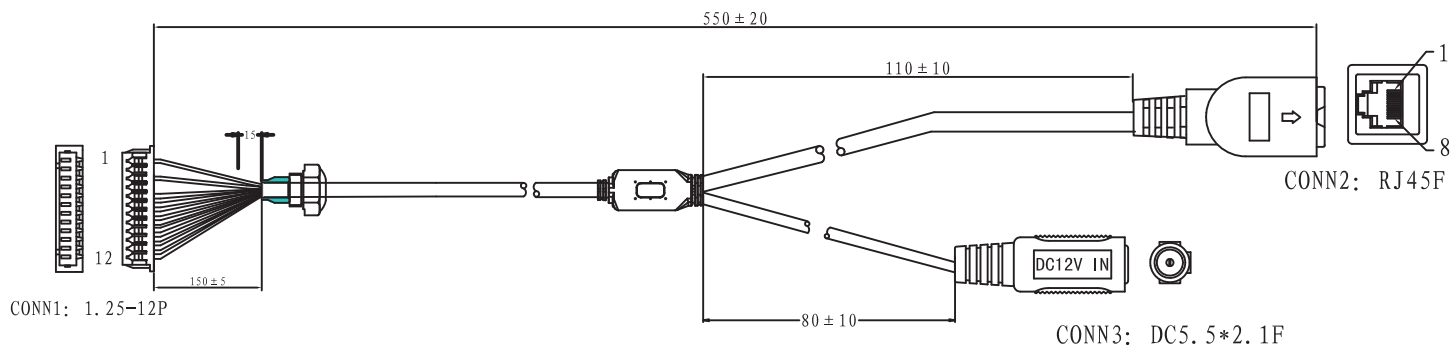

IR Camera Video Power Cable SMHK20130304-02

Hemisphere Camera Video Power Cable SMDH20130225-02

Waterproof Cable 339068901

Waterproof Cable SMHK20130313-02

RJ45/F+DC/M TO H1×12(1.25)

HD-SDI Waterproof Camera Cable 316001601